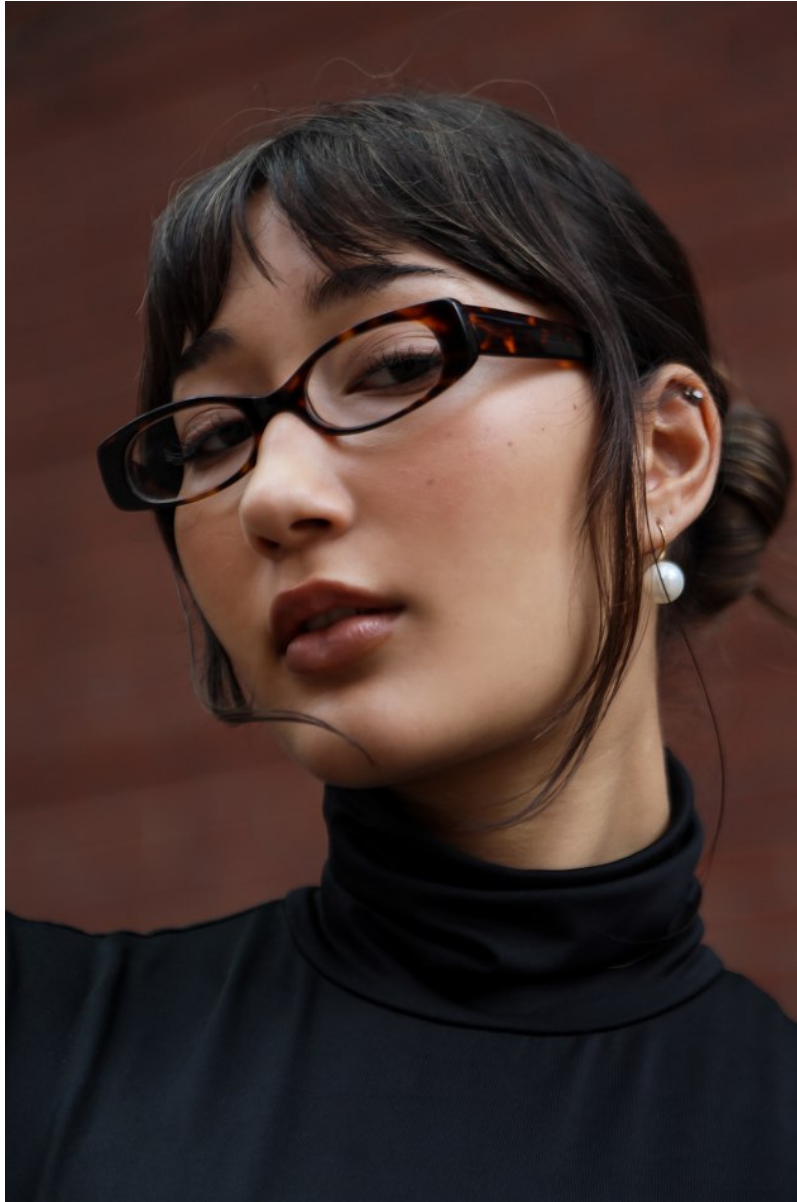

BOSS MODELS

JOHANNESBURG

MIRA JAMAL

Height: 169cm Bust: 85cm Waist: 68cm Hips: 98cm Shoe: 6 UK Hair: Dark Brown Eyes: Brown

BOSS MODELS

JOHANNESBURG

MIRA JAMAL

Height: 169cm Bust: 85cm Waist: 68cm Hips: 98cm Shoe: 6 UK Hair: Dark Brown Eyes: Brown