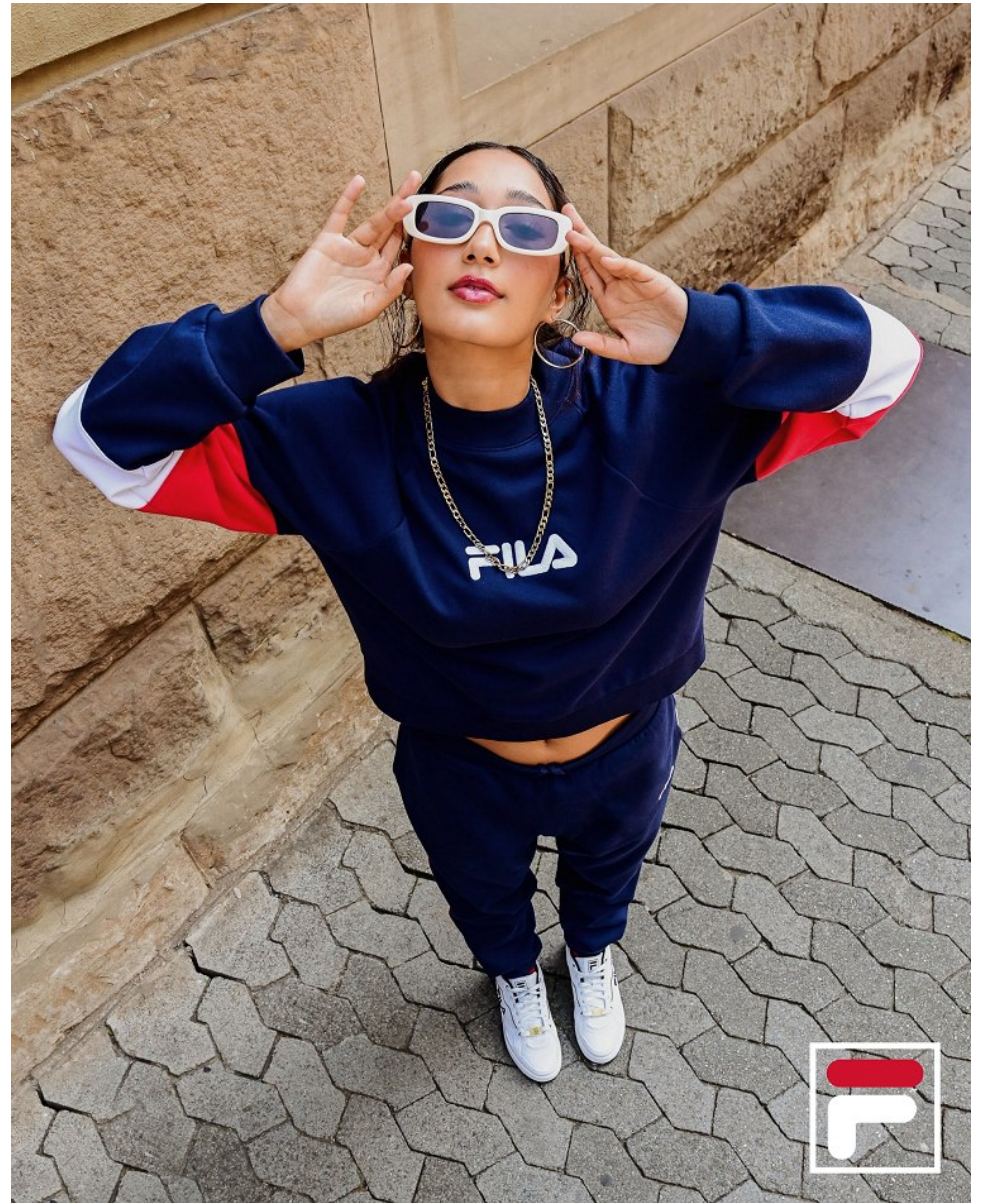

BOSS MODELS

JOHANNESBURG

MIRA JAMAL

Height: 169cm Bust: 85cm Waist: 68cm Hips: 98cm Shoe: 6 UK Hair: Dark Brown Eyes: Brown

BOSS MODELS

JOHANNESBURG

MIRA JAMAL

Height: 169cm Bust: 85cm Waist: 68cm Hips: 98cm Shoe: 6 UK Hair: Dark Brown Eyes: Brown