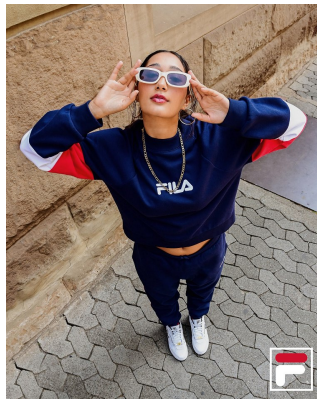

# BOSS MODELS

JOHANNESBURG

MIRA JAMAL

Height: 169cm Bust: 85cm Waist: 68cm Hips: 98cm Shoe: 6 UK Hair: Dark Brown Eyes: Brown

## MIRA JAMAL

Height: 169cm Bust: 85cm Waist: 68cm Hips: 98cm Shoe: 6 UK Hair: Dark Brown Eyes: Brown