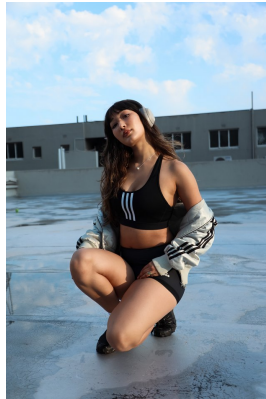

BOSS MODELS

JOHANNESBURG

MIRA JAMAL

Height: 169cm Bust: 85cm Waist: 68cm Hips: 98cm Shoe: 6 UK Hair: Dark Brown Eyes: Brown

BOSS MODELS

JOHANNESBURG

MIRA JAMAL

Height: 169cm Bust: 85cm Waist: 68cm Hips: 98cm Shoe: 6 UK Hair: Dark Brown Eyes: Brown