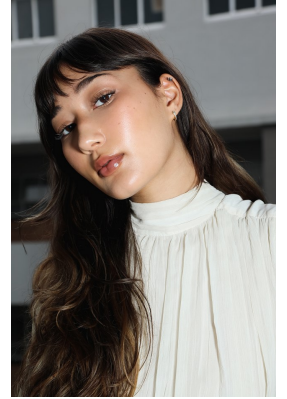

BOSS MODELS

JOHANNESBURG

MIRA JAMAL

Height: 169cm Bust: 85cm Waist: 68cm Hips: 98cm Shoe: 6 UK Hair: Dark Brown Eyes: Brown

BOSS MODELS

JOHANNESBURG

MIRA JAMAL

Height: 169cm Bust: 85cm Waist: 68cm Hips: 98cm Shoe: 6 UK Hair: Dark Brown Eyes: Brown