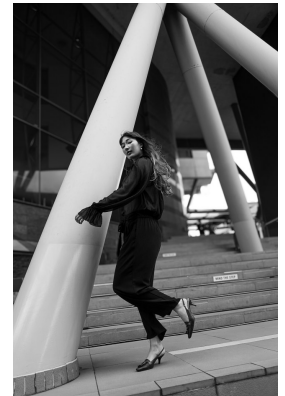

BOSS MODELS

JOHANNESBURG

MIRA JAMAL

Height: 169cm Bust: 85cm Waist: 68cm Hips: 98cm Shoe: 6 UK Hair: Dark Brown Eyes: Brown

BOSS MODELS

JOHANNESBURG

MIRA JAMAL

Height: 169cm Bust: 85cm Waist: 68cm Hips: 98cm Shoe: 6 UK Hair: Dark Brown Eyes: Brown