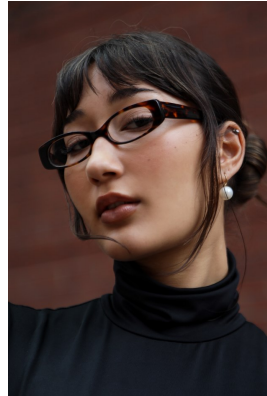

# BOSS MODELS

JOHANNESBURG

MIRA JAMAL

Height: 169cm Bust: 85cm Waist: 68cm Hips: 98cm Shoe: 6 UK Hair: Dark Brown Eyes: Brown

# BOSS MODELS

JOHANNESBURG

## MIRA JAMAL

Height: 169cm Bust: 85cm Waist: 68cm Hips: 98cm Shoe: 6 UK Hair: Dark Brown Eyes: Brown