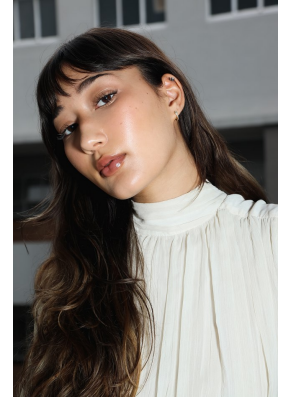

BOSS MODELS

JOHANNESBURG

MIRA JAMAL

Height: 169cm Bust: 85cm Waist: 68cm Hips: 98cm Shoe: 6 UK Hair: Dark Brown Eyes: Brown

BOSS MODELS

JOHANNESBURG

MIRA JAMAL

Height: 169cm Bust: 85cm Waist: 68cm Hips: 98cm Shoe: 6 UK Hair: Dark Brown Eyes: Brown