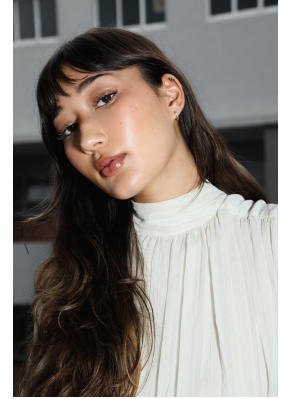

BOSS MODELS

JOHANNESBURG

MIRA JAMAL

Height: 169cm Bust: 85cm Waist: 68cm Hips: 98cm Shoe: 6 UK Hair: Dark Brown Eyes: Brown