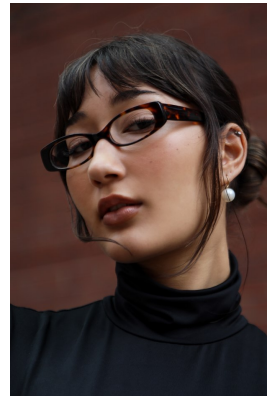

BOSS MODELS

JOHANNESBURG

MIRA JAMAL

Height: 169cm Bust: 85cm Waist: 68cm Hips: 98cm Shoe: 6 UK Hair: Dark Brown Eyes: Brown

BOSS MODELS

JOHANNESBURG

MIRA JAMAL

Height: 169cm Bust: 85cm Waist: 68cm Hips: 98cm Shoe: 6 UK Hair: Dark Brown Eyes: Brown