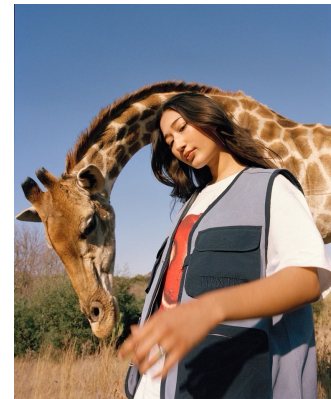

# BOSS MODELS

JOHANNESBURG

MIRA JAMAL

Height: 169cm Bust: 85cm Waist: 68cm Hips: 98cm Shoe: 6 UK Hair: Dark Brown Eyes: Brown

## MIRA JAMAL

Height: 169cm Bust: 85cm Waist: 68cm Hips: 98cm Shoe: 6 UK Hair: Dark Brown Eyes: Brown