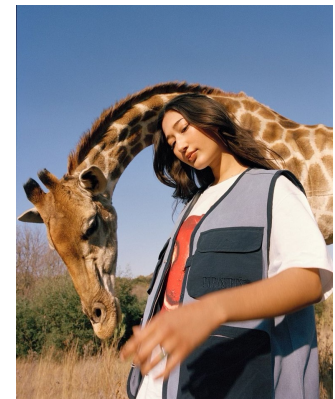

BOSS MODELS

JOHANNESBURG

MIRA JAMAL

Height: 169cm Bust: 85cm Waist: 68cm Hips: 98cm Shoe: 6 UK Hair: Dark Brown Eyes: Brown

BOSS MODELS

JOHANNESBURG

MIRA JAMAL

Height: 169cm Bust: 85cm Waist: 68cm Hips: 98cm Shoe: 6 UK Hair: Dark Brown Eyes: Brown