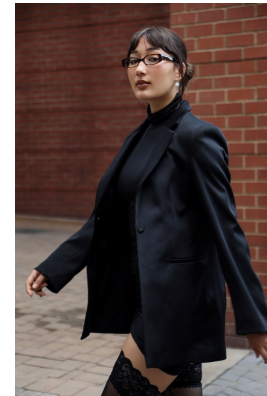

BOSS MODELS

JOHANNESBURG

MIRA JAMAL

Height: 169cm Bust: 85cm Waist: 68cm Hips: 98cm Shoe: 6 UK Hair: Dark Brown Eyes: Brown

BOSS MODELS

JOHANNESBURG

MIRA JAMAL

Height: 169cm Bust: 85cm Waist: 68cm Hips: 98cm Shoe: 6 UK Hair: Dark Brown Eyes: Brown