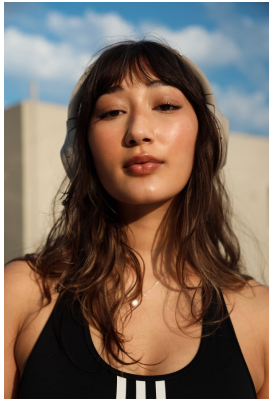

BOSS MODELS

JOHANNESBURG

MIRA JAMAL

Height: 169cm Bust: 85cm Waist: 68cm Hips: 98cm Shoe: 6 UK Hair: Dark Brown Eyes: Brown

BOSS MODELS

JOHANNESBURG

MIRA JAMAL

Height: 169cm Bust: 85cm Waist: 68cm Hips: 98cm Shoe: 6 UK Hair: Dark Brown Eyes: Brown