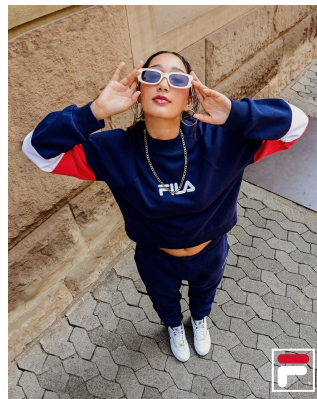

BOSS MODELS

JOHANNESBURG

MIRA JAMAL

Height: 169cm Bust: 85cm Waist: 68cm Hips: 98cm Shoe: 6 UK Hair: Dark Brown Eyes: Brown

BOSS MODELS

JOHANNESBURG

MIRA JAMAL

Height: 169cm Bust: 85cm Waist: 68cm Hips: 98cm Shoe: 6 UK Hair: Dark Brown Eyes: Brown