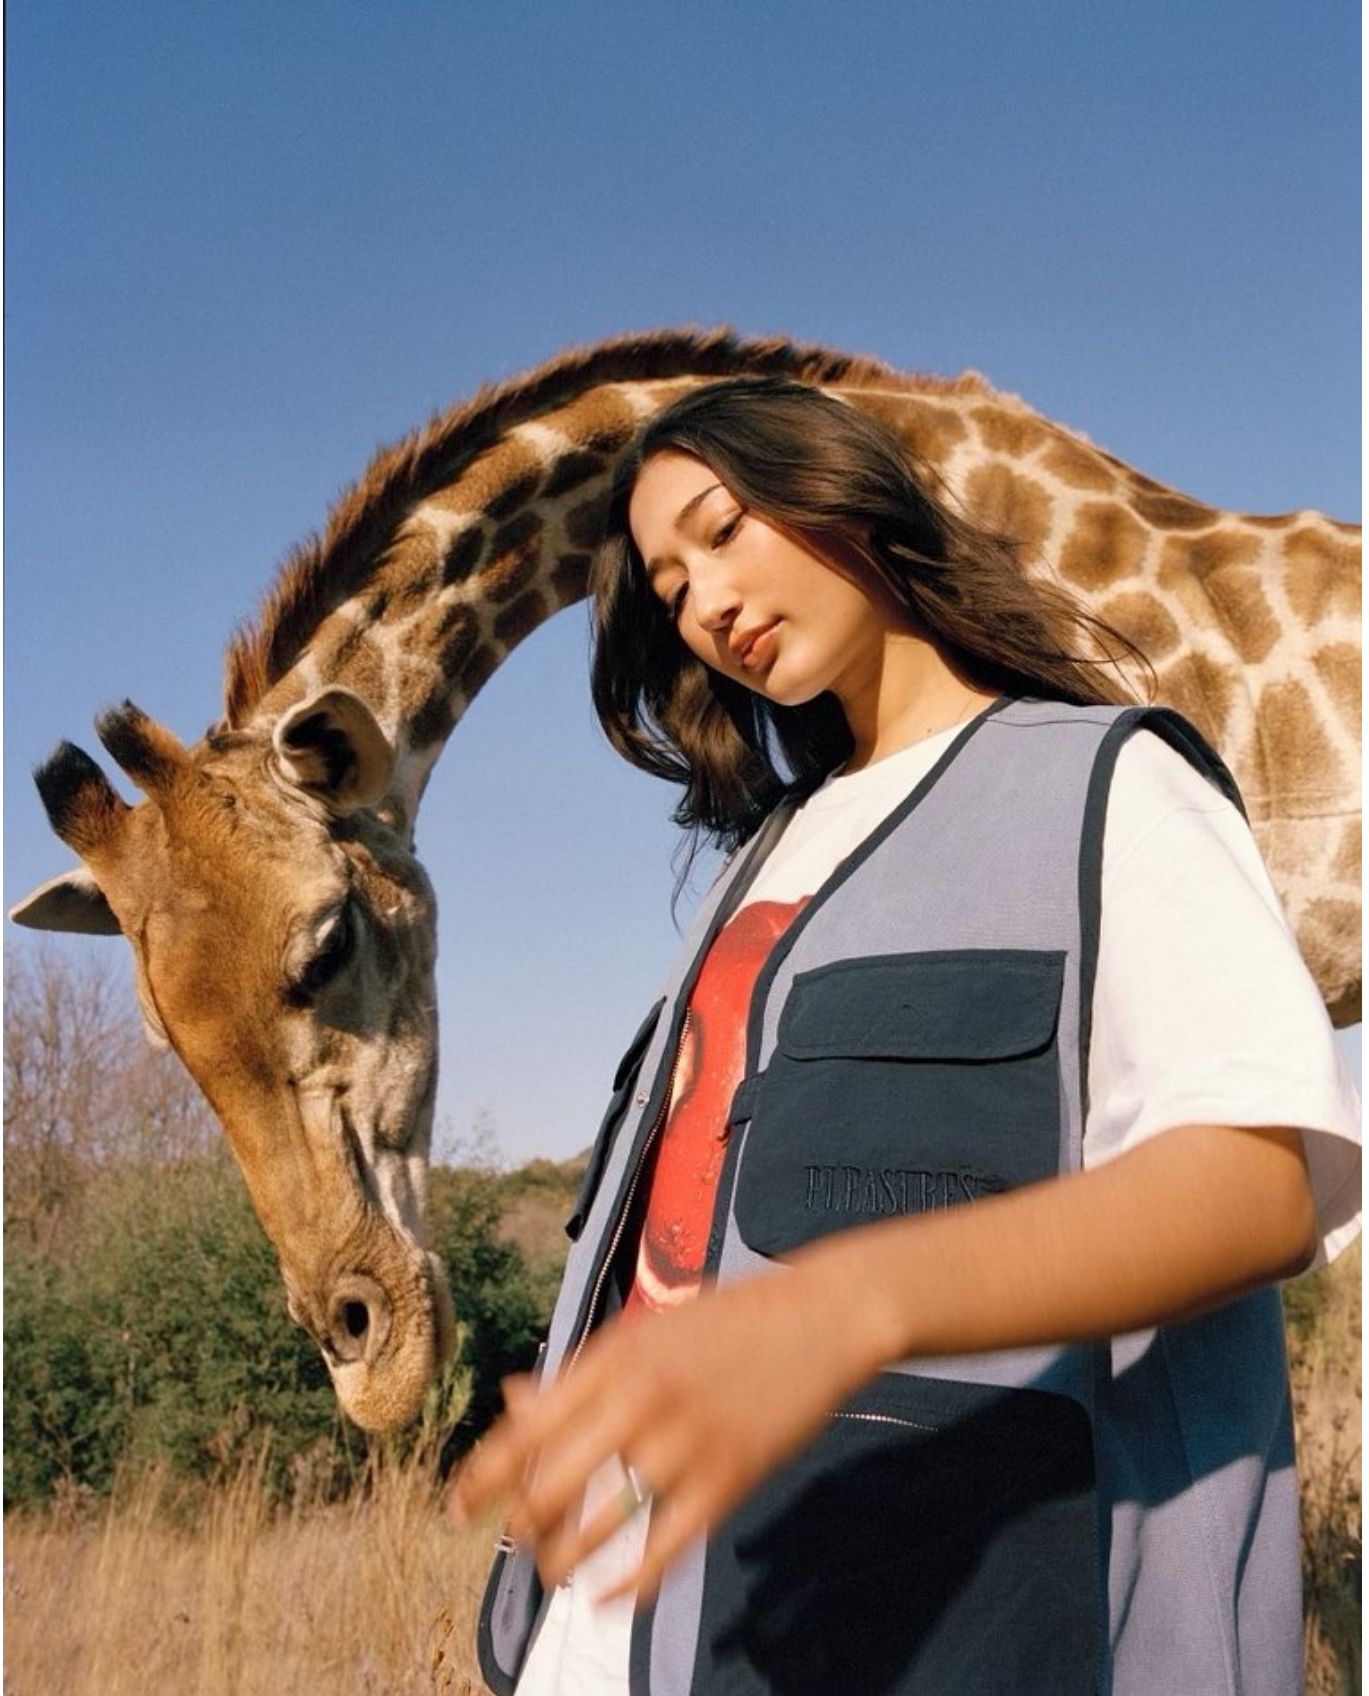

BOSS MODELS

JOHANNESBURG

MIRA JAMAL

Height: 169cm Bust: 85cm Waist: 68cm Hips: 98cm Shoe: 6 UK Hair: Dark Brown Eyes: Brown

BOSS MODELS

JOHANNESBURG

MIRA JAMAL

Height: 169cm Bust: 85cm Waist: 68cm Hips: 98cm Shoe: 6 UK Hair: Dark Brown Eyes: Brown