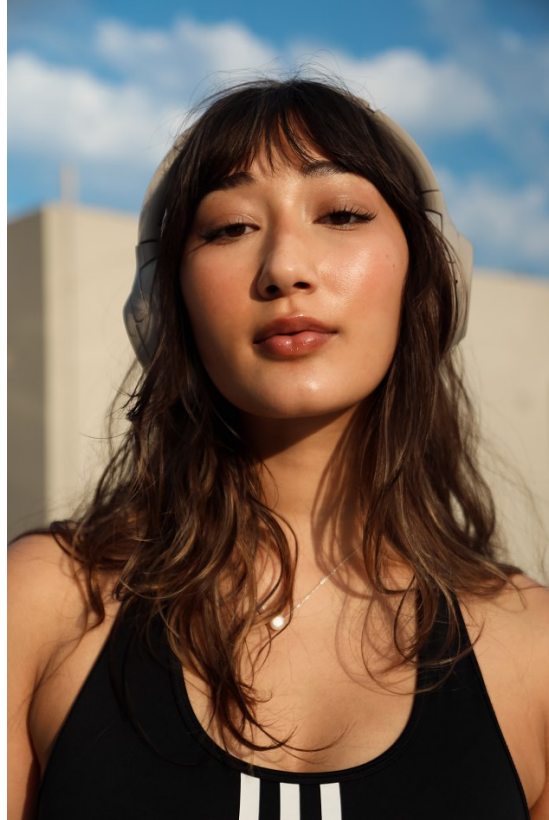

BOSS MODELS

JOHANNESBURG

MIRA JAMAL

Height: 169cm Bust: 85cm Waist: 68cm Hips: 98cm Shoe: 6 UK Hair: Dark Brown Eyes: Brown

BOSS MODELS

JOHANNESBURG

MIRA JAMAL

Height: 169cm Bust: 85cm Waist: 68cm Hips: 98cm Shoe: 6 UK Hair: Dark Brown Eyes: Brown