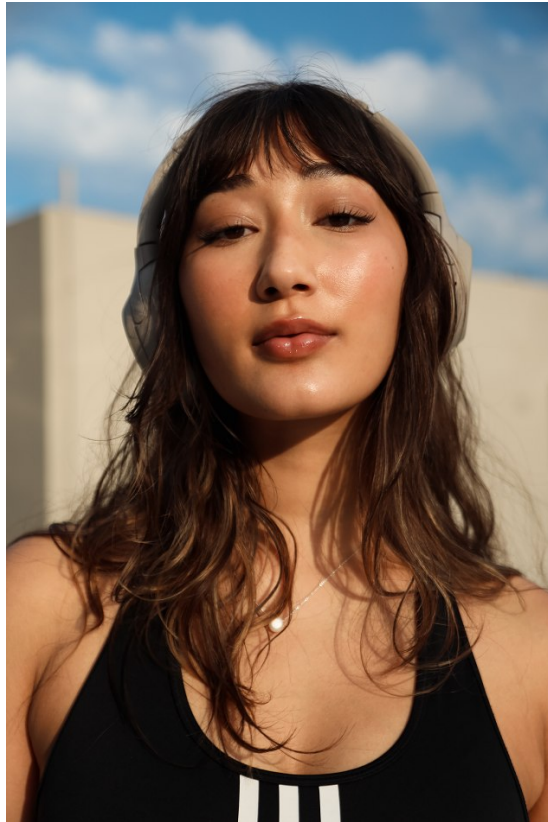

BOSS MODELS

JOHANNESBURG

MIRA JAMAL

Height: 169cm Bust: 85cm Waist: 68cm Hips: 98cm Shoe: 6 UK Hair: Dark Brown Eyes: Brown

BOSS MODELS

JOHANNESBURG

MIRA JAMAL

Height: 169cm Bust: 85cm Waist: 68cm Hips: 98cm Shoe: 6 UK Hair: Dark Brown Eyes: Brown