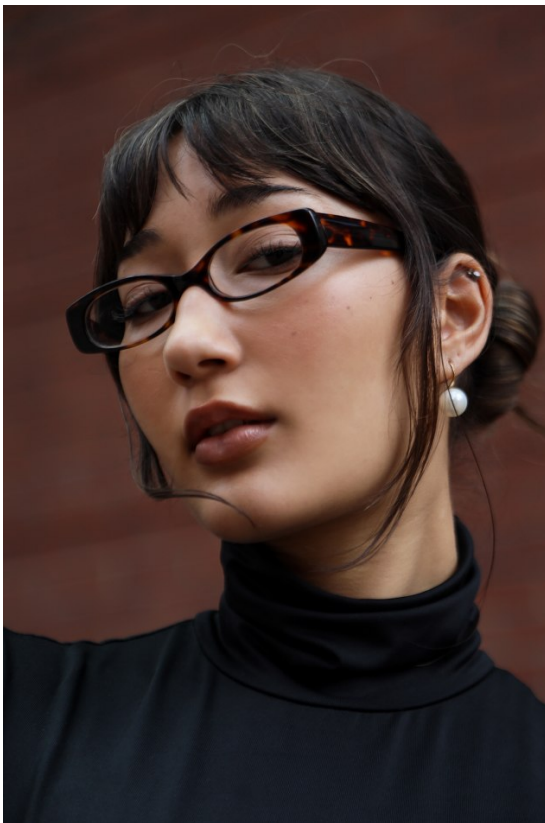

BOSS MODELS

JOHANNESBURG

MIRA JAMAL

Height: 169cm Bust: 85cm Waist: 68cm Hips: 98cm Shoe: 6 UK Hair: Dark Brown Eyes: Brown

BOSS MODELS

JOHANNESBURG

MIRA JAMAL

Height: 169cm Bust: 85cm Waist: 68cm Hips: 98cm Shoe: 6 UK Hair: Dark Brown Eyes: Brown

BOSS MODELS

JOHANNESBURG

MIRA JAMAL

Height: 169cm Bust: 85cm Waist: 68cm Hips: 98cm Shoe: 6 UK Hair: Dark Brown Eyes: Brown