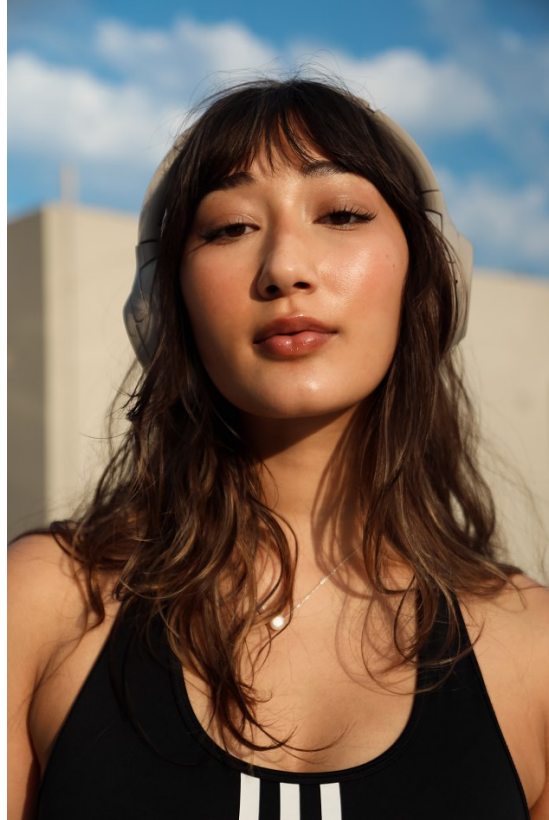

# BOSS MODELS

JOHANNESBURG

MIRA JAMAL

Height: 169cm Bust: 85cm Waist: 68cm Hips: 98cm Shoe: 6 UK Hair: Dark Brown Eyes: Brown