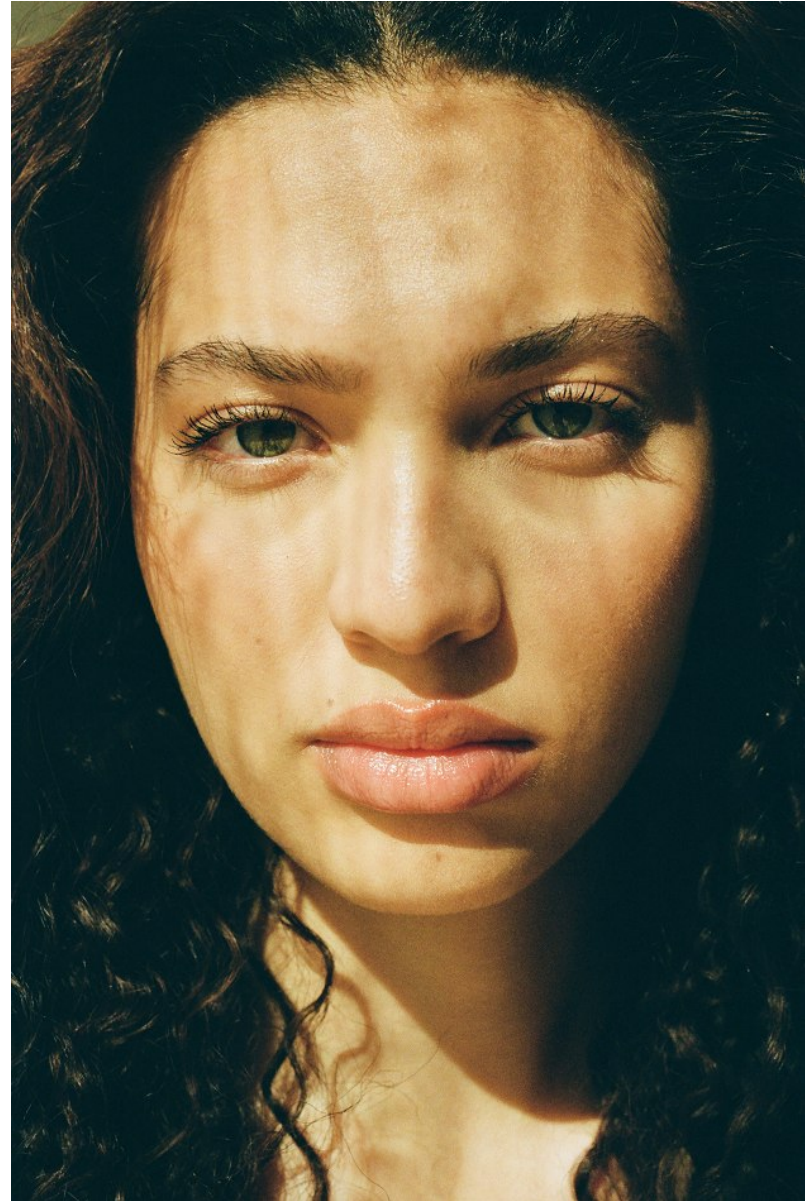

BOSS MODELS

JOHANNESBURG

JADEN WARNASURIYA

Height: 170cm Bust: 86cm Waist: 63cm Hips: 89cm Shoe: 6 UK Hair: Dark Brown Eyes: Green