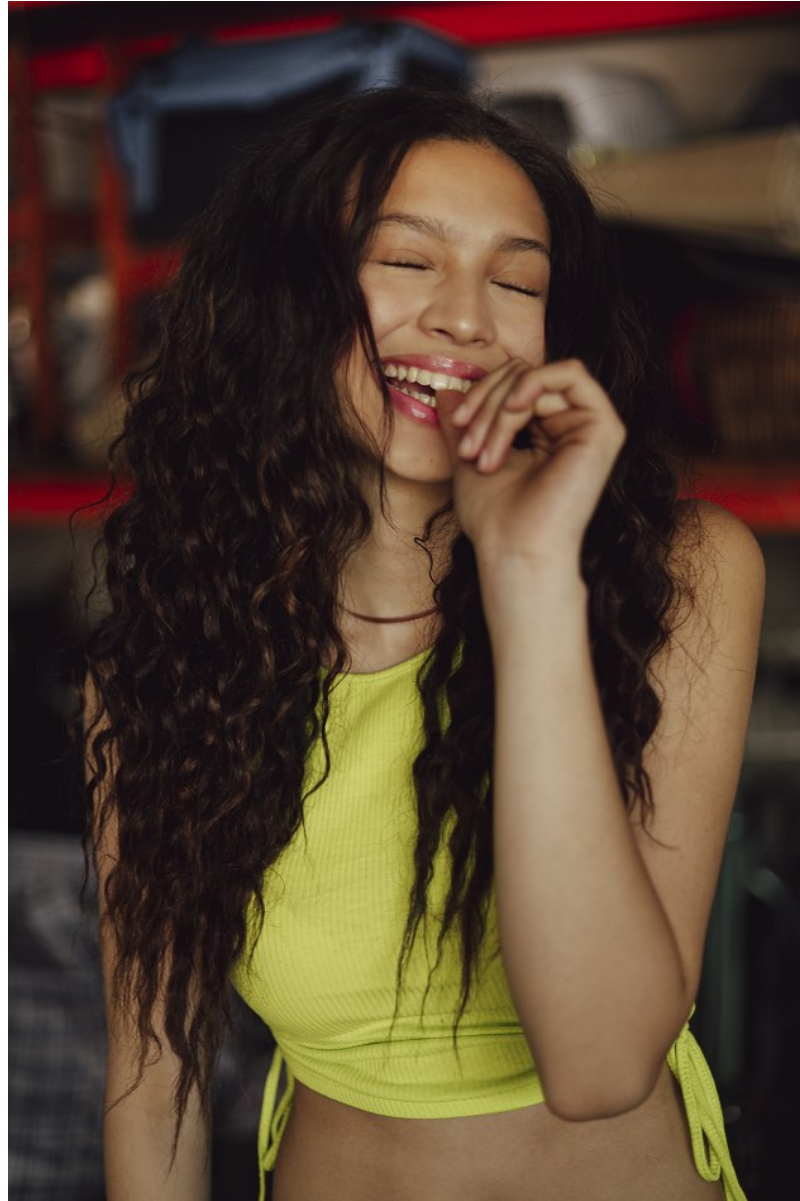

BOSS MODELS

JOHANNESBURG

JADEN WARNASURIYA

Height: 170cm Bust: 86cm Waist: 63cm Hips: 89cm Shoe: 6 UK Hair: Dark Brown Eyes: Green

BOSS MODELS

JOHANNESBURG

JADEN WARNASURIYA

Height: 170cm Bust: 86cm Waist: 63cm Hips: 89cm Shoe: 6 UK Hair: Dark Brown Eyes: Green