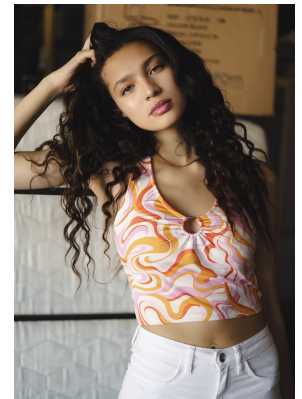

# BOSS MODELS

JOHANNESBURG

JADEN WARNASURIYA

Height: 170cm Bust: 86cm Waist: 63cm Hips: 89cm Shoe: 6 UK Hair: Dark Brown Eyes: Green