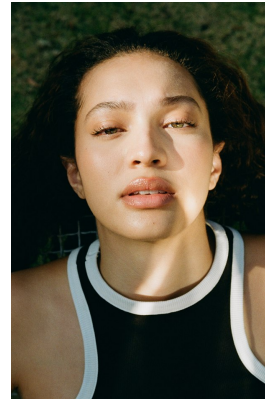

BOSS MODELS

JOHANNESBURG

JADEN WARNASURIYA

Height: 170cm Bust: 86cm Waist: 63cm Hips: 89cm Shoe: 6 UK Hair: Dark Brown Eyes: Green

BOSS MODELS

JOHANNESBURG

JADEN WARNASURIYA

Height: 170cm Bust: 86cm Waist: 63cm Hips: 89cm Shoe: 6 UK Hair: Dark Brown Eyes: Green