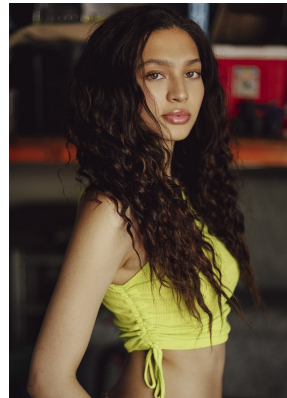

BOSS MODELS

JOHANNESBURG

JADEN WARNASURIYA

Height: 170cm Bust: 86cm Waist: 63cm Hips: 89cm Shoe: 6 UK Hair: Dark Brown Eyes: Green

BOSS MODELS

JOHANNESBURG

JADEN WARNASURIYA

Height: 170cm Bust: 86cm Waist: 63cm Hips: 89cm Shoe: 6 UK Hair: Dark Brown Eyes: Green