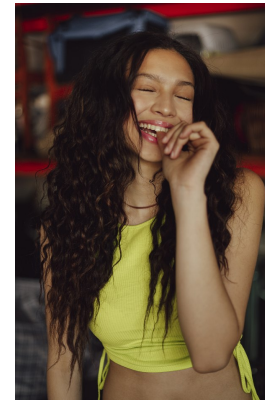

# BOSS MODELS

JOHANNESBURG

JADEN WARNASURIYA

Height: 170cm Bust: 86cm Waist: 63cm Hips: 89cm Shoe: 6 UK Hair: Dark Brown Eyes: Green