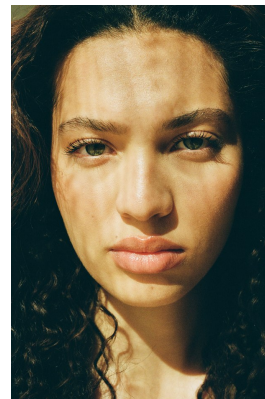

# BOSS MODELS

JOHANNESBURG

JADEN WARNASURIYA

Height: 170cm Bust: 86cm Waist: 63cm Hips: 89cm Shoe: 6 UK Hair: Dark Brown Eyes: Green