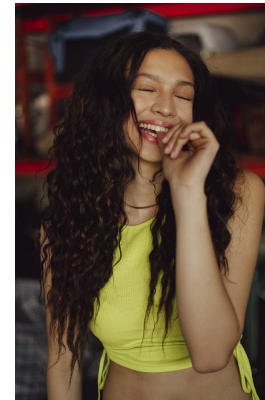

BOSS MODELS

JOHANNESBURG

JADEN WARNASURIYA

Height: 170cm Bust: 86cm Waist: 63cm Hips: 89cm Shoe: 6 UK Hair: Dark Brown Eyes: Green

BOSS MODELS

JOHANNESBURG

JADEN WARNASURIYA

Height: 170cm Bust: 86cm Waist: 63cm Hips: 89cm Shoe: 6 UK Hair: Dark Brown Eyes: Green