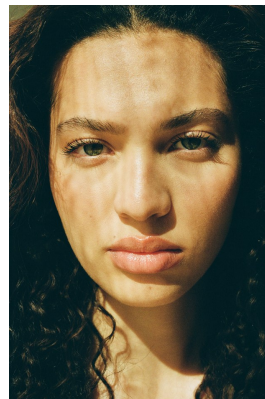

BOSS MODELS

JOHANNESBURG

JADEN WARNASURIYA

Height: 170cm Bust: 86cm Waist: 63cm Hips: 89cm Shoe: 6 UK Hair: Dark Brown Eyes: Green

BOSS MODELS

JOHANNESBURG

JADEN WARNASURIYA

Height: 170cm Bust: 86cm Waist: 63cm Hips: 89cm Shoe: 6 UK Hair: Dark Brown Eyes: Green