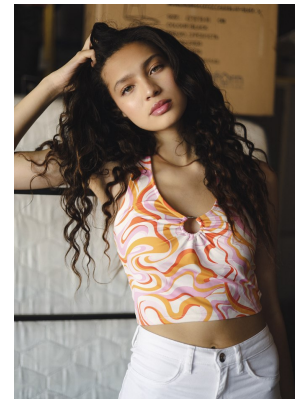

BOSS MODELS

JOHANNESBURG

JADEN WARNASURIYA

Height: 170cm Bust: 86cm Waist: 63cm Hips: 89cm Shoe: 6 UK Hair: Dark Brown Eyes: Green

BOSS MODELS

JOHANNESBURG

JADEN WARNASURIYA

Height: 170cm Bust: 86cm Waist: 63cm Hips: 89cm Shoe: 6 UK Hair: Dark Brown Eyes: Green