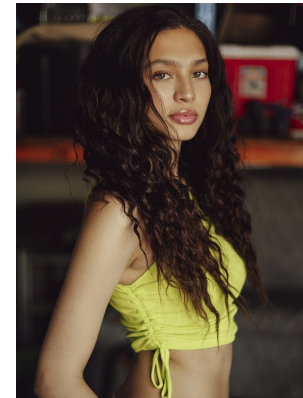

# BOSS MODELS

JOHANNESBURG

JADEN WARNASURIYA

Height: 170cm Bust: 86cm Waist: 63cm Hips: 89cm Shoe: 6 UK Hair: Dark Brown Eyes: Green