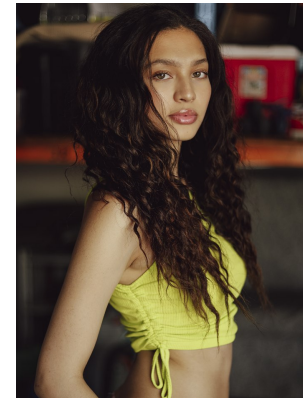

BOSS MODELS

JOHANNESBURG

JADEN WARNASURIYA

Height: 170cm Bust: 86cm Waist: 63cm Hips: 89cm Shoe: 6 UK Hair: Dark Brown Eyes: Green

BOSS MODELS

JOHANNESBURG

JADEN WARNASURIYA

Height: 170cm Bust: 86cm Waist: 63cm Hips: 89cm Shoe: 6 UK Hair: Dark Brown Eyes: Green