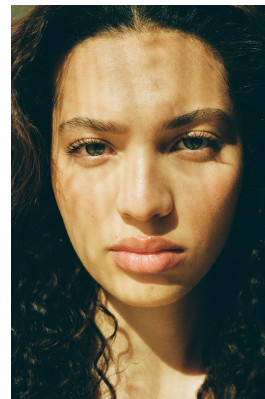

BOSS MODELS

JOHANNESBURG

JADEN WARNASURIYA

Height: 170cm Bust: 86cm Waist: 63cm Hips: 89cm Shoe: 6 UK Hair: Dark Brown Eyes: Green

BOSS MODELS

JOHANNESBURG

JADEN WARNASURIYA

Height: 170cm Bust: 86cm Waist: 63cm Hips: 89cm Shoe: 6 UK Hair: Dark Brown Eyes: Green