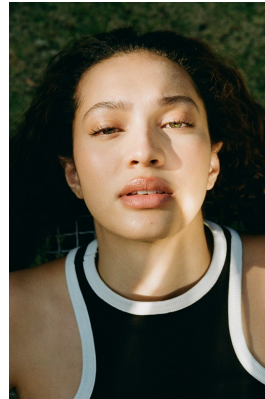

BOSS MODELS

JOHANNESBURG

JADEN WARNASURIYA

Height: 170cm Bust: 86cm Waist: 63cm Hips: 89cm Shoe: 6 UK Hair: Dark Brown Eyes: Green

BOSS MODELS

JOHANNESBURG

JADEN WARNASURIYA

Height: 170cm Bust: 86cm Waist: 63cm Hips: 89cm Shoe: 6 UK Hair: Dark Brown Eyes: Green