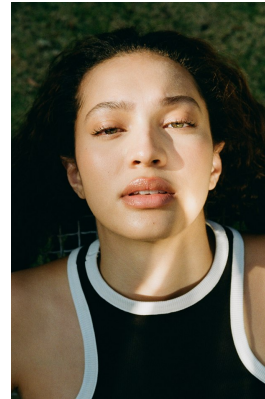

# BOSS MODELS

JOHANNESBURG

JADEN WARNASURIYA

Height: 170cm Bust: 86cm Waist: 63cm Hips: 89cm Shoe: 6 UK Hair: Dark Brown Eyes: Green