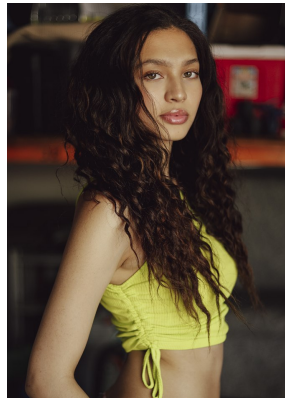

BOSS MODELS

JOHANNESBURG

JADEN WARNASURIYA

Height: 170cm Bust: 86cm Waist: 63cm Hips: 89cm Shoe: 6 UK Hair: Dark Brown Eyes: Green

BOSS MODELS

JOHANNESBURG

JADEN WARNASURIYA

Height: 170cm Bust: 86cm Waist: 63cm Hips: 89cm Shoe: 6 UK Hair: Dark Brown Eyes: Green