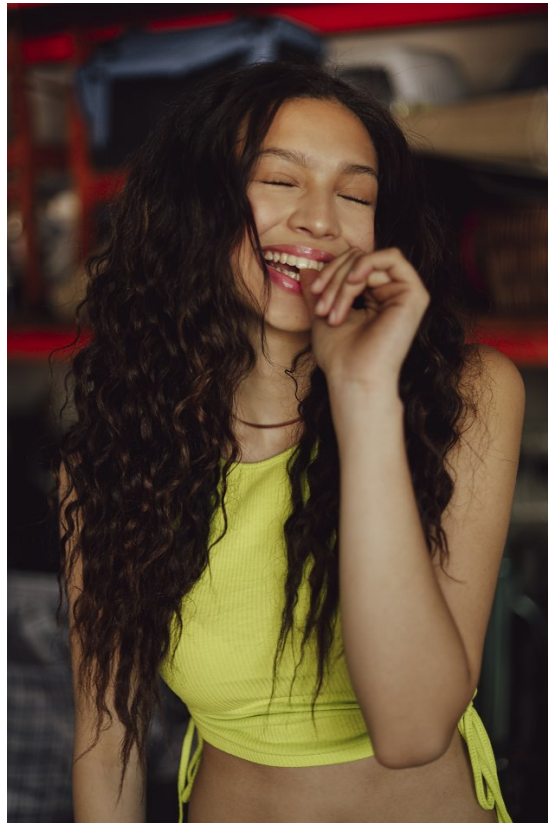

BOSS MODELS

JOHANNESBURG

JADEN WARNASURIYA

Height: 170cm Bust: 86cm Waist: 63cm Hips: 89cm Shoe: 6 UK Hair: Dark Brown Eyes: Green

BOSS MODELS

JOHANNESBURG

JADEN WARNASURIYA

Height: 170cm Bust: 86cm Waist: 63cm Hips: 89cm Shoe: 6 UK Hair: Dark Brown Eyes: Green