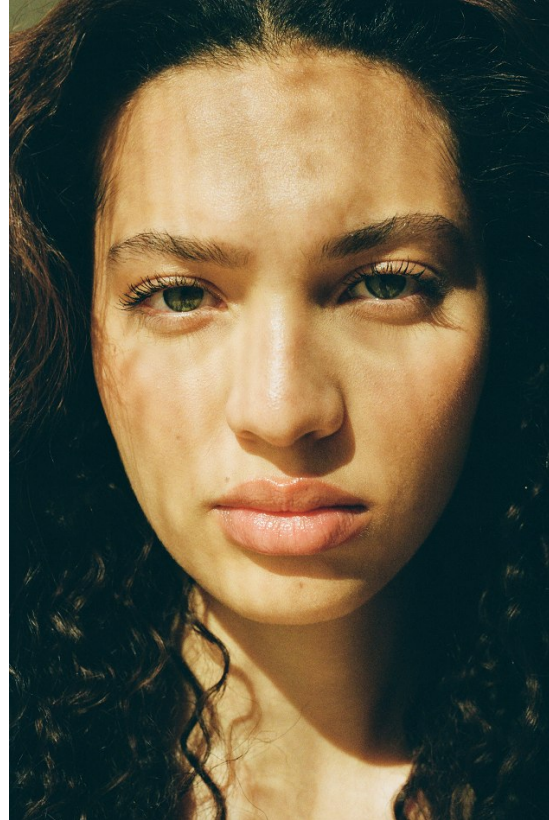

BOSS MODELS

JOHANNESBURG

JADEN WARNASURIYA

Height: 170cm Bust: 86cm Waist: 63cm Hips: 89cm Shoe: 6 UK Hair: Dark Brown Eyes: Green