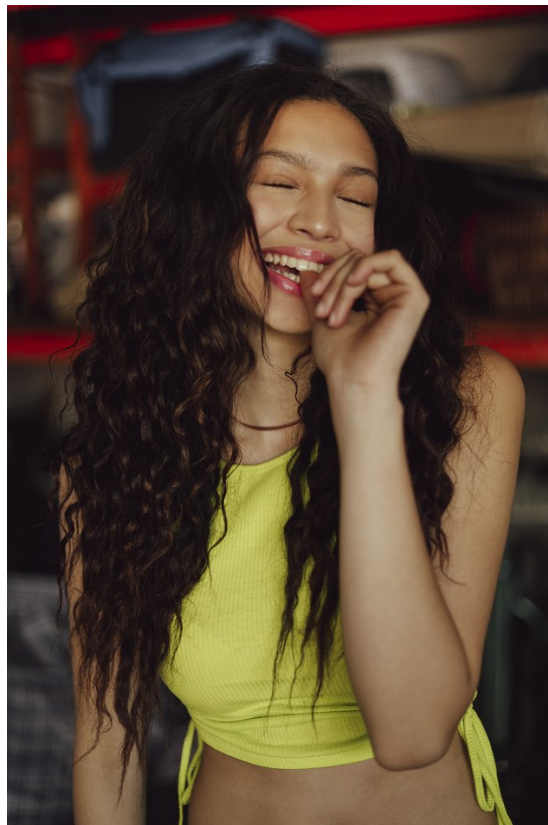

BOSS MODELS

JOHANNESBURG

JADEN WARNASURIYA

Height: 170cm Bust: 86cm Waist: 63cm Hips: 89cm Shoe: 6 UK Hair: Dark Brown Eyes: Green

BOSS MODELS

JOHANNESBURG

JADEN WARNASURIYA

Height: 170cm Bust: 86cm Waist: 63cm Hips: 89cm Shoe: 6 UK Hair: Dark Brown Eyes: Green