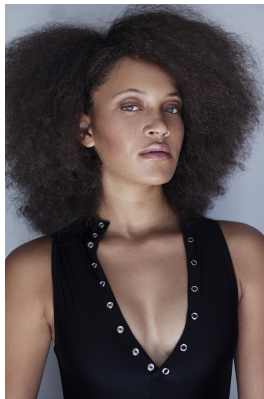

BOSS MODELS

JOHANNESBURG

QUELENE GEORGE

Height: 177cm Bust: 86cm Waist: 73cm Hips: 102cm Shoe: 6 UK Hair: Dark Brown Eyes: Green

BOSS MODELS

JOHANNESBURG

QUELENE GEORGE

Height: 177cm Bust: 86cm Waist: 73cm Hips: 102cm Shoe: 6 UK Hair: Dark Brown Eyes: Green