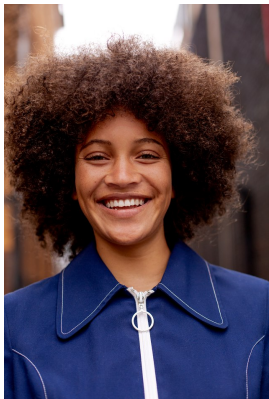

BOSS MODELS

JOHANNESBURG

QUELENE GEORGE

Height: 177cm Bust: 86cm Waist: 73cm Hips: 102cm Shoe: 6 UK Hair: Dark Brown Eyes: Green

BOSS MODELS

JOHANNESBURG

QUELENE GEORGE

Height: 177cm Bust: 86cm Waist: 73cm Hips: 102cm Shoe: 6 UK Hair: Dark Brown Eyes: Green