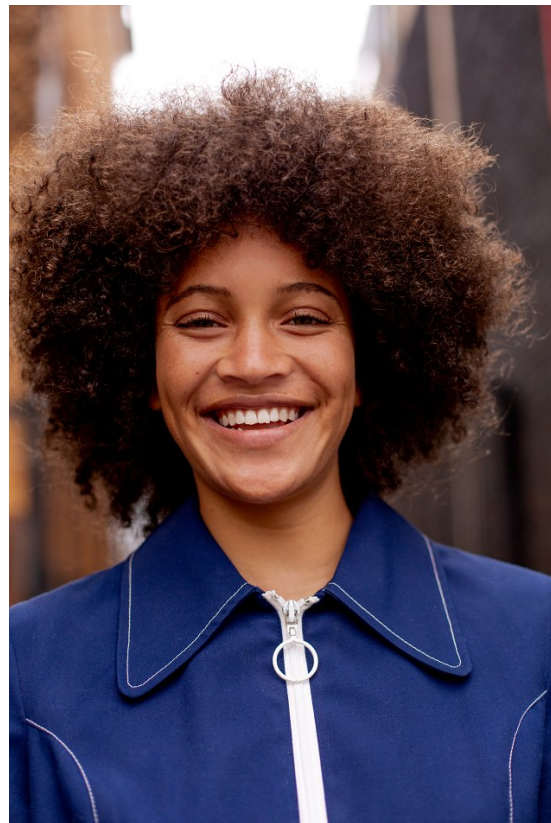

# BOSS MODELS

JOHANNESBURG

QUELENE GEORGE

Height: 177cm Bust: 86cm Waist: 73cm Hips: 102cm Shoe: 6 UK Hair: Dark Brown Eyes: Green

## QUELENE GEORGE

Height: 177cm Bust: 86cm Waist: 73cm Hips: 102cm Shoe: 6 UK Hair: Dark Brown Eyes: Green