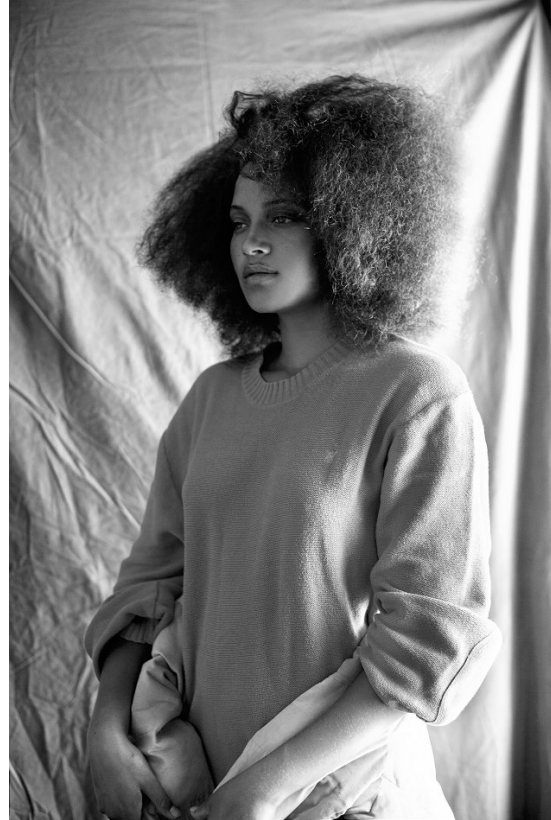

BOSS MODELS

JOHANNESBURG

QUELENE GEORGE

Height: 177cm Bust: 86cm Waist: 73cm Hips: 102cm Shoe: 6 UK Hair: Dark Brown Eyes: Green

BOSS MODELS

JOHANNESBURG

QUELENE GEORGE

Height: 177cm Bust: 86cm Waist: 73cm Hips: 102cm Shoe: 6 UK Hair: Dark Brown Eyes: Green