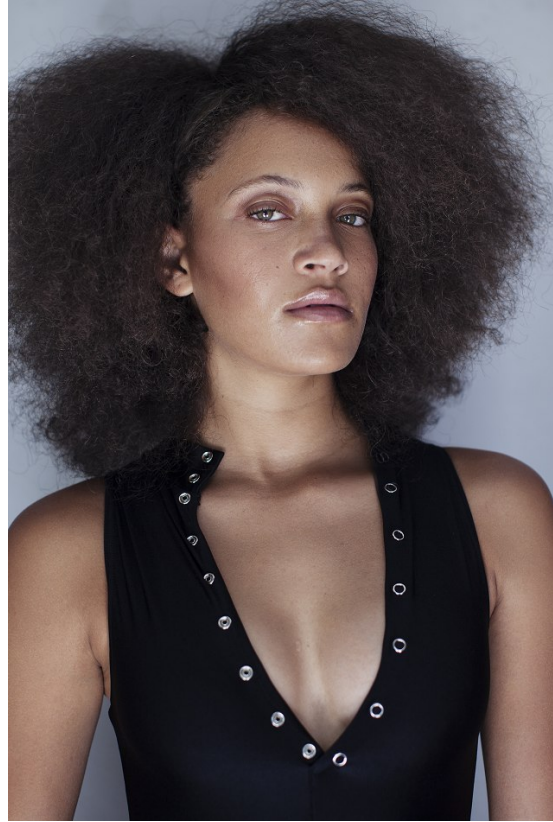

# BOSS MODELS

JOHANNESBURG

QUELENE GEORGE

Height: 177cm Bust: 86cm Waist: 73cm Hips: 102cm Shoe: 6 UK Hair: Dark Brown Eyes: Green

# BOSS MODELS

JOHANNESBURG

## QUELENE GEORGE

Height: 177cm Bust: 86cm Waist: 73cm Hips: 102cm Shoe: 6 UK Hair: Dark Brown Eyes: Green