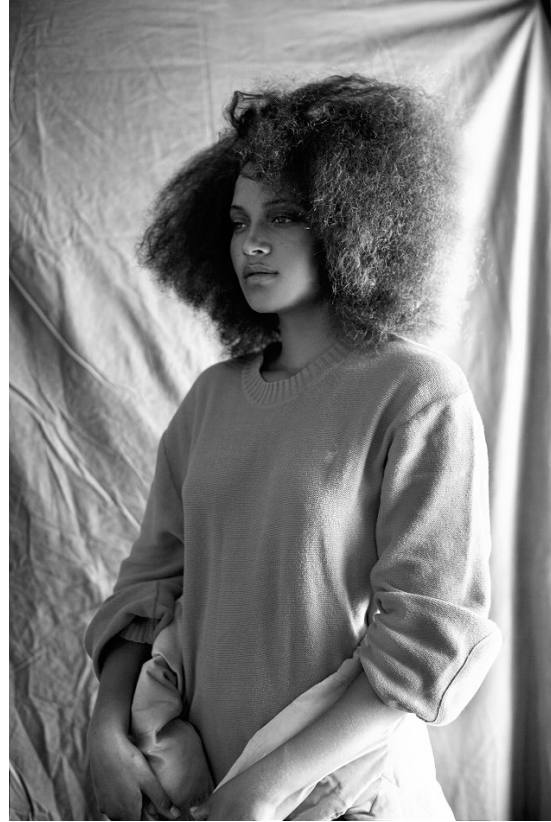

BOSS MODELS

JOHANNESBURG

QUELENE GEORGE

Height: 177cm Bust: 86cm Waist: 73cm Hips: 102cm Shoe: 6 UK Hair: Dark Brown Eyes: Green