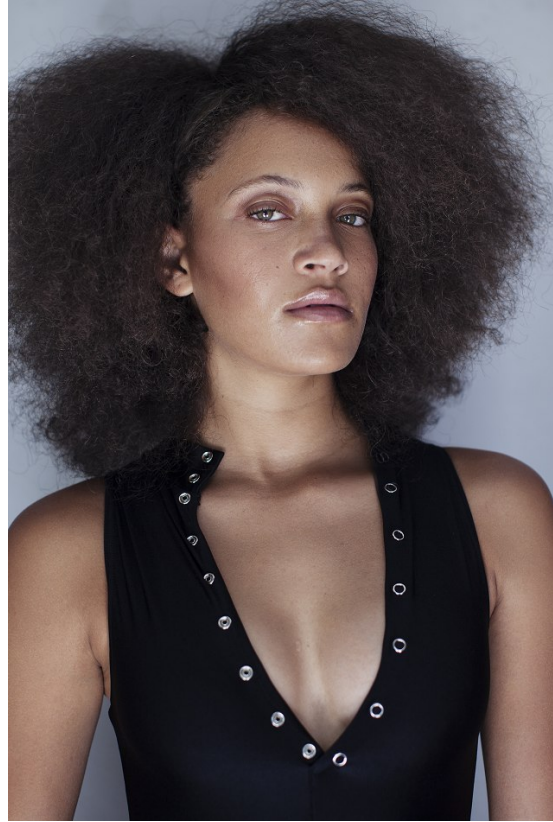

BOSS MODELS

JOHANNESBURG

QUELENE GEORGE

Height: 177cm Bust: 86cm Waist: 73cm Hips: 102cm Shoe: 6 UK Hair: Dark Brown Eyes: Green

BOSS MODELS

JOHANNESBURG

QUELENE GEORGE

Height: 177cm Bust: 86cm Waist: 73cm Hips: 102cm Shoe: 6 UK Hair: Dark Brown Eyes: Green