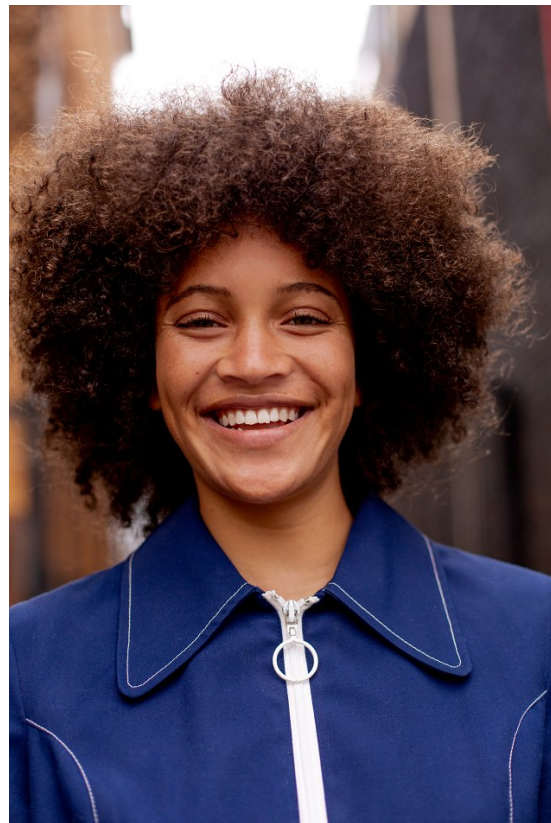

BOSS MODELS

JOHANNESBURG

QUELENE GEORGE

Height: 177cm Bust: 86cm Waist: 73cm Hips: 102cm Shoe: 6 UK Hair: Dark Brown Eyes: Green

BOSS MODELS

JOHANNESBURG

QUELENE GEORGE

Height: 177cm Bust: 86cm Waist: 73cm Hips: 102cm Shoe: 6 UK Hair: Dark Brown Eyes: Green