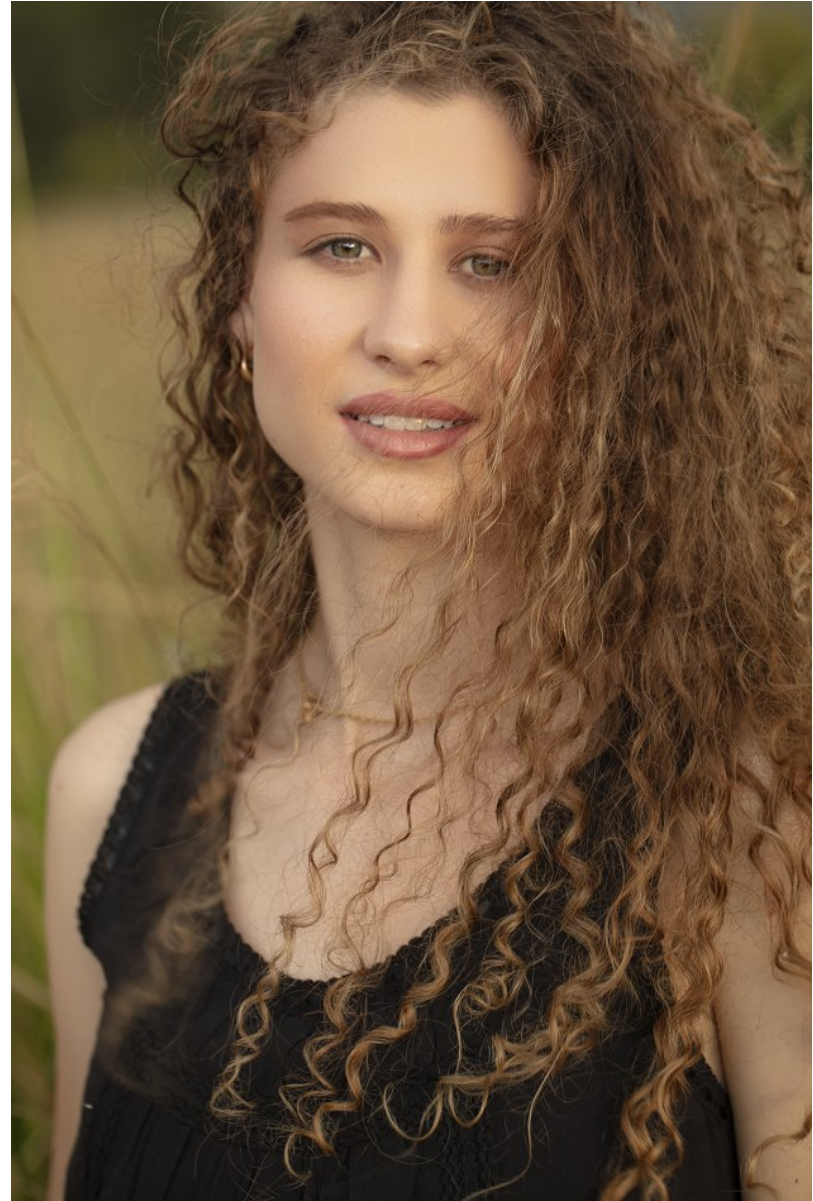

BOSS MODELS

JOHANNESBURG

KELSEY GOOSEN

Height: 173cm Bust: 86cm Waist: 66cm Hips: 96cm Shoe: 6 UK Hair: Dark Blonde Eyes: Green