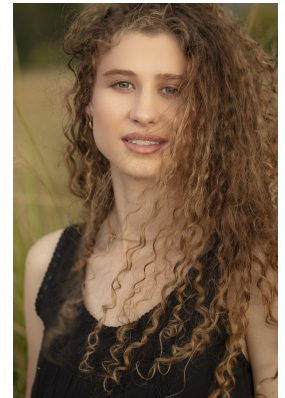

BOSS MODELS

JOHANNESBURG

KELSEY GOOSEN

Height: 173cm Bust: 86cm Waist: 66cm Hips: 96cm Shoe: 6 UK Hair: Dark Blonde Eyes: Green