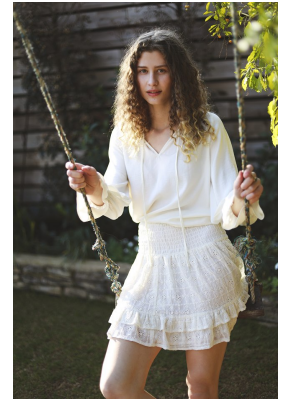

## KELSEY GOOSEN

Height: 173cm Bust: 86cm Waist: 66cm Hips: 96cm Shoe: 6 UK Hair: Dark Blonde Eyes: Green