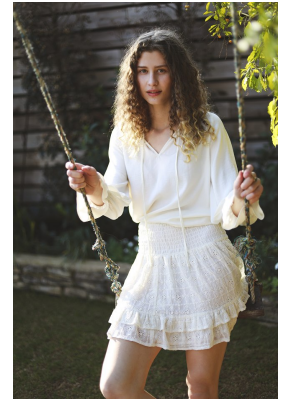

BOSS MODELS

JOHANNESBURG

KELSEY GOOSEN

Height: 173cm Bust: 86cm Waist: 66cm Hips: 96cm Shoe: 6 UK Hair: Dark Blonde Eyes: Green