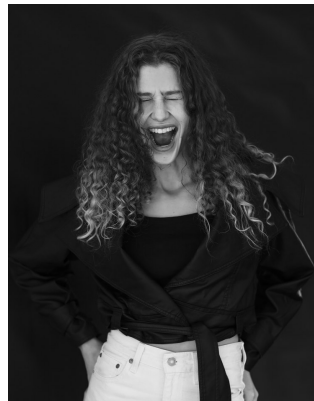

# BOSS MODELS

JOHANNESBURG

## KELSEY GOOSEN

Height: 173cm Bust: 86cm Waist: 66cm Hips: 96cm Shoe: 6 UK Hair: Dark Blonde Eyes: Green