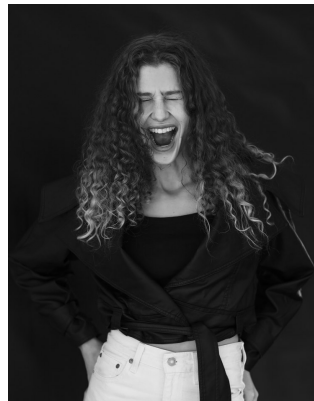

BOSS MODELS

JOHANNESBURG

KELSEY GOOSEN

Height: 173cm Bust: 86cm Waist: 66cm Hips: 96cm Shoe: 6 UK Hair: Dark Blonde Eyes: Green

BOSS MODELS

JOHANNESBURG

KELSEY GOOSEN

Height: 173cm Bust: 86cm Waist: 66cm Hips: 96cm Shoe: 6 UK Hair: Dark Blonde Eyes: Green