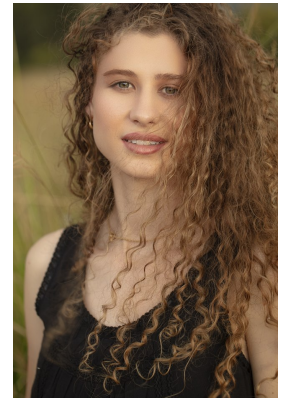

BOSS MODELS

JOHANNESBURG

KELSEY GOOSEN

Height: 173cm Bust: 86cm Waist: 66cm Hips: 96cm Shoe: 6 UK Hair: Dark Blonde Eyes: Green

BOSS MODELS

JOHANNESBURG

KELSEY GOOSEN

Height: 173cm Bust: 86cm Waist: 66cm Hips: 96cm Shoe: 6 UK Hair: Dark Blonde Eyes: Green