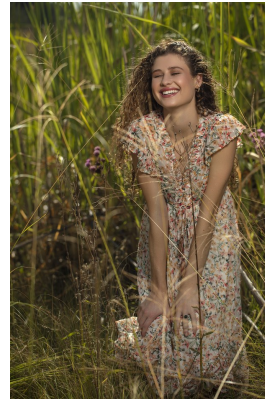

BOSS MODELS

JOHANNESBURG

KELSEY GOOSEN

Height: 173cm Bust: 86cm Waist: 66cm Hips: 96cm Shoe: 6 UK Hair: Dark Blonde Eyes: Green