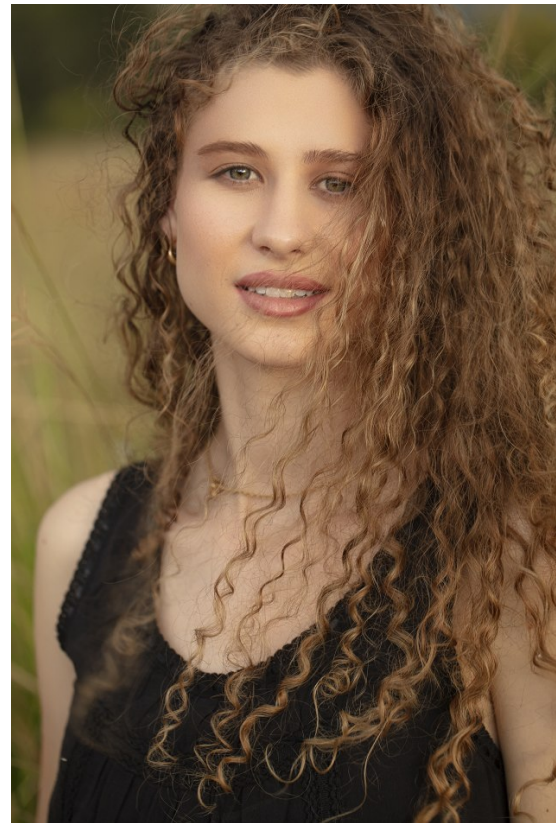

BOSS MODELS

JOHANNESBURG

KELSEY GOOSEN

Height: 173cm Bust: 86cm Waist: 66cm Hips: 96cm Shoe: 6 UK Hair: Dark Blonde Eyes: Green