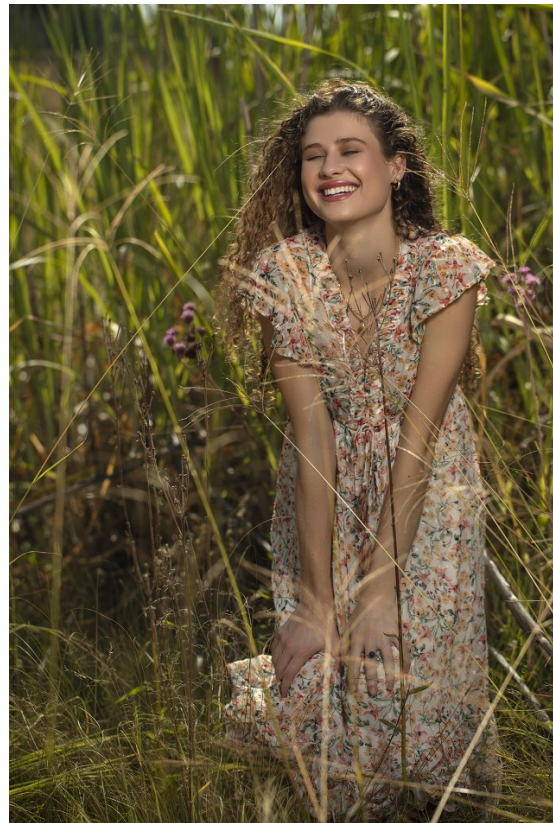

BOSS MODELS

JOHANNESBURG

KELSEY GOOSEN

Height: 173cm Bust: 86cm Waist: 66cm Hips: 96cm Shoe: 6 UK Hair: Dark Blonde Eyes: Green