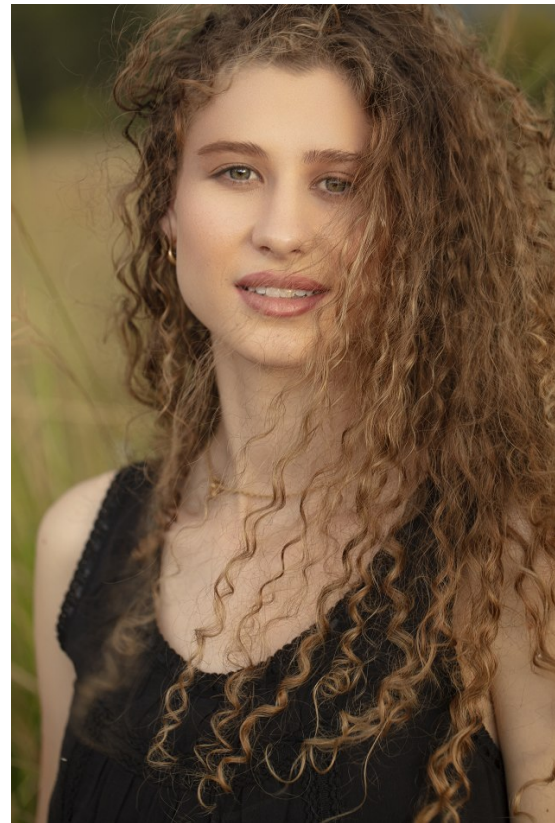

BOSS MODELS

JOHANNESBURG

KELSEY GOOSEN

Height: 173cm Bust: 86cm Waist: 66cm Hips: 96cm Shoe: 6 UK Hair: Dark Blonde Eyes: Green