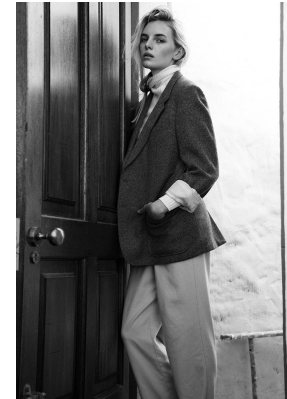

BOSS MODELS

JOHANNESBURG

KATHERINE HERBERT

Height: 181cm Bust: 83cm Waist: 66cm Hips: 89cm Shoe: 8 UK Hair: Blonde Eyes: Blue

BOSS MODELS

JOHANNESBURG

KATHERINE HERBERT

Height: 181cm Bust: 83cm Waist: 66cm Hips: 89cm Shoe: 8 UK Hair: Blonde Eyes: Blue

BOSS MODELS

JOHANNESBURG

KATHERINE HERBERT

Height: 181cm Bust: 83cm Waist: 66cm Hips: 89cm Shoe: 8 UK Hair: Blonde Eyes: Blue