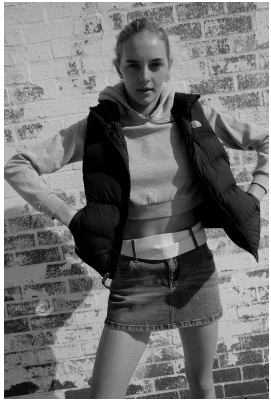

BOSS MODELS

JOHANNESBURG

KATHERINE HERBERT

Height: 181cm Bust: 83cm Waist: 66cm Hips: 89cm Shoe: 8 UK Hair: Blonde Eyes: Blue

BOSS MODELS

JOHANNESBURG

KATHERINE HERBERT

Height: 181cm Bust: 83cm Waist: 66cm Hips: 89cm Shoe: 8 UK Hair: Blonde Eyes: Blue

BOSS MODELS

JOHANNESBURG

KATHERINE HERBERT

Height: 181cm Bust: 83cm Waist: 66cm Hips: 89cm Shoe: 8 UK Hair: Blonde Eyes: Blue