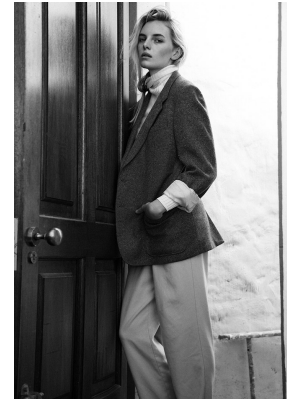

# BOSS MODELS

JOHANNESBURG

## KATHERINE HERBERT

Height: 181cm Bust: 83cm Waist: 66cm Hips: 89cm Shoe: 8 UK Hair: Blonde Eyes: Blue