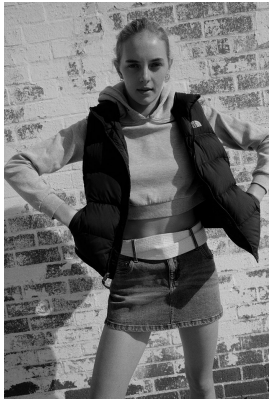

BOSS MODELS

JOHANNESBURG

KATHERINE HERBERT

Height: 181cm Bust: 83cm Waist: 66cm Hips: 89cm Shoe: 8 UK Hair: Blonde Eyes: Blue