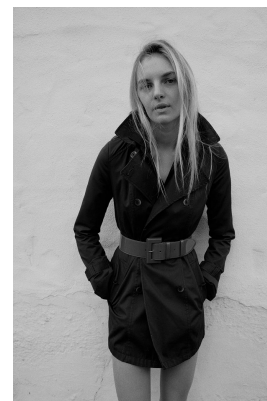

BOSS MODELS

JOHANNESBURG

KATHERINE HERBERT

Height: 181cm Bust: 83cm Waist: 66cm Hips: 89cm Shoe: 8 UK Hair: Blonde Eyes: Blue

BOSS MODELS

JOHANNESBURG

KATHERINE HERBERT

Height: 181cm Bust: 83cm Waist: 66cm Hips: 89cm Shoe: 8 UK Hair: Blonde Eyes: Blue

BOSS MODELS

JOHANNESBURG

KATHERINE HERBERT

Height: 181cm Bust: 83cm Waist: 66cm Hips: 89cm Shoe: 8 UK Hair: Blonde Eyes: Blue