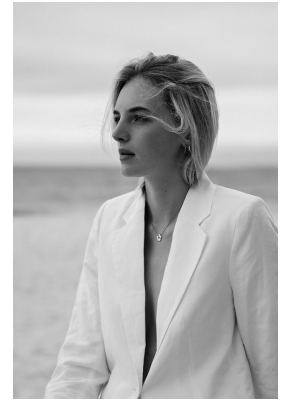

BOSS MODELS

JOHANNESBURG

KATHERINE HERBERT

Height: 181cm Bust: 83cm Waist: 66cm Hips: 89cm Shoe: 8 UK Hair: Blonde Eyes: Blue