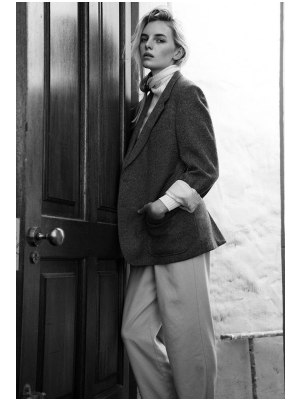

# BOSS MODELS

JOHANNESBURG

## KATHERINE HERBERT

Height: 181cm Bust: 83cm Waist: 66cm Hips: 89cm Shoe: 8 UK Hair: Blonde Eyes: Blue