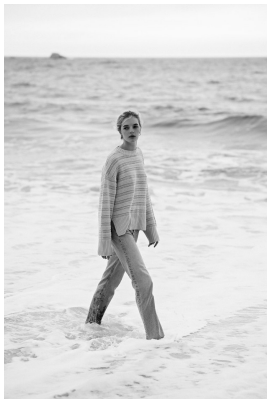

BOSS MODELS

JOHANNESBURG

KATHERINE HERBERT

Height: 181cm Bust: 83cm Waist: 66cm Hips: 89cm Shoe: 8 UK Hair: Blonde Eyes: Blue

BOSS MODELS

JOHANNESBURG

KATHERINE HERBERT

Height: 181cm Bust: 83cm Waist: 66cm Hips: 89cm Shoe: 8 UK Hair: Blonde Eyes: Blue

BOSS MODELS

JOHANNESBURG

KATHERINE HERBERT

Height: 181cm Bust: 83cm Waist: 66cm Hips: 89cm Shoe: 8 UK Hair: Blonde Eyes: Blue