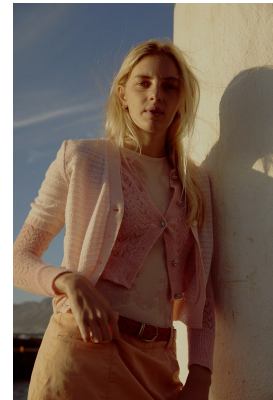

BOSS MODELS

JOHANNESBURG

KATHERINE HERBERT

Height: 181cm Bust: 83cm Waist: 66cm Hips: 89cm Shoe: 8 UK Hair: Blonde Eyes: Blue

BOSS MODELS

JOHANNESBURG

KATHERINE HERBERT

Height: 181cm Bust: 83cm Waist: 66cm Hips: 89cm Shoe: 8 UK Hair: Blonde Eyes: Blue

BOSS MODELS

JOHANNESBURG

KATHERINE HERBERT

Height: 181cm Bust: 83cm Waist: 66cm Hips: 89cm Shoe: 8 UK Hair: Blonde Eyes: Blue