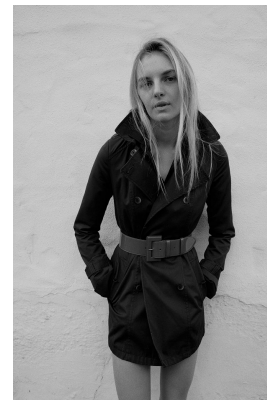

# BOSS MODELS

JOHANNESBURG

## KATHERINE HERBERT

Height: 181cm Bust: 83cm Waist: 66cm Hips: 89cm Shoe: 8 UK Hair: Blonde Eyes: Blue