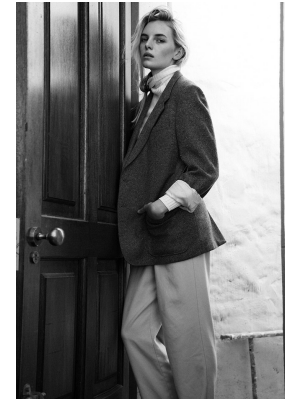

BOSS MODELS

JOHANNESBURG

KATHERINE HERBERT

Height: 181cm Bust: 83cm Waist: 66cm Hips: 89cm Shoe: 8 UK Hair: Blonde Eyes: Blue

BOSS MODELS

JOHANNESBURG

KATHERINE HERBERT

Height: 181cm Bust: 83cm Waist: 66cm Hips: 89cm Shoe: 8 UK Hair: Blonde Eyes: Blue

BOSS MODELS

JOHANNESBURG

KATHERINE HERBERT

Height: 181cm Bust: 83cm Waist: 66cm Hips: 89cm Shoe: 8 UK Hair: Blonde Eyes: Blue