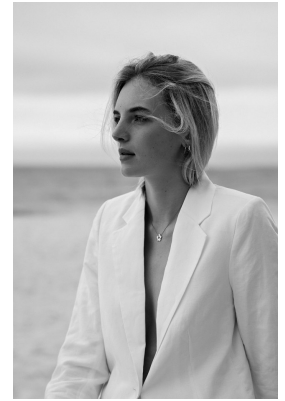

BOSS MODELS

JOHANNESBURG

KATHERINE HERBERT

Height: 181cm Bust: 83cm Waist: 66cm Hips: 89cm Shoe: 8 UK Hair: Blonde Eyes: Blue

BOSS MODELS

JOHANNESBURG

KATHERINE HERBERT

Height: 181cm Bust: 83cm Waist: 66cm Hips: 89cm Shoe: 8 UK Hair: Blonde Eyes: Blue

BOSS MODELS

JOHANNESBURG

KATHERINE HERBERT

Height: 181cm Bust: 83cm Waist: 66cm Hips: 89cm Shoe: 8 UK Hair: Blonde Eyes: Blue