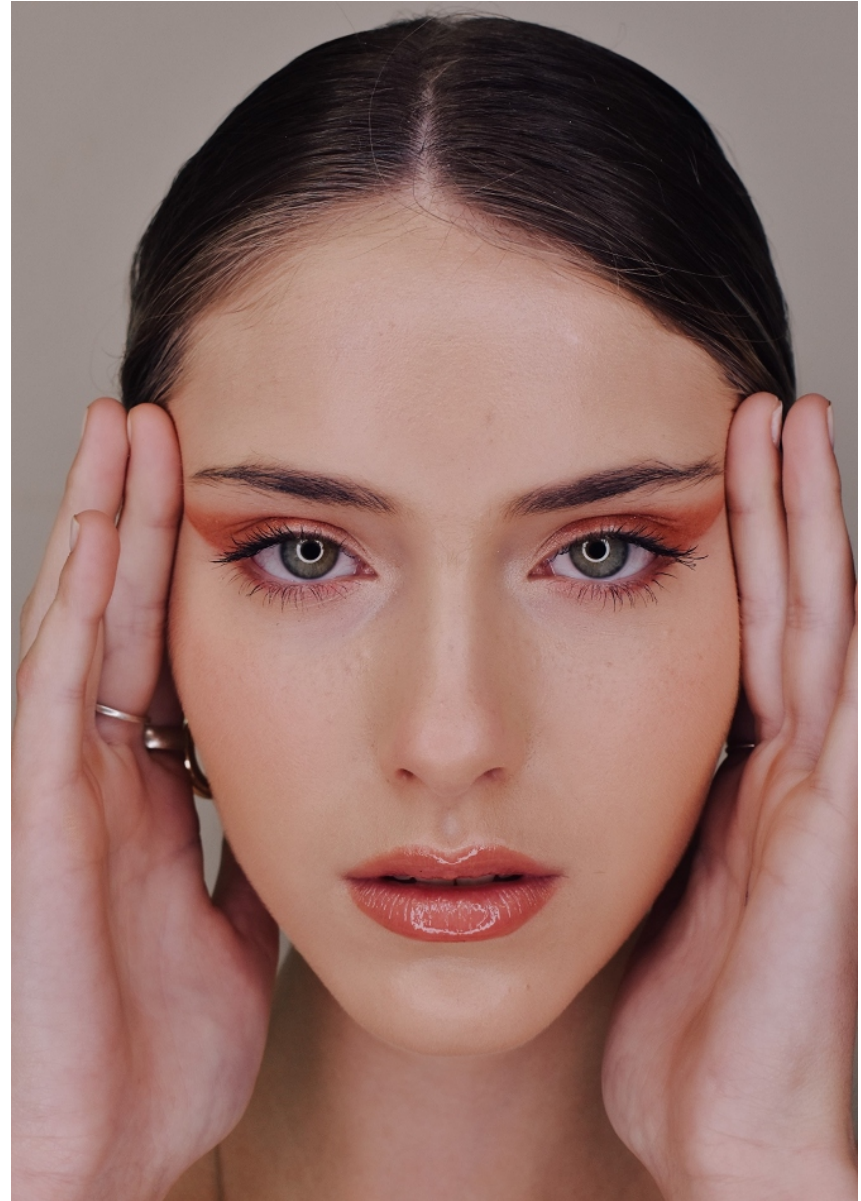

BOSS MODELS

JOHANNESBURG

SIMONE KIRK

Height: 171cm Bust: 81cm Waist: 63cm Hips: 91cm Shoe: 5 UK Hair: Dark Blonde Eyes: Green