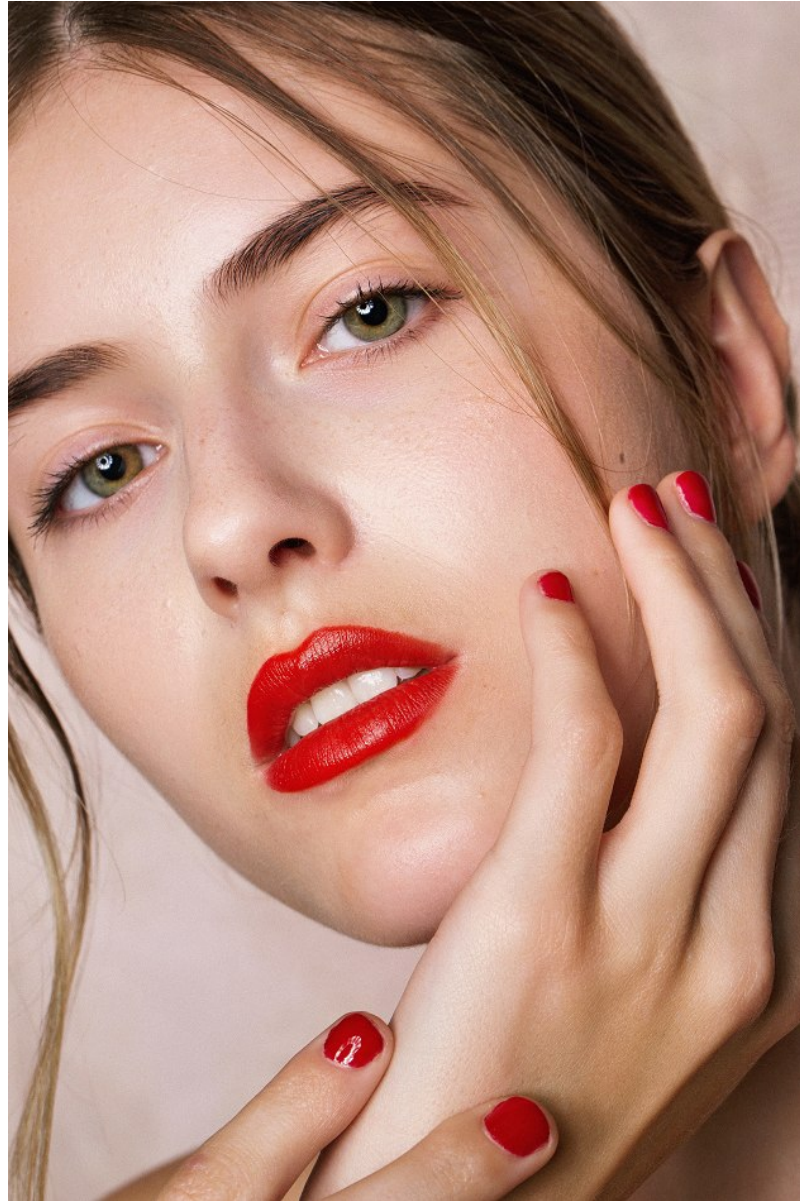

SIMONE KIRK

BOSS MODELS

JOHANNESBURG

SIMONE KIRK

Height: 171cm Bust: 81cm Waist: 63cm Hips: 91cm Shoe: 5 UK Hair: Dark Blonde Eyes: Green