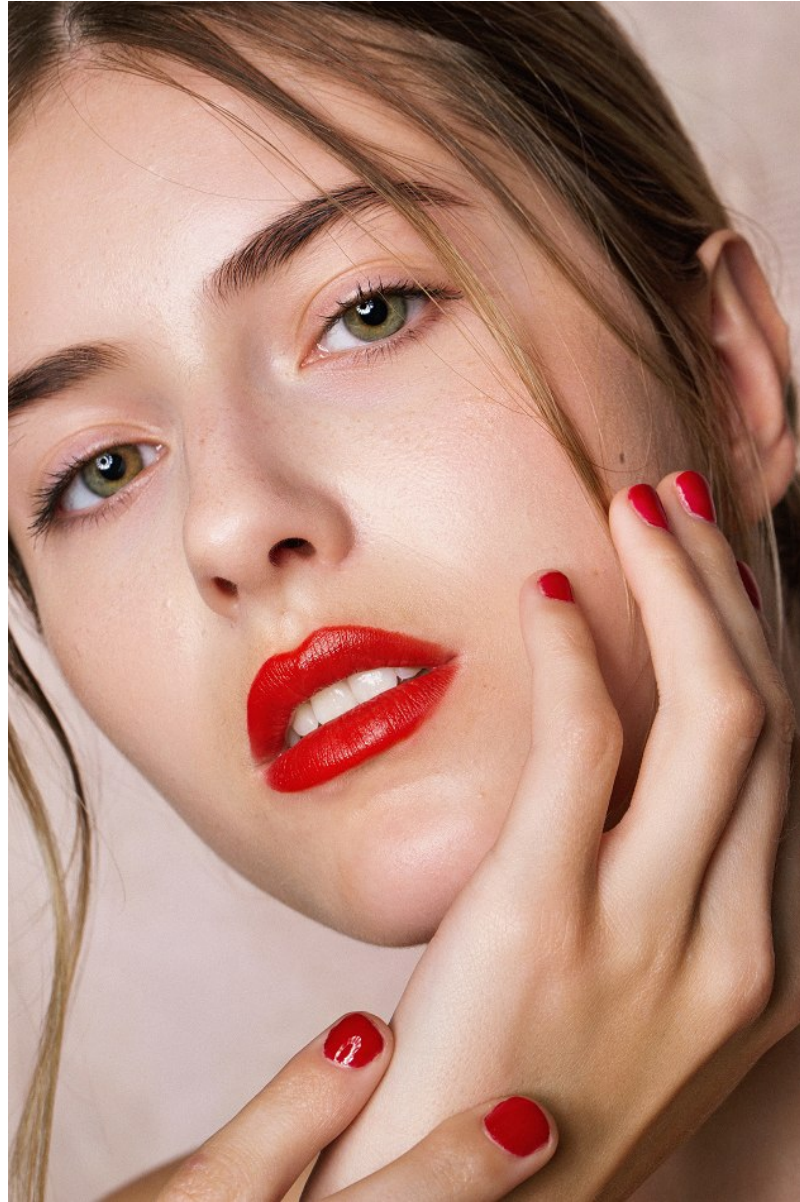

BOSS MODELS

JOHANNESBURG

SIMONE KIRK

Height: 171cm Bust: 81cm Waist: 63cm Hips: 91cm Shoe: 5 UK Hair: Dark Blonde Eyes: Green

BOSS MODELS

JOHANNESBURG

SIMONE KIRK

Height: 171cm Bust: 81cm Waist: 63cm Hips: 91cm Shoe: 5 UK Hair: Dark Blonde Eyes: Green