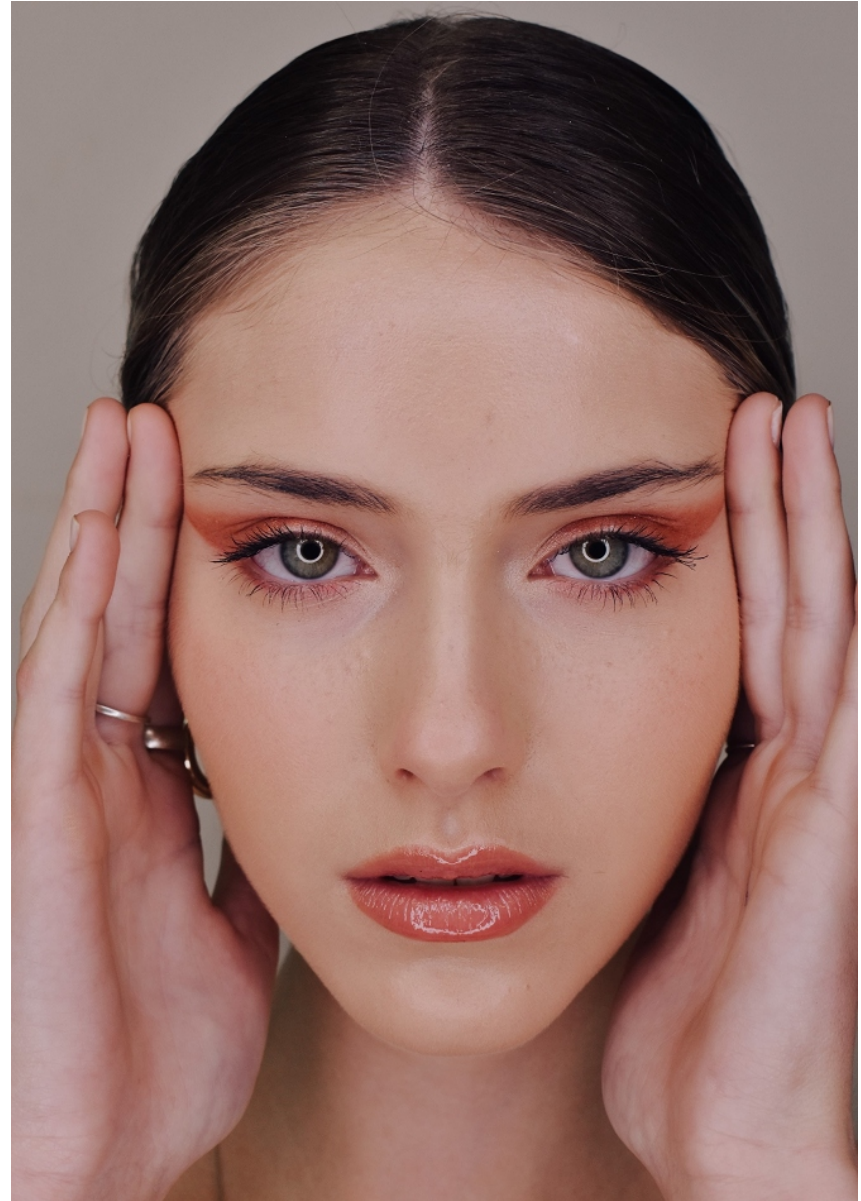

BOSS MODELS

JOHANNESBURG

SIMONE KIRK

Height: 171cm Bust: 81cm Waist: 63cm Hips: 91cm Shoe: 5 UK Hair: Dark Blonde Eyes: Green

BOSS MODELS

JOHANNESBURG

SIMONE KIRK

Height: 171cm Bust: 81cm Waist: 63cm Hips: 91cm Shoe: 5 UK Hair: Dark Blonde Eyes: Green