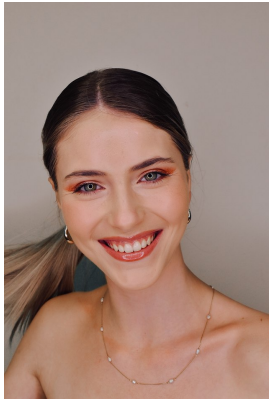

BOSS MODELS

JOHANNESBURG

SIMONE KIRK

Height: 171cm Bust: 81cm Waist: 63cm Hips: 91cm Shoe: 5 UK Hair: Dark Blonde Eyes: Green

BOSS MODELS

JOHANNESBURG

SIMONE KIRK

Height: 171cm Bust: 81cm Waist: 63cm Hips: 91cm Shoe: 5 UK Hair: Dark Blonde Eyes: Green