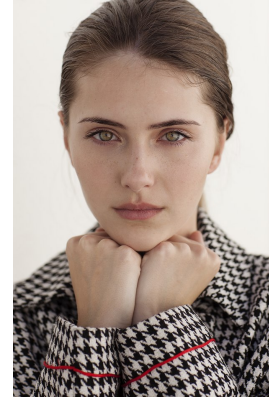

BOSS MODELS

JOHANNESBURG

SIMONE KIRK

Height: 171cm Bust: 81cm Waist: 63cm Hips: 91cm Shoe: 5 UK Hair: Dark Blonde Eyes: Green

BOSS MODELS

JOHANNESBURG

SIMONE KIRK

Height: 171cm Bust: 81cm Waist: 63cm Hips: 91cm Shoe: 5 UK Hair: Dark Blonde Eyes: Green