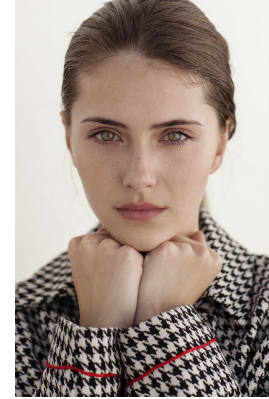

BOSS MODELS

JOHANNESBURG

SIMONE KIRK

Height: 171cm Bust: 81cm Waist: 63cm Hips: 91cm Shoe: 5 UK Hair: Dark Blonde Eyes: Green

BOSS MODELS

JOHANNESBURG

SIMONE KIRK

Height: 171cm Bust: 81cm Waist: 63cm Hips: 91cm Shoe: 5 UK Hair: Dark Blonde Eyes: Green