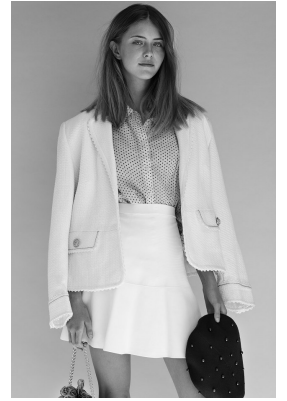

BOSS MODELS

JOHANNESBURG

SIMONE KIRK

Height: 171cm Bust: 81cm Waist: 63cm Hips: 91cm Shoe: 5 UK Hair: Dark Blonde Eyes: Green

BOSS MODELS

JOHANNESBURG

SIMONE KIRK

Height: 171cm Bust: 81cm Waist: 63cm Hips: 91cm Shoe: 5 UK Hair: Dark Blonde Eyes: Green