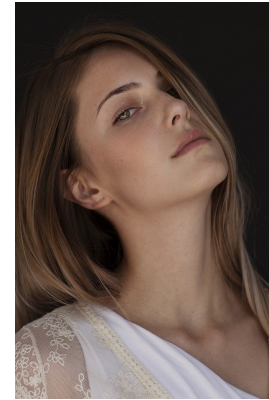

BOSS MODELS

JOHANNESBURG

SIMONE KIRK

Height: 171cm Bust: 81cm Waist: 63cm Hips: 91cm Shoe: 5 UK Hair: Dark Blonde Eyes: Green

BOSS MODELS

JOHANNESBURG

SIMONE KIRK

Height: 171cm Bust: 81cm Waist: 63cm Hips: 91cm Shoe: 5 UK Hair: Dark Blonde Eyes: Green