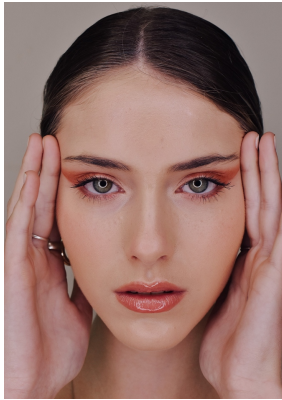

BOSS MODELS

JOHANNESBURG

SIMONE KIRK

Height: 171cm Bust: 81cm Waist: 63cm Hips: 91cm Shoe: 5 UK Hair: Dark Blonde Eyes: Green

BOSS MODELS

JOHANNESBURG

SIMONE KIRK

Height: 171cm Bust: 81cm Waist: 63cm Hips: 91cm Shoe: 5 UK Hair: Dark Blonde Eyes: Green