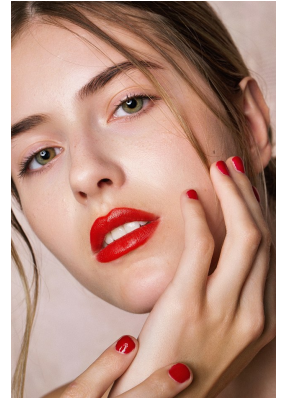

BOSS MODELS

JOHANNESBURG

SIMONE KIRK

Height: 171cm Bust: 81cm Waist: 63cm Hips: 91cm Shoe: 5 UK Hair: Dark Blonde Eyes: Green

BOSS MODELS

JOHANNESBURG

SIMONE KIRK

Height: 171cm Bust: 81cm Waist: 63cm Hips: 91cm Shoe: 5 UK Hair: Dark Blonde Eyes: Green