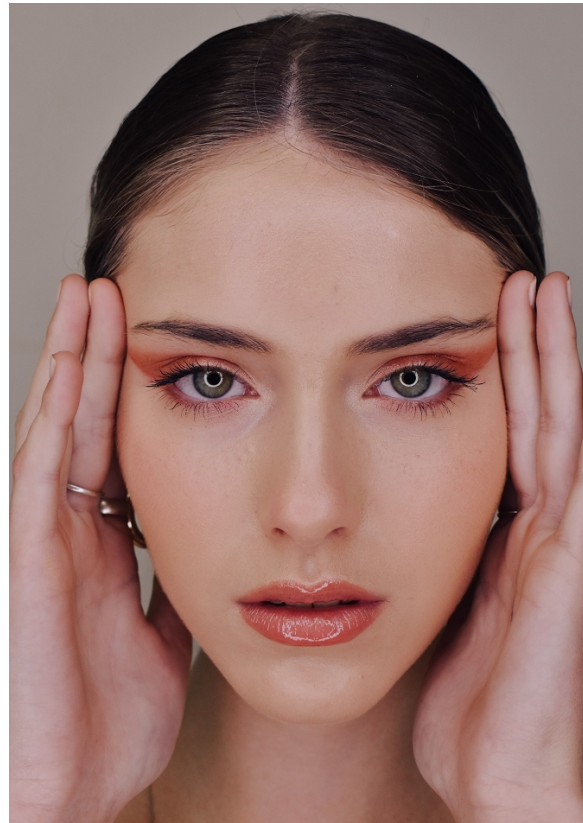

BOSS MODELS

JOHANNESBURG

SIMONE KIRK

Height: 171cm Bust: 81cm Waist: 63cm Hips: 91cm Shoe: 5 UK Hair: Dark Blonde Eyes: Green

BOSS MODELS

JOHANNESBURG

SIMONE KIRK

Height: 171cm Bust: 81cm Waist: 63cm Hips: 91cm Shoe: 5 UK Hair: Dark Blonde Eyes: Green