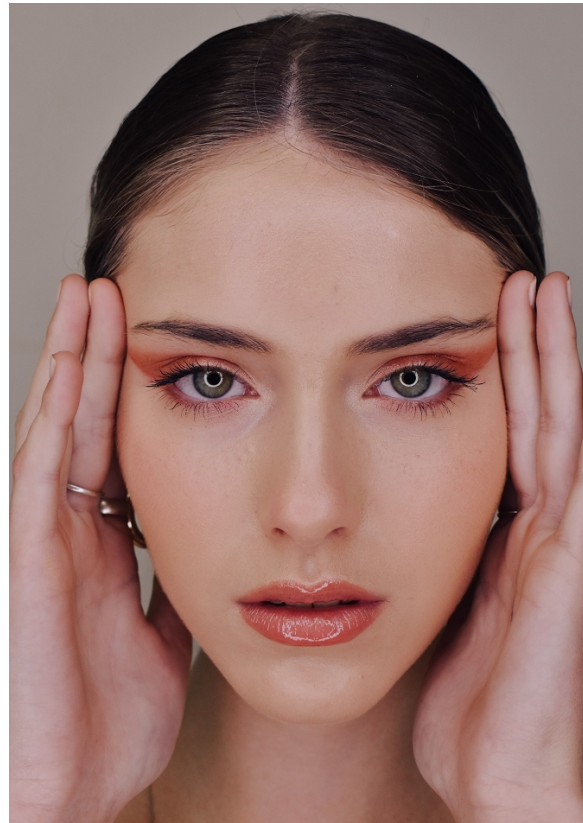

# BOSS MODELS

JOHANNESBURG

**SIMONE KIRK**

Height: 171cm Bust: 81cm Waist: 63cm Hips: 91cm Shoe: 5 UK Hair: Dark Blonde Eyes: Green

# BOSS MODELS

JOHANNESBURG

SIMONE KIRK

Height: 171cm Bust: 81cm Waist: 63cm Hips: 91cm Shoe: 5 UK Hair: Dark Blonde Eyes: Green