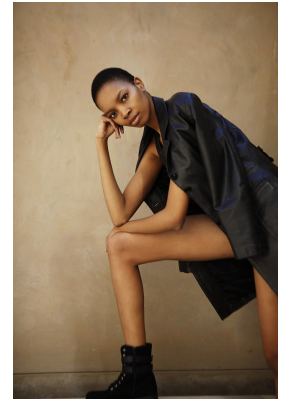

# BOSS MODELS

JOHANNESBURG

## GOSEGO MOKGOTHU

Height: 182cm Bust: 79cm Waist: 66cm Hips: 97cm Shoe: 6 UK Hair: Black Eyes: Black