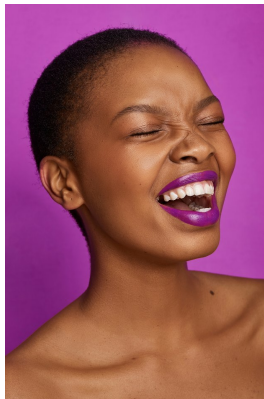

BOSS MODELS

JOHANNESBURG

GOSEGO MOKGOTHU

Height: 182cm Bust: 79cm Waist: 66cm Hips: 97cm Shoe: 6 UK Hair: Black Eyes: Black

BOSS MODELS

JOHANNESBURG

GOSEGO MOKGOTHU

Height: 182cm Bust: 79cm Waist: 66cm Hips: 97cm Shoe: 6 UK Hair: Black Eyes: Black