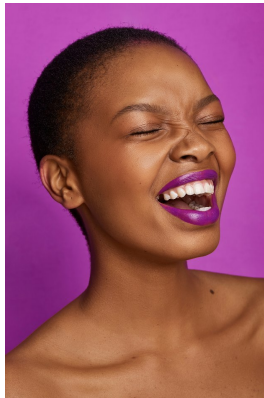

BOSS MODELS

JOHANNESBURG

GOSEGO MOKGOTHU

Height: 182cm Bust: 79cm Waist: 66cm Hips: 97cm Shoe: 6 UK Hair: Black Eyes: Black

BOSS MODELS

JOHANNESBURG

GOSEGO MOKGOTHU

Height: 182cm Bust: 79cm Waist: 66cm Hips: 97cm Shoe: 6 UK Hair: Black Eyes: Black