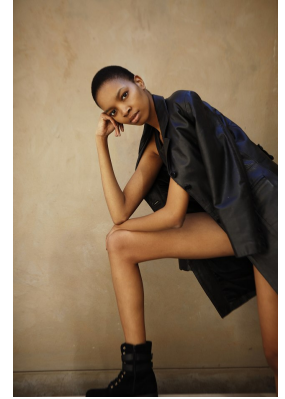

BOSS MODELS

JOHANNESBURG

GOSEGO MOKGOTHU

Height: 182cm Bust: 79cm Waist: 66cm Hips: 97cm Shoe: 6 UK Hair: Black Eyes: Black

BOSS MODELS

JOHANNESBURG

GOSEGO MOKGOTHU

Height: 182cm Bust: 79cm Waist: 66cm Hips: 97cm Shoe: 6 UK Hair: Black Eyes: Black