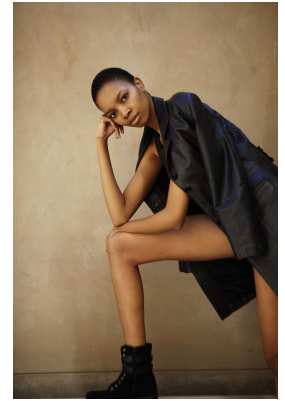

BOSS MODELS

JOHANNESBURG

GOSEGO MOKGOTHU

Height: 182cm Bust: 79cm Waist: 66cm Hips: 97cm Shoe: 6 UK Hair: Black Eyes: Black

BOSS MODELS

JOHANNESBURG

GOSEGO MOKGOTHU

Height: 182cm Bust: 79cm Waist: 66cm Hips: 97cm Shoe: 6 UK Hair: Black Eyes: Black