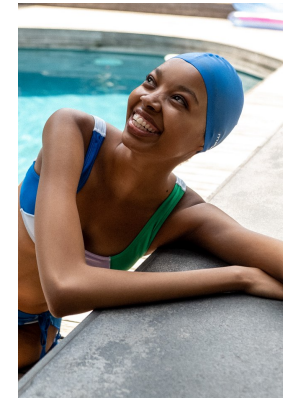

BOSS MODELS

JOHANNESBURG

GOSEGO MOKGOTHU

Height: 182cm Bust: 79cm Waist: 66cm Hips: 97cm Shoe: 6 UK Hair: Black Eyes: Black

BOSS MODELS

JOHANNESBURG

GOSEGO MOKGOTHU

Height: 182cm Bust: 79cm Waist: 66cm Hips: 97cm Shoe: 6 UK Hair: Black Eyes: Black