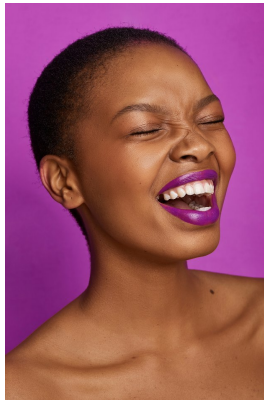

# BOSS MODELS

JOHANNESBURG

## GOSEGO MOKGOTHU

Height: 182cm Bust: 79cm Waist: 66cm Hips: 97cm Shoe: 6 UK Hair: Black Eyes: Black