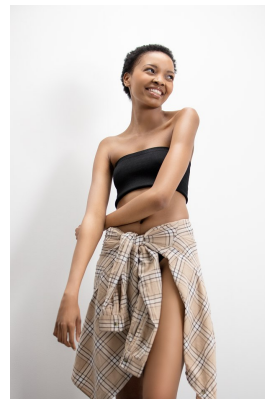

BOSS MODELS

JOHANNESBURG

GOSEGO MOKGOTHU

Height: 182cm Bust: 79cm Waist: 66cm Hips: 97cm Shoe: 6 UK Hair: Black Eyes: Black

BOSS MODELS

JOHANNESBURG

GOSEGO MOKGOTHU

Height: 182cm Bust: 79cm Waist: 66cm Hips: 97cm Shoe: 6 UK Hair: Black Eyes: Black