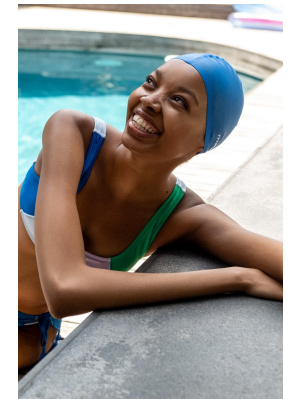

BOSS MODELS

JOHANNESBURG

GOSEGO MOKGOTHU

Height: 182cm Bust: 79cm Waist: 66cm Hips: 97cm Shoe: 6 UK Hair: Black Eyes: Black

BOSS MODELS

JOHANNESBURG

GOSEGO MOKGOTHU

Height: 182cm Bust: 79cm Waist: 66cm Hips: 97cm Shoe: 6 UK Hair: Black Eyes: Black