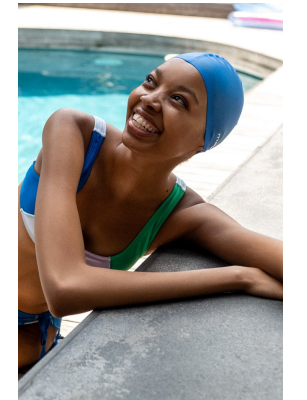

# BOSS MODELS

JOHANNESBURG

## GOSEGO MOKGOTHU

Height: 182cm Bust: 79cm Waist: 66cm Hips: 97cm Shoe: 6 UK Hair: Black Eyes: Black