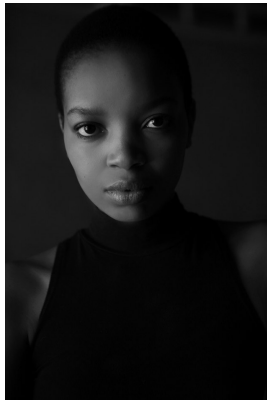

BOSS MODELS

JOHANNESBURG

GOSEGO MOKGOTHU

Height: 182cm Bust: 79cm Waist: 66cm Hips: 97cm Shoe: 6 UK Hair: Black Eyes: Black

BOSS MODELS

JOHANNESBURG

GOSEGO MOKGOTHU

Height: 182cm Bust: 79cm Waist: 66cm Hips: 97cm Shoe: 6 UK Hair: Black Eyes: Black