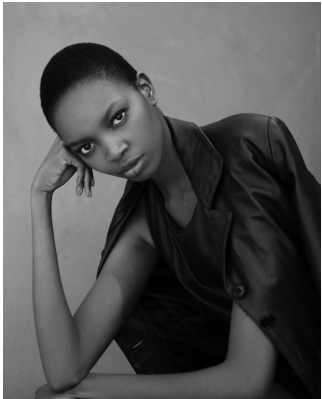

BOSS MODELS

JOHANNESBURG

GOSEGO MOKGOTHU

Height: 182cm Bust: 79cm Waist: 66cm Hips: 97cm Shoe: 6 UK Hair: Black Eyes: Black

BOSS MODELS

JOHANNESBURG

GOSEGO MOKGOTHU

Height: 182cm Bust: 79cm Waist: 66cm Hips: 97cm Shoe: 6 UK Hair: Black Eyes: Black