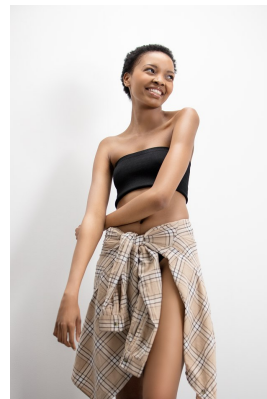

BOSS MODELS

JOHANNESBURG

GOSEGO MOKGOTHU

Height: 182cm Bust: 79cm Waist: 66cm Hips: 97cm Shoe: 6 UK Hair: Black Eyes: Black

BOSS MODELS

JOHANNESBURG

GOSEGO MOKGOTHU

Height: 182cm Bust: 79cm Waist: 66cm Hips: 97cm Shoe: 6 UK Hair: Black Eyes: Black