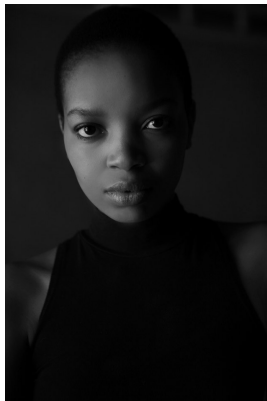

# BOSS MODELS

JOHANNESBURG

## GOSEGO MOKGOTHU

Height: 182cm Bust: 79cm Waist: 66cm Hips: 97cm Shoe: 6 UK Hair: Black Eyes: Black