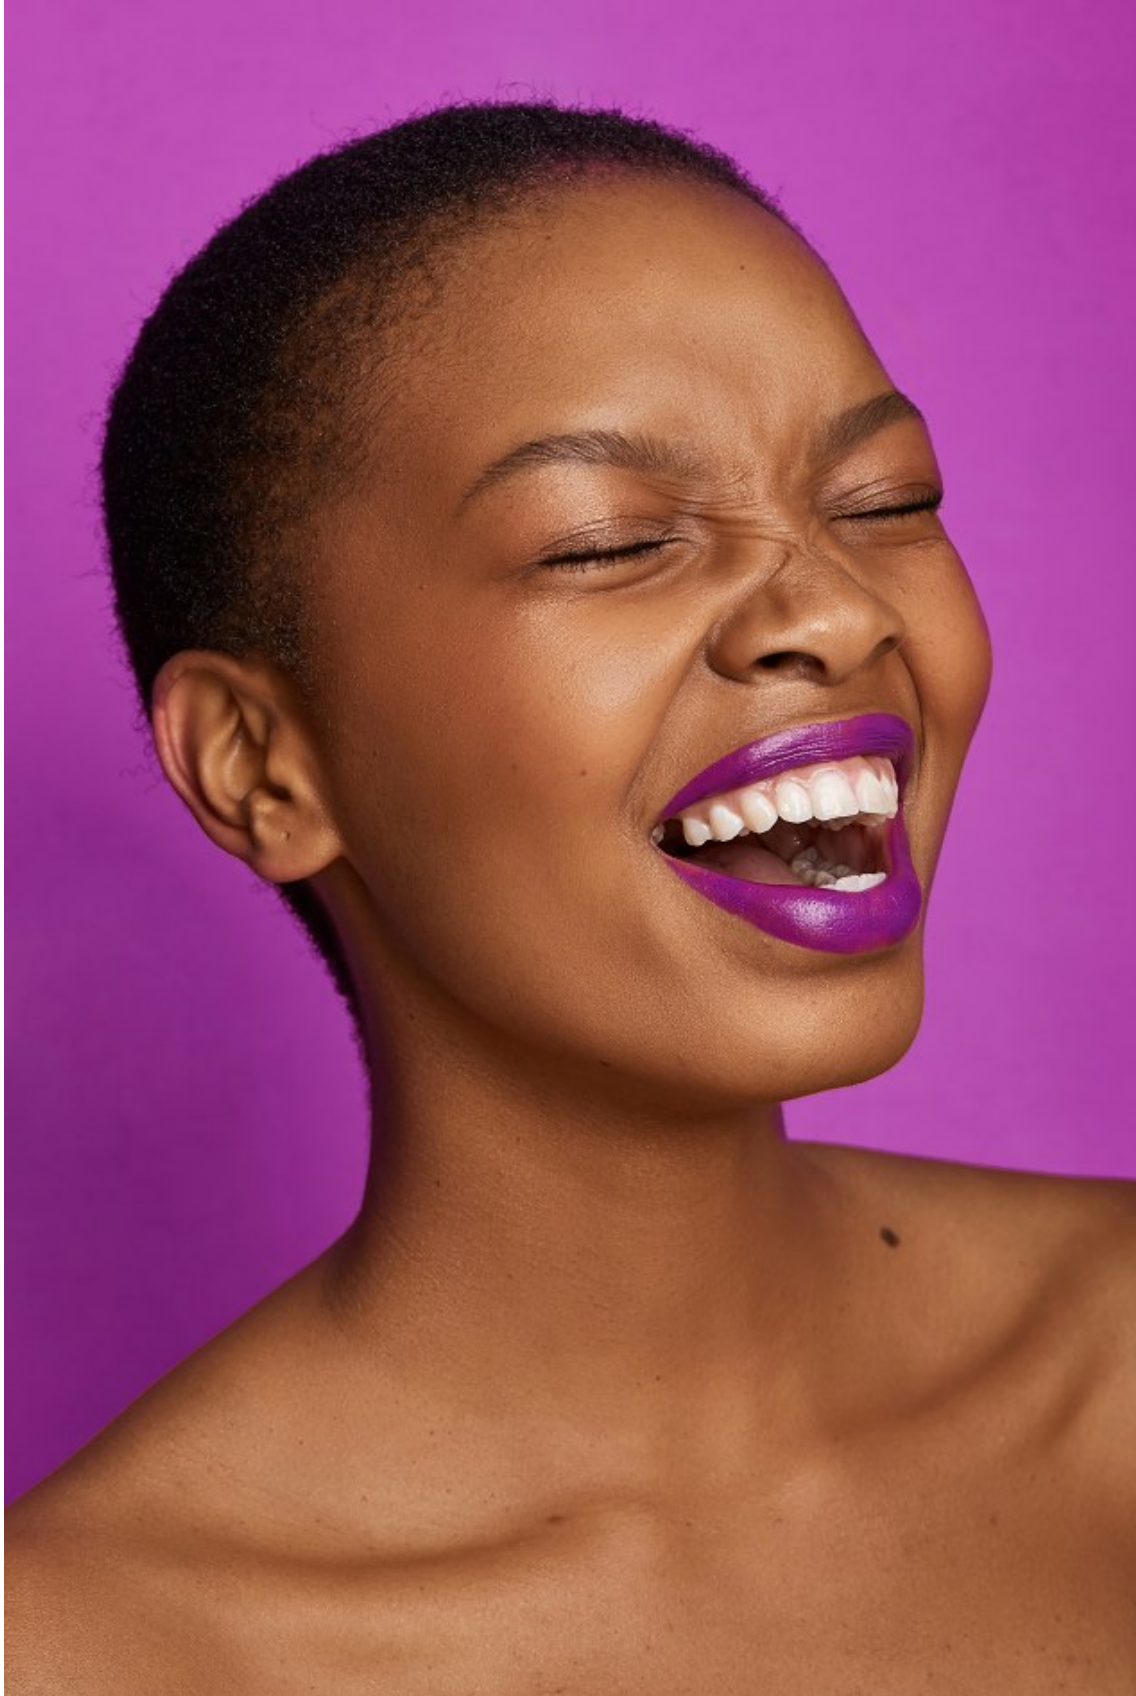

GOSEGO MOKGOTHU

BOSS MODELS

JOHANNESBURG

GOSEGO MOKGOTHU

Height: 182cm Bust: 79cm Waist: 66cm Hips: 97cm Shoe: 6 UK Hair: Black Eyes: Black