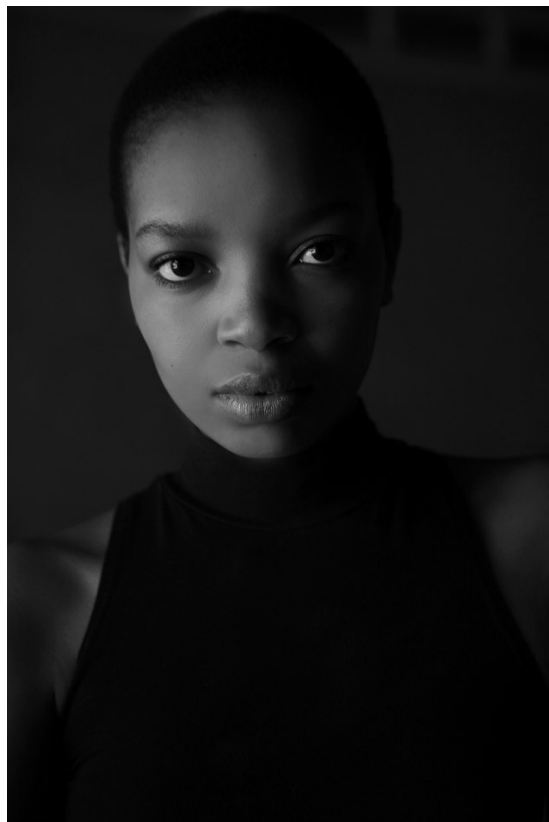

BOSS MODELS

JOHANNESBURG

GOSEGO MOKGOTHU

Height: 182cm Bust: 79cm Waist: 66cm Hips: 97cm Shoe: 6 UK Hair: Black Eyes: Black

BOSS MODELS

JOHANNESBURG

GOSEGO MOKGOTHU

Height: 182cm Bust: 79cm Waist: 66cm Hips: 97cm Shoe: 6 UK Hair: Black Eyes: Black