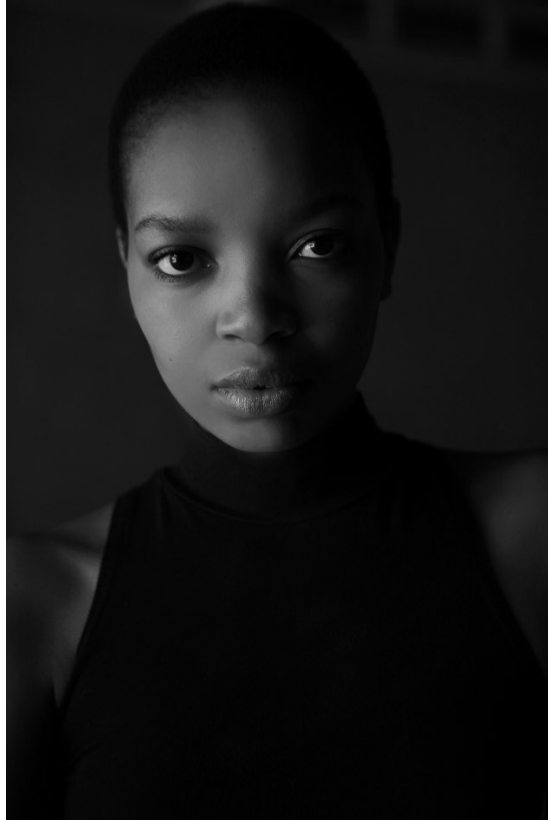

BOSS MODELS

JOHANNESBURG

GOSEGO MOKGOTHU

Height: 182cm Bust: 79cm Waist: 66cm Hips: 97cm Shoe: 6 UK Hair: Black Eyes: Black

BOSS MODELS

JOHANNESBURG

GOSEGO MOKGOTHU

Height: 182cm Bust: 79cm Waist: 66cm Hips: 97cm Shoe: 6 UK Hair: Black Eyes: Black