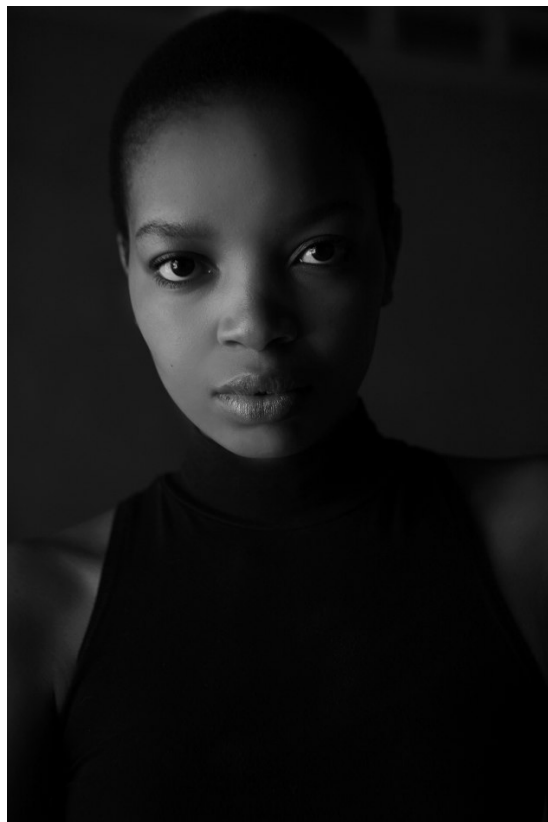

BOSS MODELS

JOHANNESBURG

GOSEGO MOKGOTHU

Height: 182cm Bust: 79cm Waist: 66cm Hips: 97cm Shoe: 6 UK Hair: Black Eyes: Black

BOSS MODELS

JOHANNESBURG

GOSEGO MOKGOTHU

Height: 182cm Bust: 79cm Waist: 66cm Hips: 97cm Shoe: 6 UK Hair: Black Eyes: Black