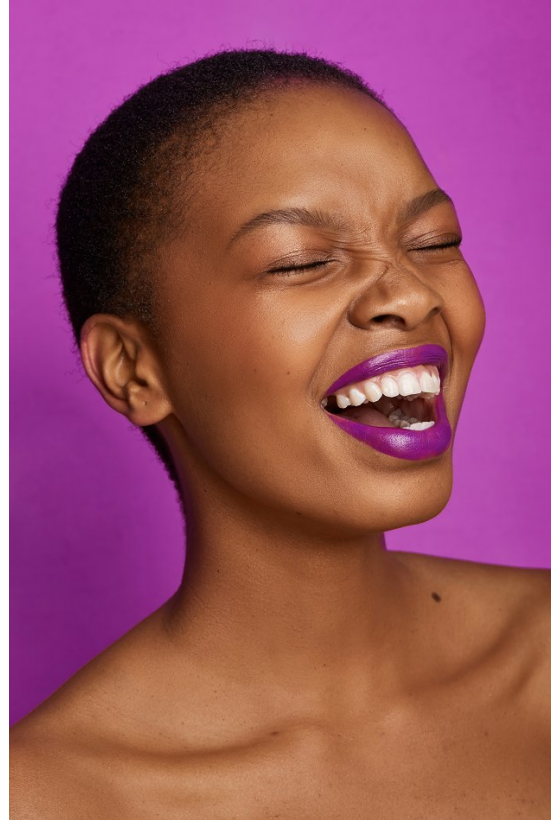

BOSS MODELS

JOHANNESBURG

GOSEGO MOKGOTHU

Height: 182cm Bust: 79cm Waist: 66cm Hips: 97cm Shoe: 6 UK Hair: Black Eyes: Black

BOSS MODELS

JOHANNESBURG

GOSEGO MOKGOTHU

Height: 182cm Bust: 79cm Waist: 66cm Hips: 97cm Shoe: 6 UK Hair: Black Eyes: Black