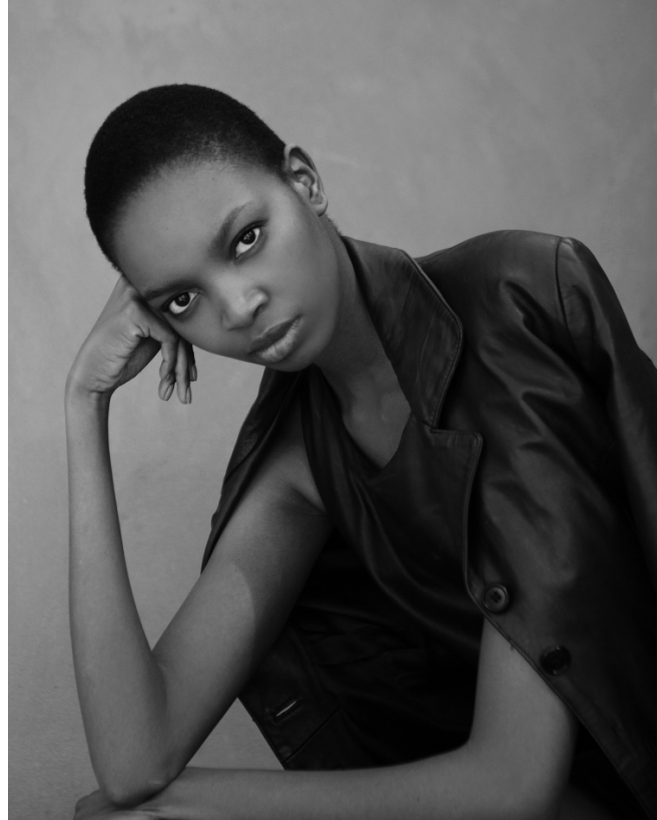

BOSS MODELS

JOHANNESBURG

GOSEGO MOKGOTHU

Height: 182cm Bust: 79cm Waist: 66cm Hips: 97cm Shoe: 6 UK Hair: Black Eyes: Black

BOSS MODELS

JOHANNESBURG

GOSEGO MOKGOTHU

Height: 182cm Bust: 79cm Waist: 66cm Hips: 97cm Shoe: 6 UK Hair: Black Eyes: Black