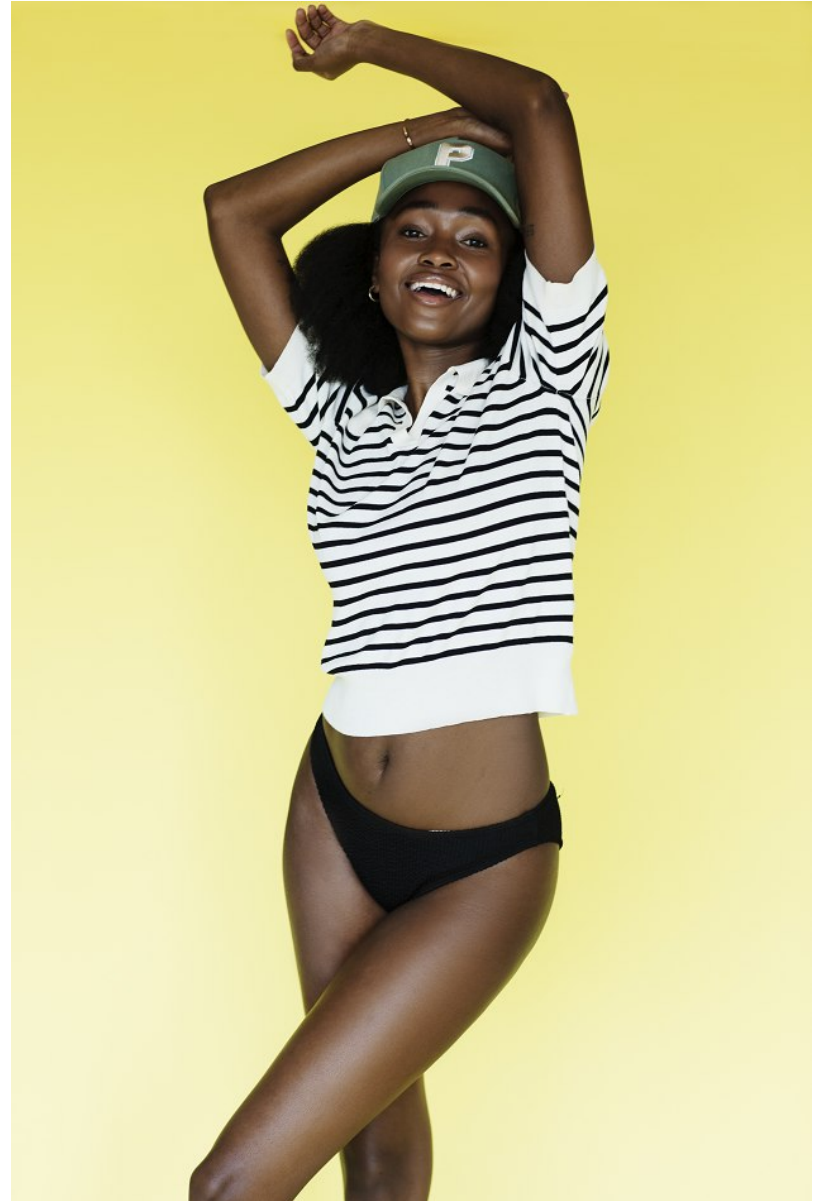

BOSS MODELS

JOHANNESBURG

BOLEDI SESHOKA

Height: 174cm Bust: 84cm Waist: 68cm Hips: 94cm Shoe: 5 UK Hair: Black Eyes: Brown

BOSS MODELS

JOHANNESBURG

BOLEDI SESHOKA

Height: 174cm Bust: 84cm Waist: 68cm Hips: 94cm Shoe: 5 UK Hair: Black Eyes: Brown