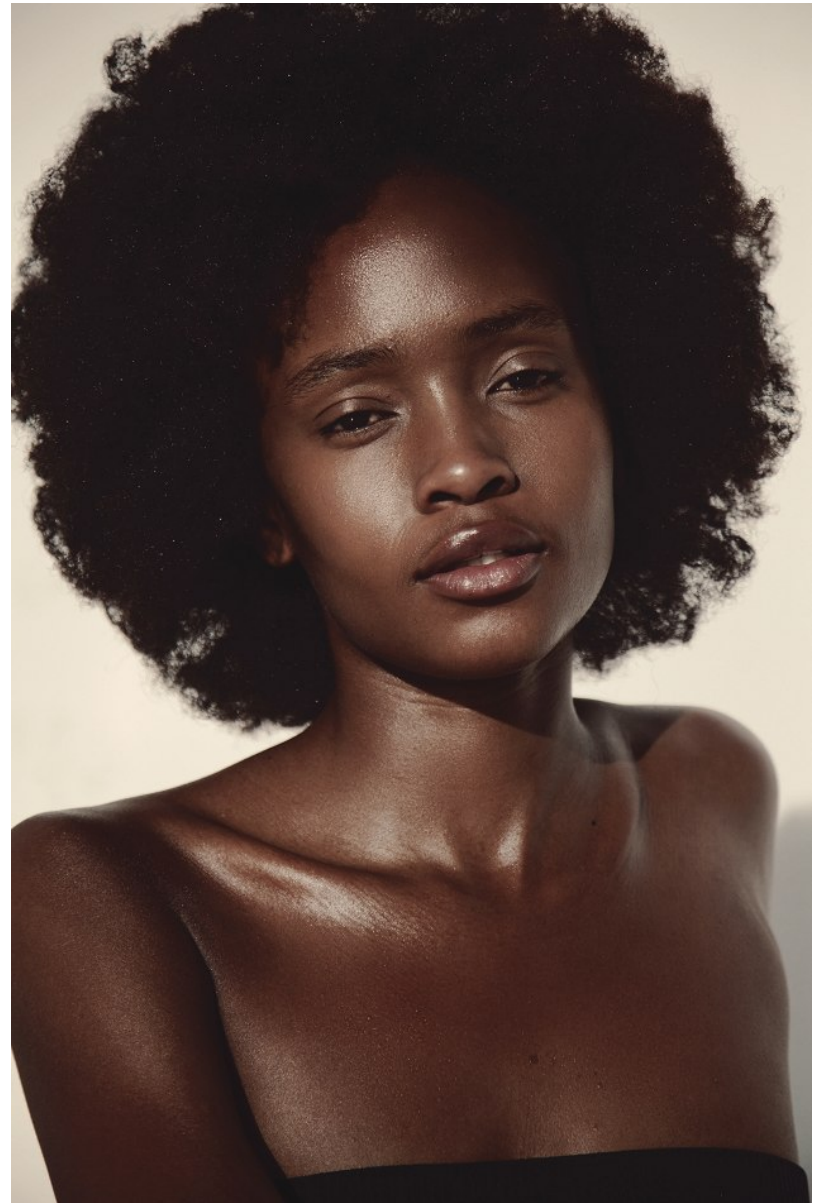

BOSS MODELS

JOHANNESBURG

BOLEDI SESHOKA

Height: 174cm Bust: 84cm Waist: 68cm Hips: 94cm Shoe: 5 UK Hair: Black Eyes: Brown

BOSS MODELS

JOHANNESBURG

BOLEDI SESHOKA

Height: 174cm Bust: 84cm Waist: 68cm Hips: 94cm Shoe: 5 UK Hair: Black Eyes: Brown