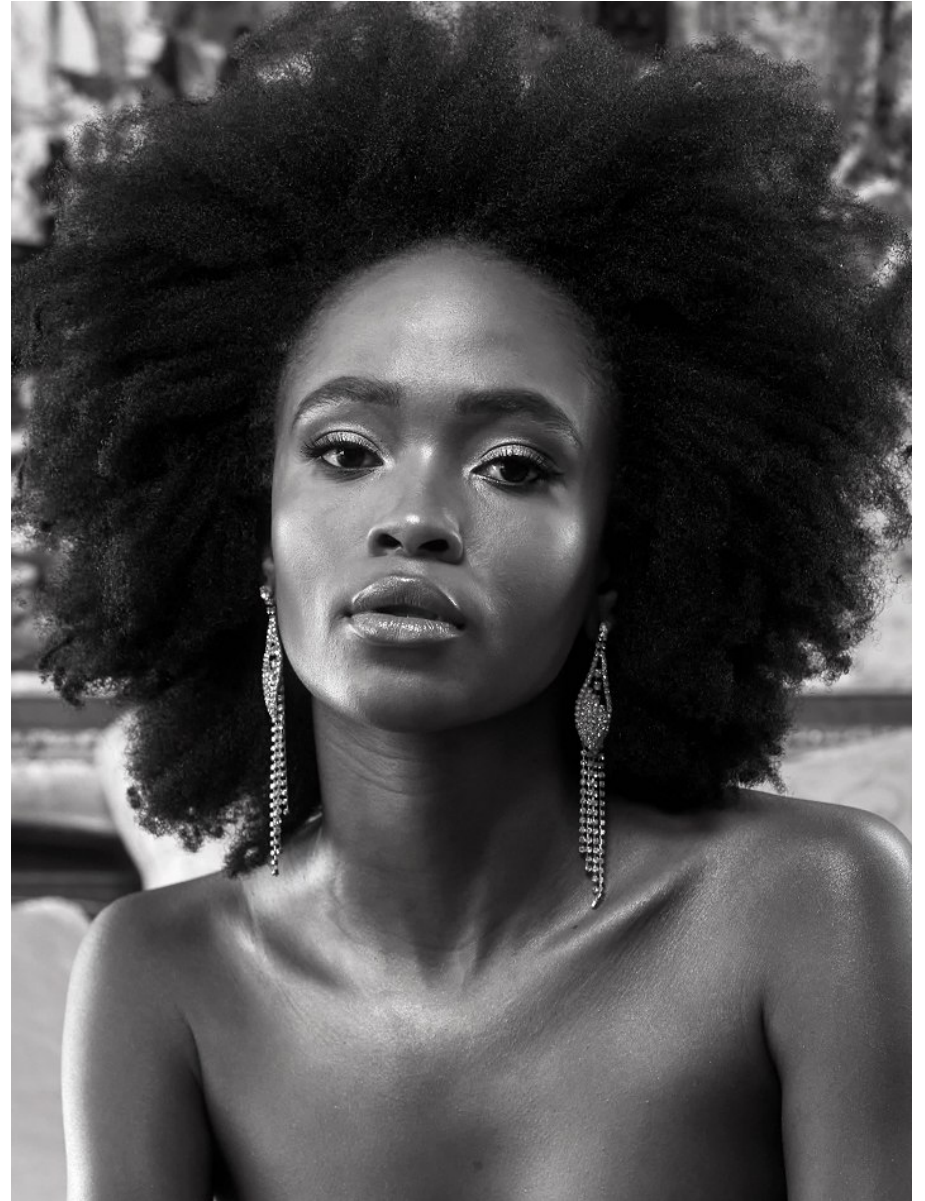

# BOSS MODELS

JOHANNESBURG

BOLEDI SESHOKA

Height: 174cm Bust: 84cm Waist: 68cm Hips: 94cm Shoe: 5 UK Hair: Black Eyes: Brown