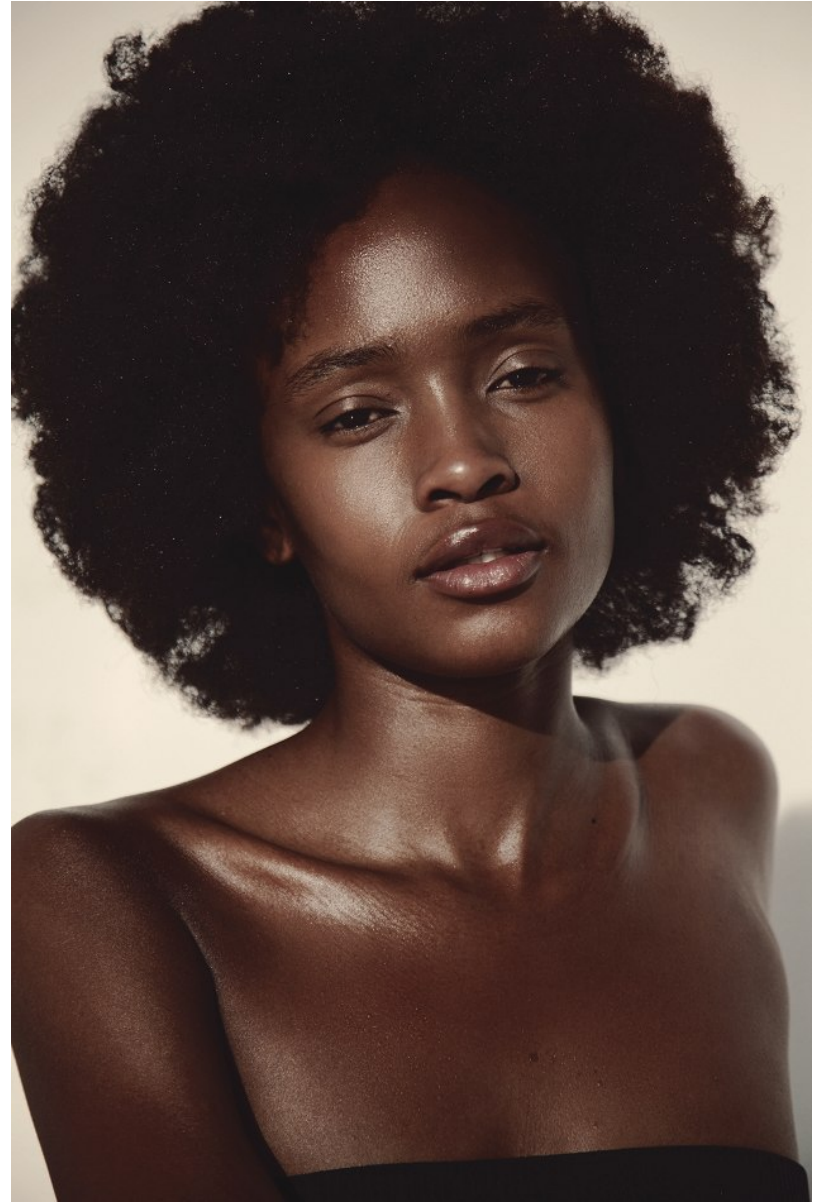

# BOSS MODELS

JOHANNESBURG

**BOLEDI SESHOKA**

Height: 174cm Bust: 84cm Waist: 68cm Hips: 94cm Shoe: 5 UK Hair: Black Eyes: Brown