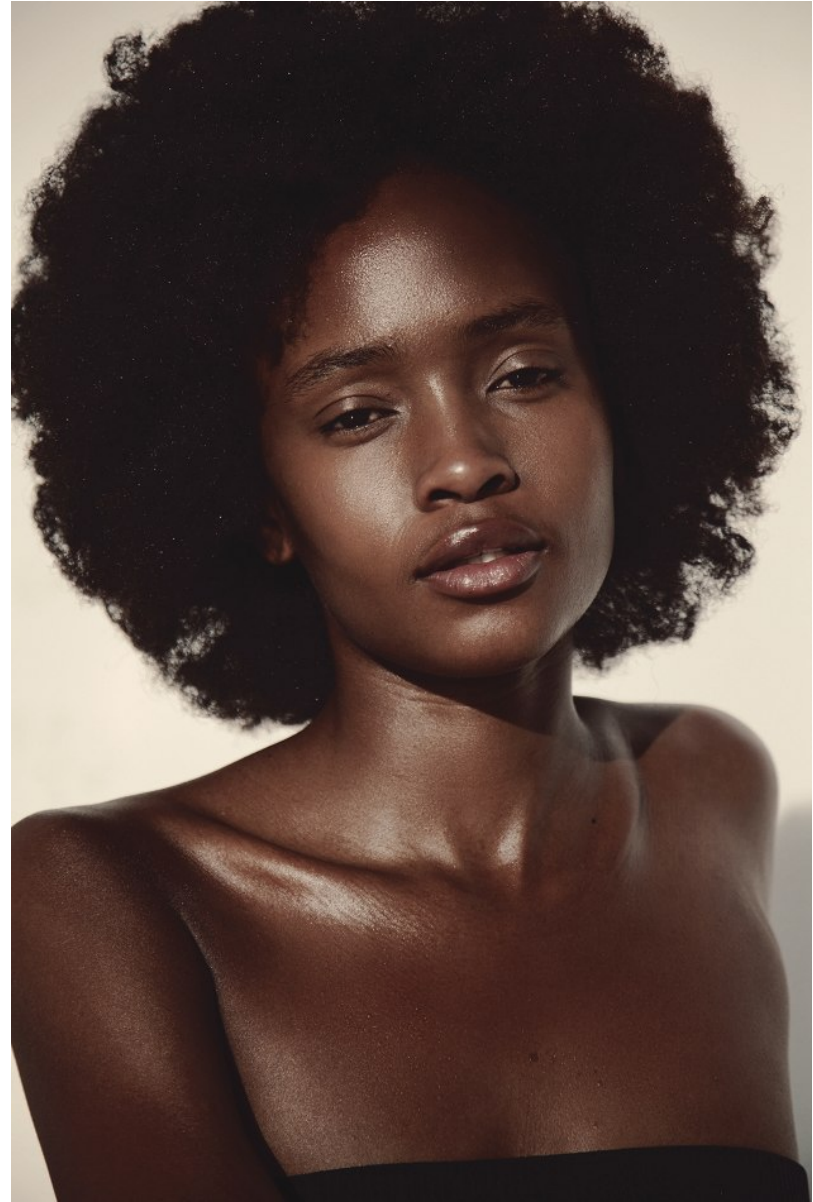

BOSS MODELS

JOHANNESBURG

BOLEDI SESHOKA

Height: 174cm Bust: 84cm Waist: 68cm Hips: 94cm Shoe: 5 UK Hair: Black Eyes: Brown

BOSS MODELS

JOHANNESBURG

BOLEDI SESHOKA

Height: 174cm Bust: 84cm Waist: 68cm Hips: 94cm Shoe: 5 UK Hair: Black Eyes: Brown