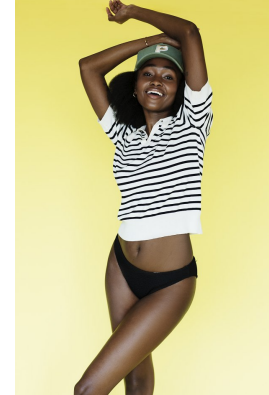

BOSS MODELS

JOHANNESBURG

BOLEDI SESHOKA

Height: 174cm Bust: 84cm Waist: 68cm Hips: 94cm Shoe: 5 UK Hair: Black Eyes: Brown

BOSS MODELS

JOHANNESBURG

BOLEDI SESHOKA

Height: 174cm Bust: 84cm Waist: 68cm Hips: 94cm Shoe: 5 UK Hair: Black Eyes: Brown

BOSS MODELS

JOHANNESBURG

BOLEDI SESHOKA

Height: 174cm Bust: 84cm Waist: 68cm Hips: 94cm Shoe: 5 UK Hair: Black Eyes: Brown