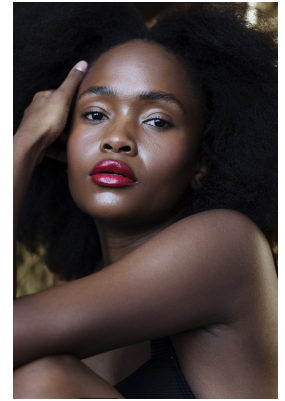

BOSS MODELS

JOHANNESBURG

BOLEDI SESHOKA

Height: 174cm Bust: 84cm Waist: 68cm Hips: 94cm Shoe: 5 UK Hair: Black Eyes: Brown

BOSS MODELS

JOHANNESBURG

BOLEDI SESHOKA

Height: 174cm Bust: 84cm Waist: 68cm Hips: 94cm Shoe: 5 UK Hair: Black Eyes: Brown

BOSS MODELS

JOHANNESBURG

BOLEDI SESHOKA

Height: 174cm Bust: 84cm Waist: 68cm Hips: 94cm Shoe: 5 UK Hair: Black Eyes: Brown