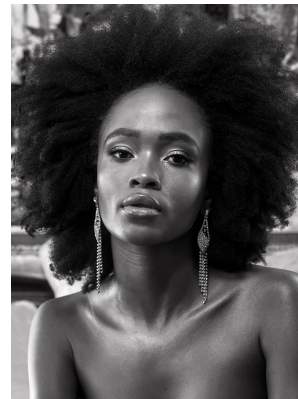

BOSS MODELS

JOHANNESBURG

BOLEDI SESHOKA

Height: 174cm Bust: 84cm Waist: 68cm Hips: 94cm Shoe: 5 UK Hair: Black Eyes: Brown

BOSS MODELS

JOHANNESBURG

BOLEDI SESHOKA

Height: 174cm Bust: 84cm Waist: 68cm Hips: 94cm Shoe: 5 UK Hair: Black Eyes: Brown

BOSS MODELS

JOHANNESBURG

BOLEDI SESHOKA

Height: 174cm Bust: 84cm Waist: 68cm Hips: 94cm Shoe: 5 UK Hair: Black Eyes: Brown