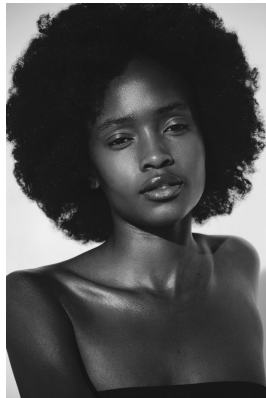

BOSS MODELS

JOHANNESBURG

BOLEDI SESHOKA

Height: 174cm Bust: 84cm Waist: 68cm Hips: 94cm Shoe: 5 UK Hair: Black Eyes: Brown

BOSS MODELS

JOHANNESBURG

BOLEDI SESHOKA

Height: 174cm Bust: 84cm Waist: 68cm Hips: 94cm Shoe: 5 UK Hair: Black Eyes: Brown

BOSS MODELS

JOHANNESBURG

BOLEDI SESHOKA

Height: 174cm Bust: 84cm Waist: 68cm Hips: 94cm Shoe: 5 UK Hair: Black Eyes: Brown