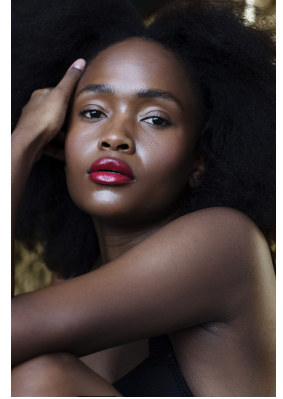

BOSS MODELS

JOHANNESBURG

BOLEDI SESHOKA

Height: 174cm Bust: 84cm Waist: 68cm Hips: 94cm Shoe: 5 UK Hair: Black Eyes: Brown

BOSS MODELS

JOHANNESBURG

BOLEDI SESHOKA

Height: 174cm Bust: 84cm Waist: 68cm Hips: 94cm Shoe: 5 UK Hair: Black Eyes: Brown

BOSS MODELS

JOHANNESBURG

BOLEDI SESHOKA

Height: 174cm Bust: 84cm Waist: 68cm Hips: 94cm Shoe: 5 UK Hair: Black Eyes: Brown