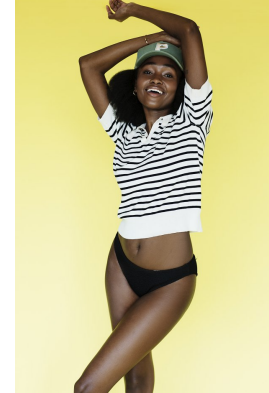

BOSS MODELS

JOHANNESBURG

BOLEDI SESHOKA

Height: 174cm Bust: 84cm Waist: 68cm Hips: 94cm Shoe: 5 UK Hair: Black Eyes: Brown

BOSS MODELS

JOHANNESBURG

BOLEDI SESHOKA

Height: 174cm Bust: 84cm Waist: 68cm Hips: 94cm Shoe: 5 UK Hair: Black Eyes: Brown

BOSS MODELS

JOHANNESBURG

BOLEDI SESHOKA

Height: 174cm Bust: 84cm Waist: 68cm Hips: 94cm Shoe: 5 UK Hair: Black Eyes: Brown