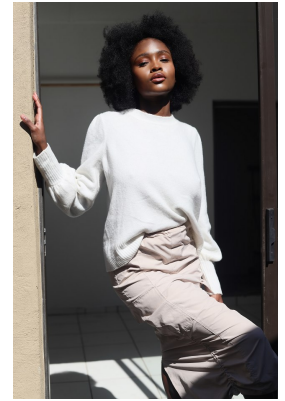

BOSS MODELS

JOHANNESBURG

BOLEDI SESHOKA

Height: 174cm Bust: 84cm Waist: 68cm Hips: 94cm Shoe: 5 UK Hair: Black Eyes: Brown

BOSS MODELS

JOHANNESBURG

BOLEDI SESHOKA

Height: 174cm Bust: 84cm Waist: 68cm Hips: 94cm Shoe: 5 UK Hair: Black Eyes: Brown

BOSS MODELS

JOHANNESBURG

BOLEDI SESHOKA

Height: 174cm Bust: 84cm Waist: 68cm Hips: 94cm Shoe: 5 UK Hair: Black Eyes: Brown