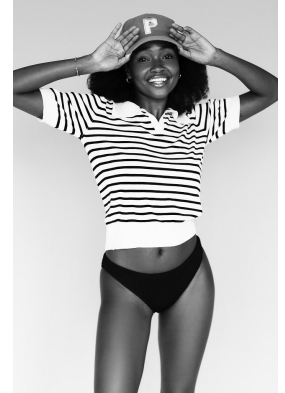

BOSS MODELS

JOHANNESBURG

BOLEDI SESHOKA

Height: 174cm Bust: 84cm Waist: 68cm Hips: 94cm Shoe: 5 UK Hair: Black Eyes: Brown

BOSS MODELS

JOHANNESBURG

BOLEDI SESHOKA

Height: 174cm Bust: 84cm Waist: 68cm Hips: 94cm Shoe: 5 UK Hair: Black Eyes: Brown

BOSS MODELS

JOHANNESBURG

BOLEDI SESHOKA

Height: 174cm Bust: 84cm Waist: 68cm Hips: 94cm Shoe: 5 UK Hair: Black Eyes: Brown