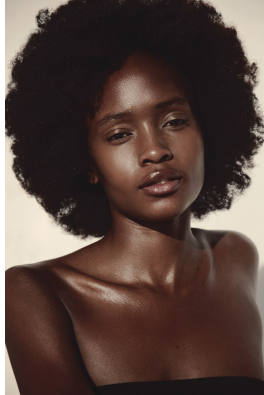

BOSS MODELS

JOHANNESBURG

BOLEDI SESHOKA

Height: 174cm Bust: 84cm Waist: 68cm Hips: 94cm Shoe: 5 UK Hair: Black Eyes: Brown

BOSS MODELS

JOHANNESBURG

BOLEDI SESHOKA

Height: 174cm Bust: 84cm Waist: 68cm Hips: 94cm Shoe: 5 UK Hair: Black Eyes: Brown

BOSS MODELS

JOHANNESBURG

BOLEDI SESHOKA

Height: 174cm Bust: 84cm Waist: 68cm Hips: 94cm Shoe: 5 UK Hair: Black Eyes: Brown