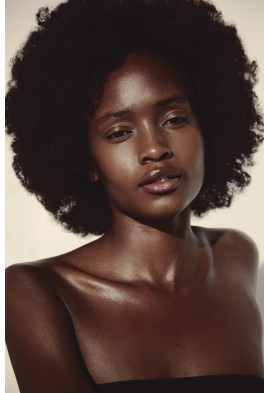

BOSS MODELS

JOHANNESBURG

BOLEDI SESHOKA

Height: 174cm Bust: 84cm Waist: 68cm Hips: 94cm Shoe: 5 UK Hair: Black Eyes: Brown

BOSS MODELS

JOHANNESBURG

BOLEDI SESHOKA

Height: 174cm Bust: 84cm Waist: 68cm Hips: 94cm Shoe: 5 UK Hair: Black Eyes: Brown

BOSS MODELS

JOHANNESBURG

BOLEDI SESHOKA

Height: 174cm Bust: 84cm Waist: 68cm Hips: 94cm Shoe: 5 UK Hair: Black Eyes: Brown