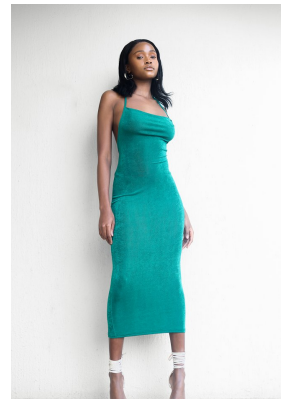

BOSS MODELS

JOHANNESBURG

BOLEDI SESHOKA

Height: 174cm Bust: 84cm Waist: 68cm Hips: 94cm Shoe: 5 UK Hair: Black Eyes: Brown

BOSS MODELS

JOHANNESBURG

BOLEDI SESHOKA

Height: 174cm Bust: 84cm Waist: 68cm Hips: 94cm Shoe: 5 UK Hair: Black Eyes: Brown

BOSS MODELS

JOHANNESBURG

BOLEDI SESHOKA

Height: 174cm Bust: 84cm Waist: 68cm Hips: 94cm Shoe: 5 UK Hair: Black Eyes: Brown