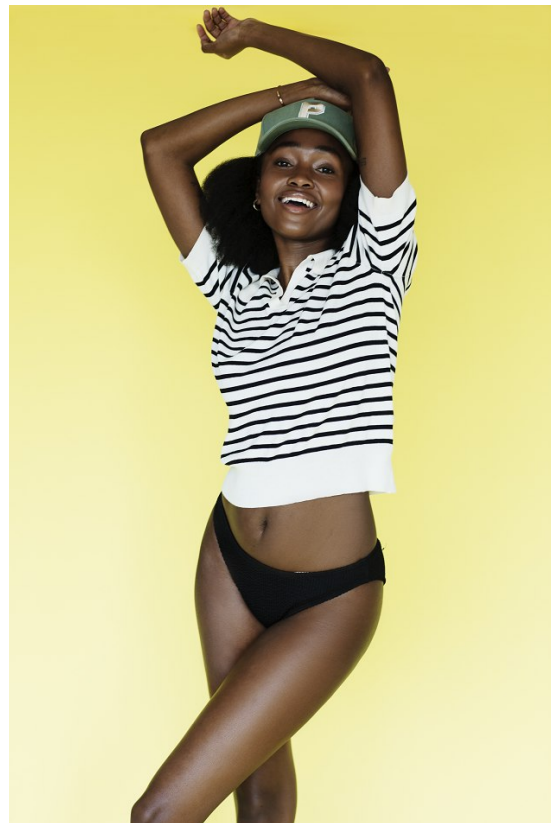

BOSS MODELS

JOHANNESBURG

BOLEDI SESHOKA

Height: 174cm Bust: 84cm Waist: 68cm Hips: 94cm Shoe: 5 UK Hair: Black Eyes: Brown

BOSS MODELS

JOHANNESBURG

BOLEDI SESHOKA

Height: 174cm Bust: 84cm Waist: 68cm Hips: 94cm Shoe: 5 UK Hair: Black Eyes: Brown