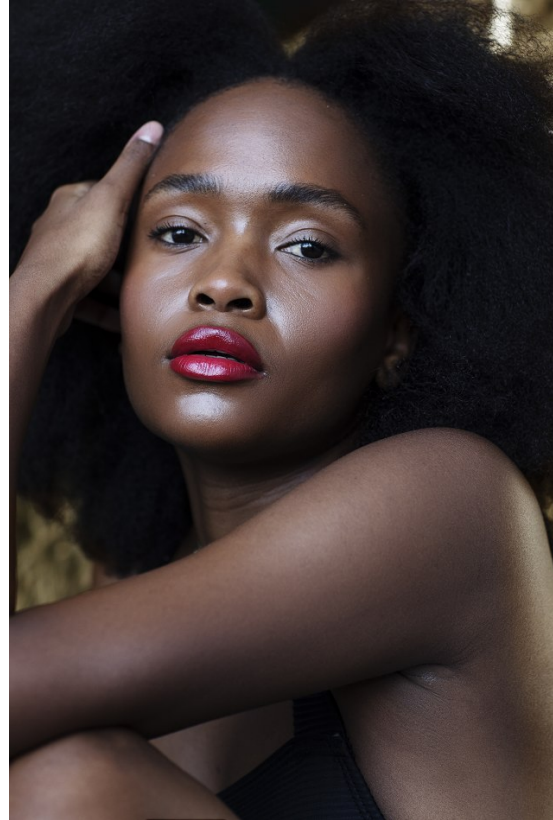

BOSS MODELS

JOHANNESBURG

BOLEDI SESHOKA

Height: 174cm Bust: 84cm Waist: 68cm Hips: 94cm Shoe: 5 UK Hair: Black Eyes: Brown

BOSS MODELS

JOHANNESBURG

BOLEDI SESHOKA

Height: 174cm Bust: 84cm Waist: 68cm Hips: 94cm Shoe: 5 UK Hair: Black Eyes: Brown