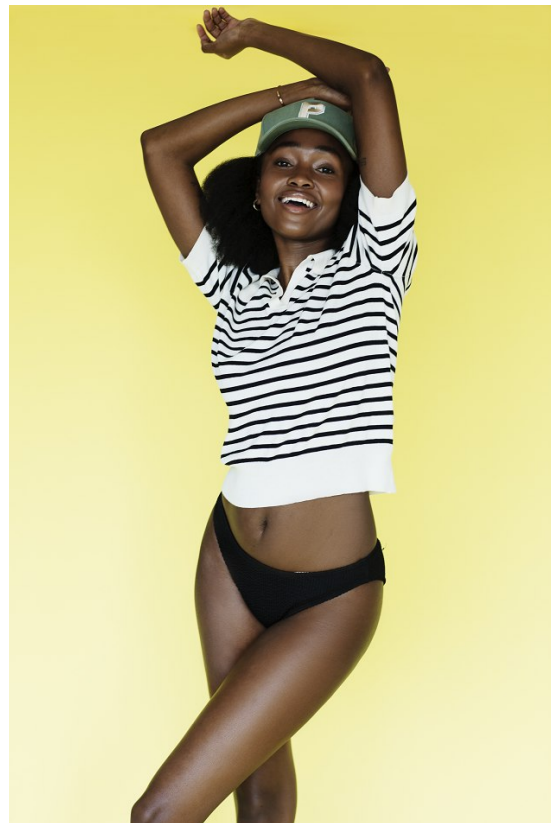

BOSS MODELS

JOHANNESBURG

BOLEDI SESHOKA

Height: 174cm Bust: 84cm Waist: 68cm Hips: 94cm Shoe: 5 UK Hair: Black Eyes: Brown