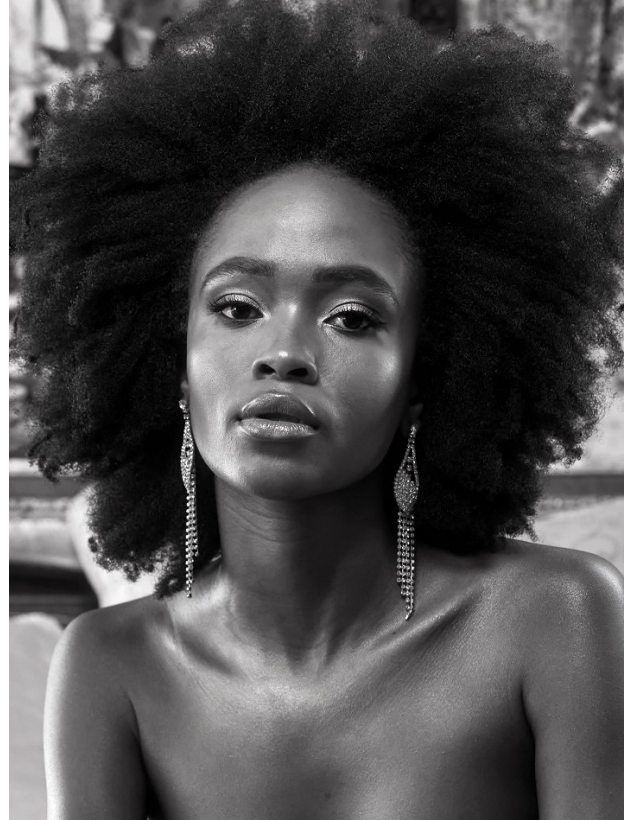

BOSS MODELS

JOHANNESBURG

BOLEDI SESHOKA

Height: 174cm Bust: 84cm Waist: 68cm Hips: 94cm Shoe: 5 UK Hair: Black Eyes: Brown