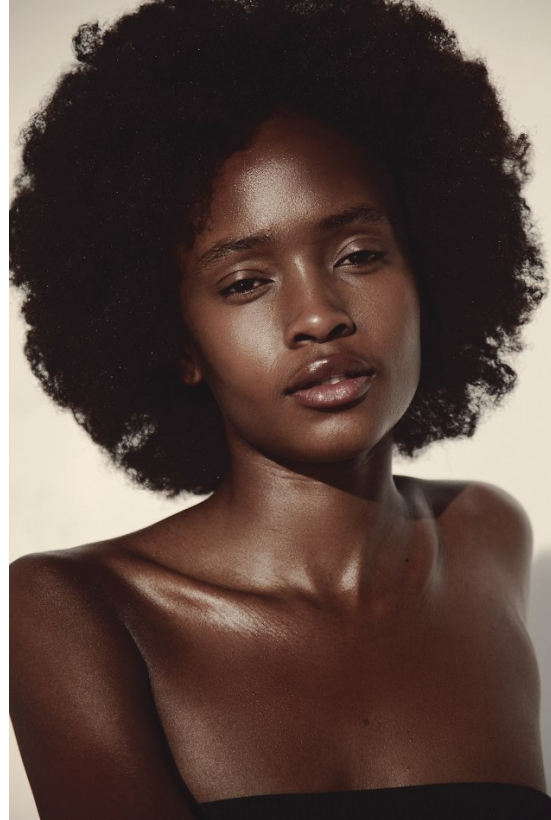

## BOLEDI SESHOKA

Height: 174cm Bust: 84cm Waist: 68cm Hips: 94cm Shoe: 5 UK Hair: Black Eyes: Brown

# BOSS MODELS

JOHANNESBURG