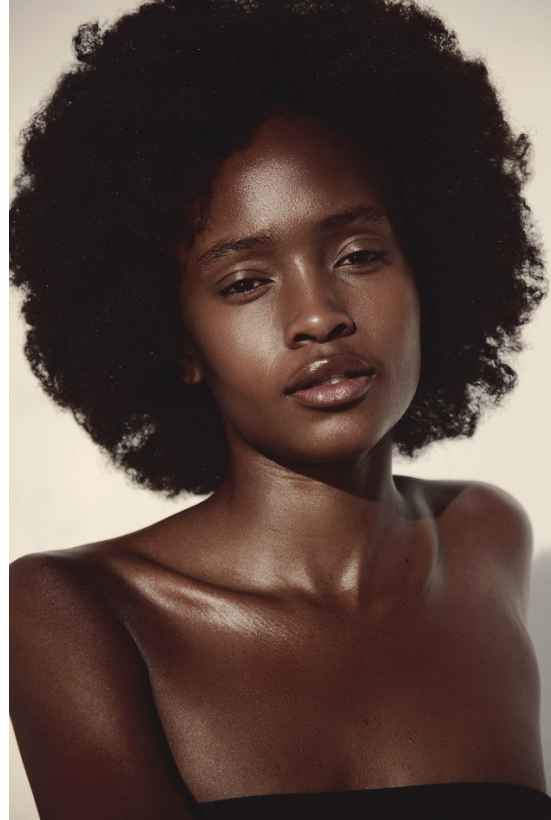

BOSS MODELS

JOHANNESBURG

BOLEDI SESHOKA

Height: 174cm Bust: 84cm Waist: 68cm Hips: 94cm Shoe: 5 UK Hair: Black Eyes: Brown

BOSS MODELS

JOHANNESBURG

BOLEDI SESHOKA

Height: 174cm Bust: 84cm Waist: 68cm Hips: 94cm Shoe: 5 UK Hair: Black Eyes: Brown