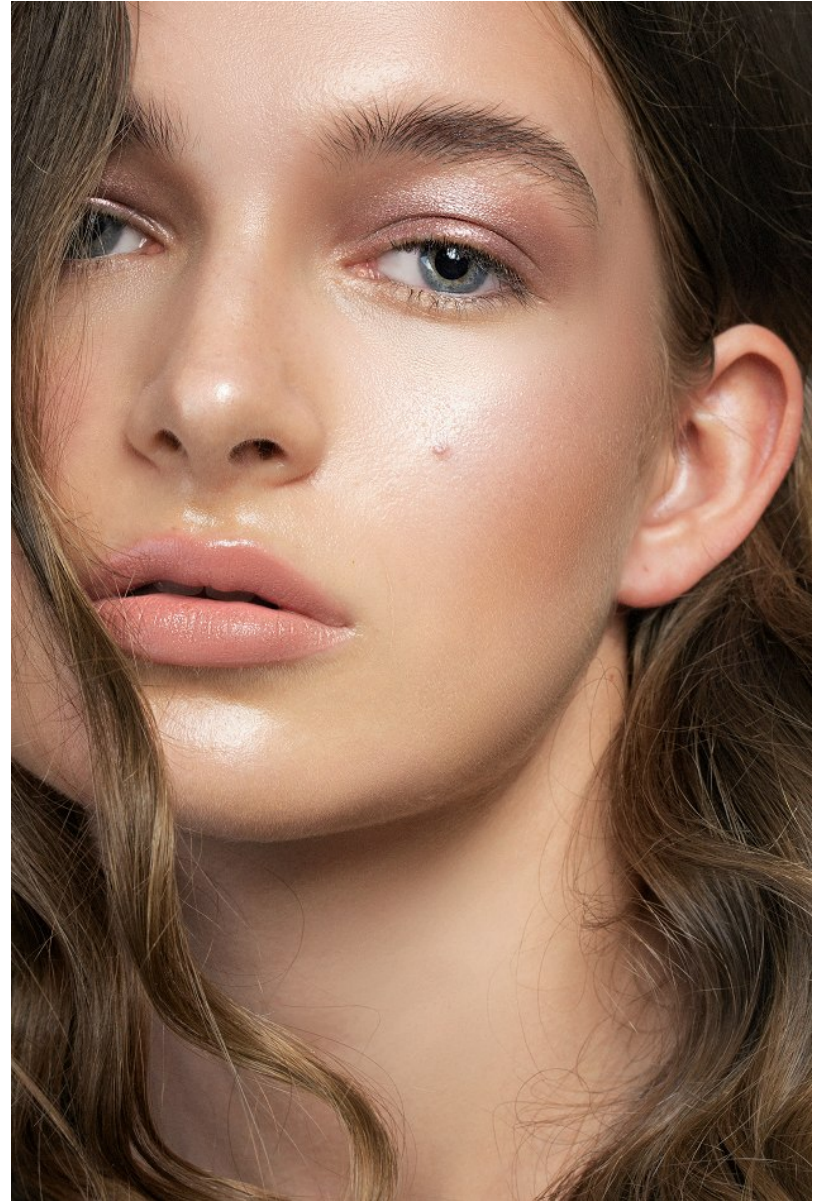

BOSS MODELS

JOHANNESBURG

GABRIELLA PERA

Height: 175cm Bust: 84cm Waist: 64cm Hips: 94cm Shoe: 8 UK Hair: Light Brown Eyes: Blue