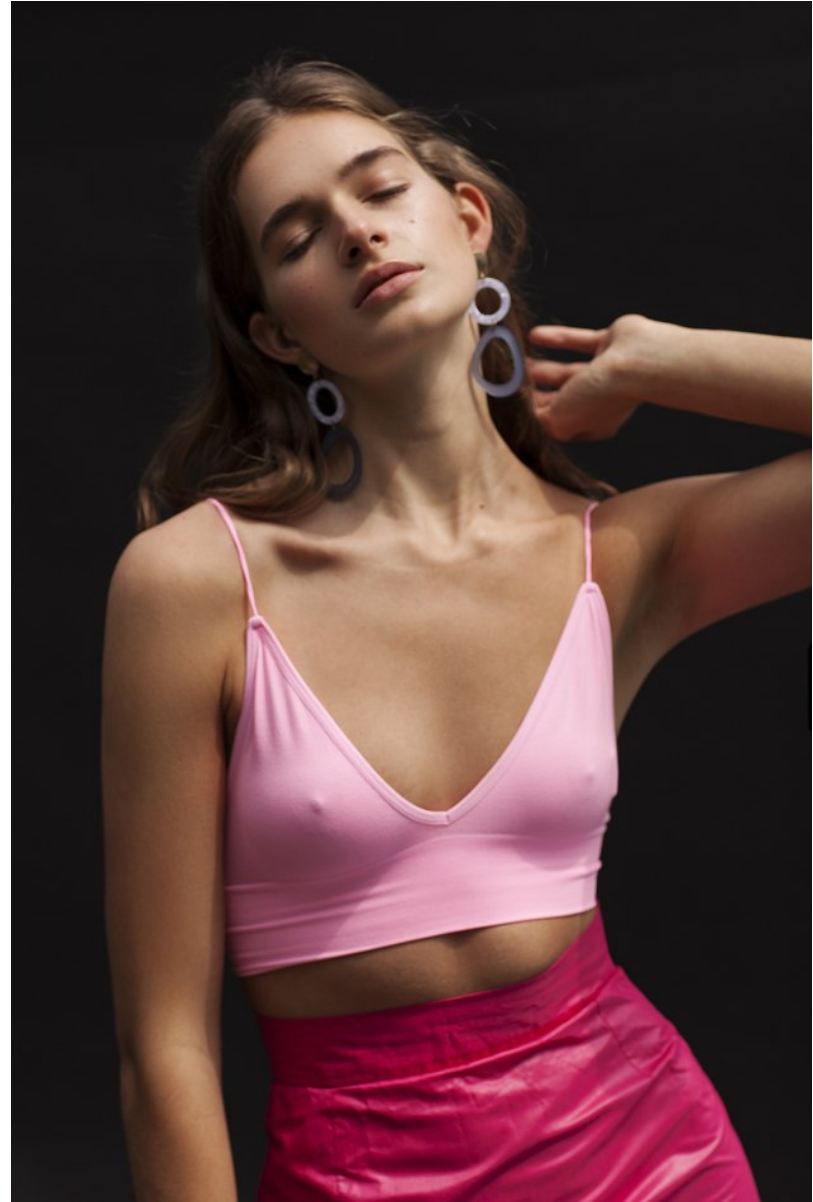

BOSS MODELS

JOHANNESBURG

GABRIELLA PERA

Height: 175cm Bust: 84cm Waist: 64cm Hips: 94cm Shoe: 8 UK Hair: Light Brown Eyes: Blue

BOSS MODELS

JOHANNESBURG

GABRIELLA PERA

Height: 175cm Bust: 84cm Waist: 64cm Hips: 94cm Shoe: 8 UK Hair: Light Brown Eyes: Blue