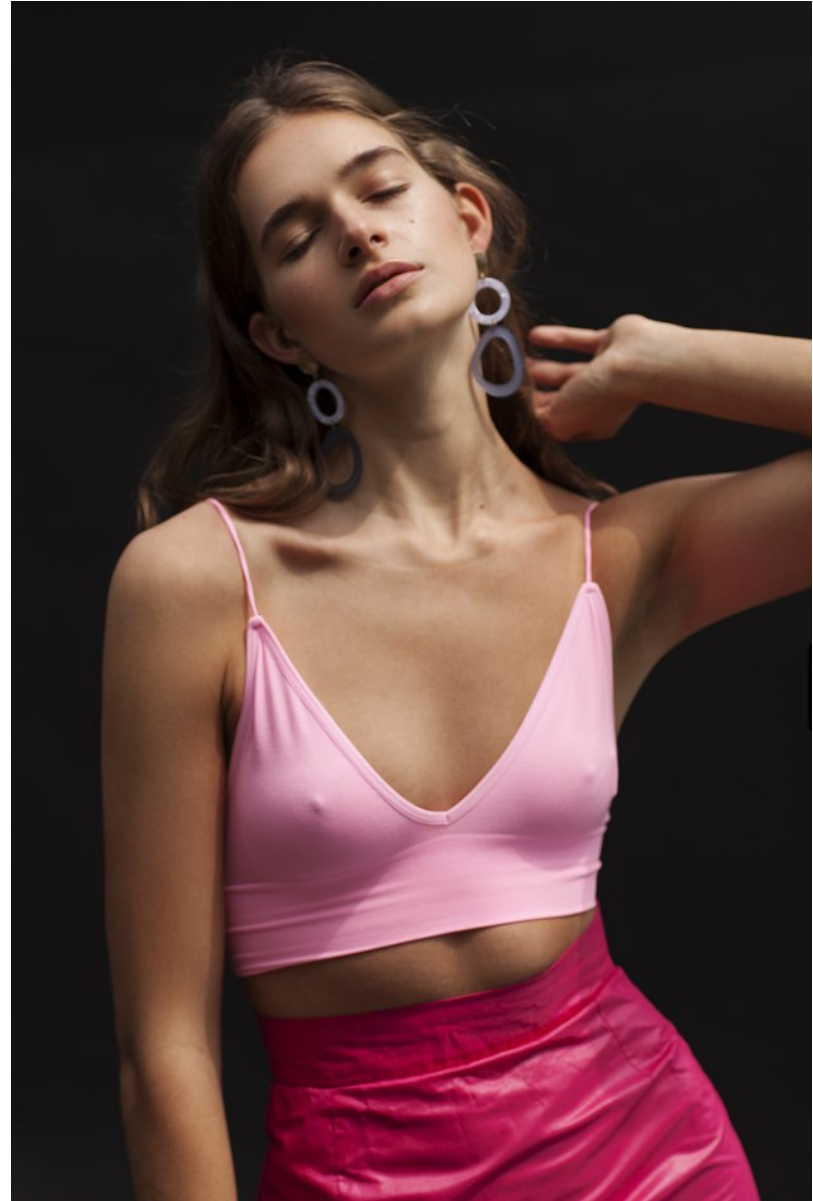

BOSS MODELS

JOHANNESBURG

GABRIELLA PERA

Height: 175cm Bust: 84cm Waist: 64cm Hips: 94cm Shoe: 8 UK Hair: Light Brown Eyes: Blue

BOSS MODELS

JOHANNESBURG

GABRIELLA PERA

Height: 175cm Bust: 84cm Waist: 64cm Hips: 94cm Shoe: 8 UK Hair: Light Brown Eyes: Blue