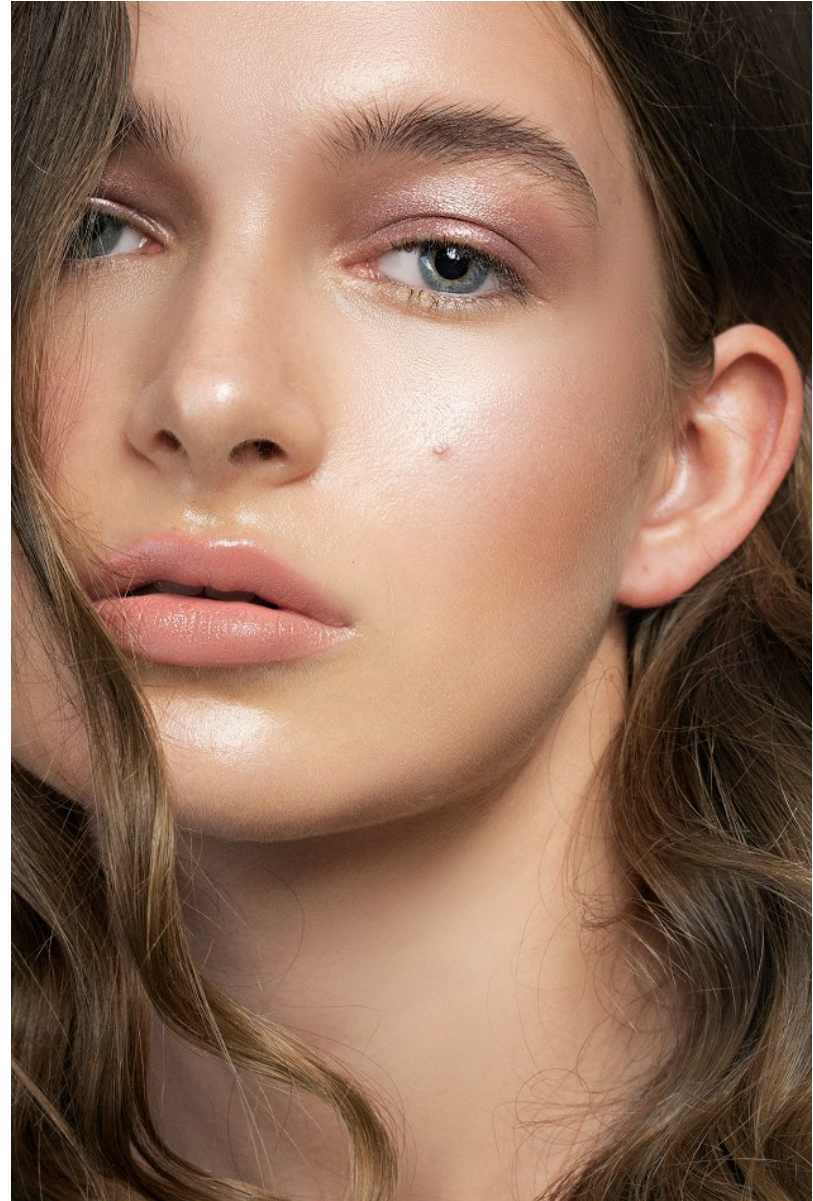

BOSS MODELS

JOHANNESBURG

GABRIELLA PERA

Height: 175cm Bust: 84cm Waist: 64cm Hips: 94cm Shoe: 8 UK Hair: Light Brown Eyes: Blue

BOSS MODELS

JOHANNESBURG

GABRIELLA PERA

Height: 175cm Bust: 84cm Waist: 64cm Hips: 94cm Shoe: 8 UK Hair: Light Brown Eyes: Blue