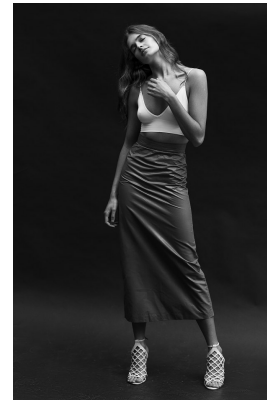

BOSS MODELS

JOHANNESBURG

GABRIELLA PERA

Height: 175cm Bust: 84cm Waist: 64cm Hips: 94cm Shoe: 8 UK Hair: Light Brown Eyes: Blue

BOSS MODELS

JOHANNESBURG

GABRIELLA PERA

Height: 175cm Bust: 84cm Waist: 64cm Hips: 94cm Shoe: 8 UK Hair: Light Brown Eyes: Blue

BOSS MODELS

JOHANNESBURG

GABRIELLA PERA

Height: 175cm Bust: 84cm Waist: 64cm Hips: 94cm Shoe: 8 UK Hair: Light Brown Eyes: Blue