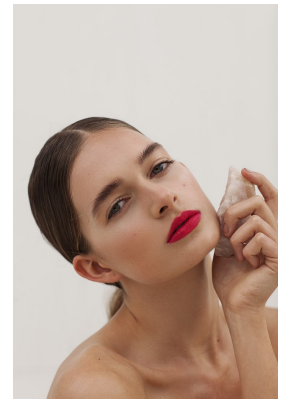

BOSS MODELS

JOHANNESBURG

GABRIELLA PERA

Height: 175cm Bust: 84cm Waist: 64cm Hips: 94cm Shoe: 8 UK Hair: Light Brown Eyes: Blue

BOSS MODELS

JOHANNESBURG

GABRIELLA PERA

Height: 175cm Bust: 84cm Waist: 64cm Hips: 94cm Shoe: 8 UK Hair: Light Brown Eyes: Blue

BOSS MODELS

JOHANNESBURG

GABRIELLA PERA

Height: 175cm Bust: 84cm Waist: 64cm Hips: 94cm Shoe: 8 UK Hair: Light Brown Eyes: Blue