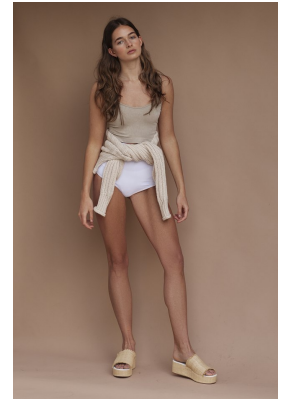

BOSS MODELS

JOHANNESBURG

GABRIELLA PERA

Height: 175cm Bust: 84cm Waist: 64cm Hips: 94cm Shoe: 8 UK Hair: Light Brown Eyes: Blue

BOSS MODELS

JOHANNESBURG

GABRIELLA PERA

Height: 175cm Bust: 84cm Waist: 64cm Hips: 94cm Shoe: 8 UK Hair: Light Brown Eyes: Blue

BOSS MODELS

JOHANNESBURG

GABRIELLA PERA

Height: 175cm Bust: 84cm Waist: 64cm Hips: 94cm Shoe: 8 UK Hair: Light Brown Eyes: Blue