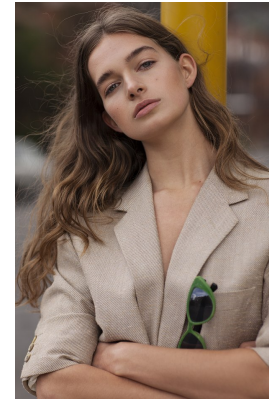

BOSS MODELS

JOHANNESBURG

GABRIELLA PERA

Height: 175cm Bust: 84cm Waist: 64cm Hips: 94cm Shoe: 8 UK Hair: Light Brown Eyes: Blue

BOSS MODELS

JOHANNESBURG

GABRIELLA PERA

Height: 175cm Bust: 84cm Waist: 64cm Hips: 94cm Shoe: 8 UK Hair: Light Brown Eyes: Blue

BOSS MODELS

JOHANNESBURG

GABRIELLA PERA

Height: 175cm Bust: 84cm Waist: 64cm Hips: 94cm Shoe: 8 UK Hair: Light Brown Eyes: Blue