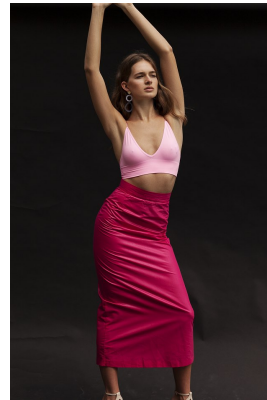

BOSS MODELS

JOHANNESBURG

GABRIELLA PERA

Height: 175cm Bust: 84cm Waist: 64cm Hips: 94cm Shoe: 8 UK Hair: Light Brown Eyes: Blue

BOSS MODELS

JOHANNESBURG

GABRIELLA PERA

Height: 175cm Bust: 84cm Waist: 64cm Hips: 94cm Shoe: 8 UK Hair: Light Brown Eyes: Blue

BOSS MODELS

JOHANNESBURG

GABRIELLA PERA

Height: 175cm Bust: 84cm Waist: 64cm Hips: 94cm Shoe: 8 UK Hair: Light Brown Eyes: Blue