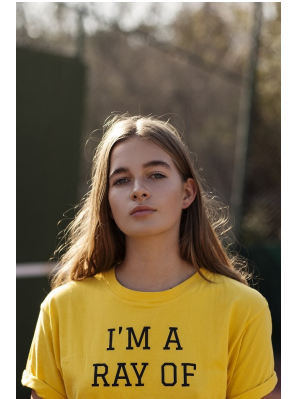

BOSS MODELS

JOHANNESBURG

GABRIELLA PERA

Height: 175cm Bust: 84cm Waist: 64cm Hips: 94cm Shoe: 8 UK Hair: Light Brown Eyes: Blue

BOSS MODELS

JOHANNESBURG

GABRIELLA PERA

Height: 175cm Bust: 84cm Waist: 64cm Hips: 94cm Shoe: 8 UK Hair: Light Brown Eyes: Blue

BOSS MODELS

JOHANNESBURG

GABRIELLA PERA

Height: 175cm Bust: 84cm Waist: 64cm Hips: 94cm Shoe: 8 UK Hair: Light Brown Eyes: Blue