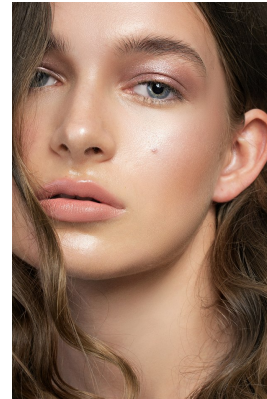

BOSS MODELS

JOHANNESBURG

GABRIELLA PERA

Height: 175cm Bust: 84cm Waist: 64cm Hips: 94cm Shoe: 8 UK Hair: Light Brown Eyes: Blue

BOSS MODELS

JOHANNESBURG

GABRIELLA PERA

Height: 175cm Bust: 84cm Waist: 64cm Hips: 94cm Shoe: 8 UK Hair: Light Brown Eyes: Blue

BOSS MODELS

JOHANNESBURG

GABRIELLA PERA

Height: 175cm Bust: 84cm Waist: 64cm Hips: 94cm Shoe: 8 UK Hair: Light Brown Eyes: Blue