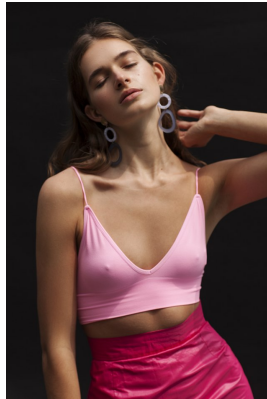

BOSS MODELS

JOHANNESBURG

GABRIELLA PERA

Height: 175cm Bust: 84cm Waist: 64cm Hips: 94cm Shoe: 8 UK Hair: Light Brown Eyes: Blue

BOSS MODELS

JOHANNESBURG

GABRIELLA PERA

Height: 175cm Bust: 84cm Waist: 64cm Hips: 94cm Shoe: 8 UK Hair: Light Brown Eyes: Blue

BOSS MODELS

JOHANNESBURG

GABRIELLA PERA

Height: 175cm Bust: 84cm Waist: 64cm Hips: 94cm Shoe: 8 UK Hair: Light Brown Eyes: Blue