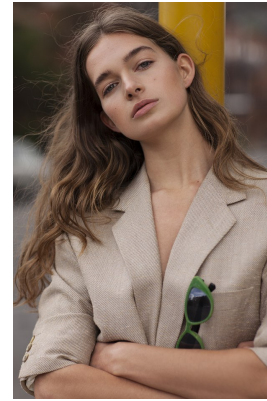

BOSS MODELS

JOHANNESBURG

GABRIELLA PERA

Height: 175cm Bust: 84cm Waist: 64cm Hips: 94cm Shoe: 8 UK Hair: Light Brown Eyes: Blue

BOSS MODELS

JOHANNESBURG

GABRIELLA PERA

Height: 175cm Bust: 84cm Waist: 64cm Hips: 94cm Shoe: 8 UK Hair: Light Brown Eyes: Blue

BOSS MODELS

JOHANNESBURG

GABRIELLA PERA

Height: 175cm Bust: 84cm Waist: 64cm Hips: 94cm Shoe: 8 UK Hair: Light Brown Eyes: Blue