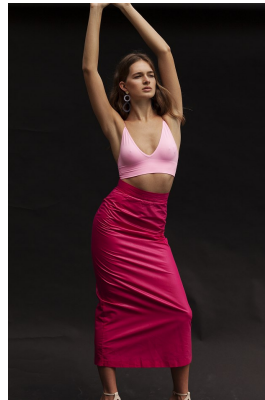

BOSS MODELS

JOHANNESBURG

GABRIELLA PERA

Height: 175cm Bust: 84cm Waist: 64cm Hips: 94cm Shoe: 8 UK Hair: Light Brown Eyes: Blue

BOSS MODELS

JOHANNESBURG

GABRIELLA PERA

Height: 175cm Bust: 84cm Waist: 64cm Hips: 94cm Shoe: 8 UK Hair: Light Brown Eyes: Blue

BOSS MODELS

JOHANNESBURG

GABRIELLA PERA

Height: 175cm Bust: 84cm Waist: 64cm Hips: 94cm Shoe: 8 UK Hair: Light Brown Eyes: Blue