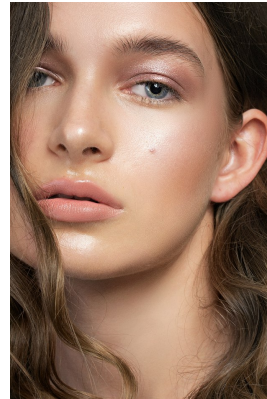

BOSS MODELS

JOHANNESBURG

GABRIELLA PERA

Height: 175cm Bust: 84cm Waist: 64cm Hips: 94cm Shoe: 8 UK Hair: Light Brown Eyes: Blue

BOSS MODELS

JOHANNESBURG

GABRIELLA PERA

Height: 175cm Bust: 84cm Waist: 64cm Hips: 94cm Shoe: 8 UK Hair: Light Brown Eyes: Blue

BOSS MODELS

JOHANNESBURG

GABRIELLA PERA

Height: 175cm Bust: 84cm Waist: 64cm Hips: 94cm Shoe: 8 UK Hair: Light Brown Eyes: Blue