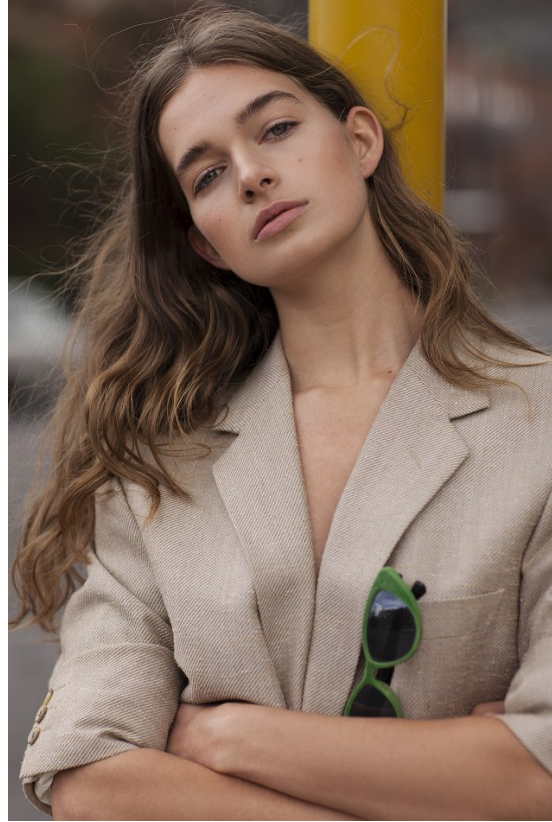

BOSS MODELS

JOHANNESBURG

GABRIELLA PERA

Height: 175cm Bust: 84cm Waist: 64cm Hips: 94cm Shoe: 8 UK Hair: Light Brown Eyes: Blue

BOSS MODELS

JOHANNESBURG

GABRIELLA PERA

Height: 175cm Bust: 84cm Waist: 64cm Hips: 94cm Shoe: 8 UK Hair: Light Brown Eyes: Blue