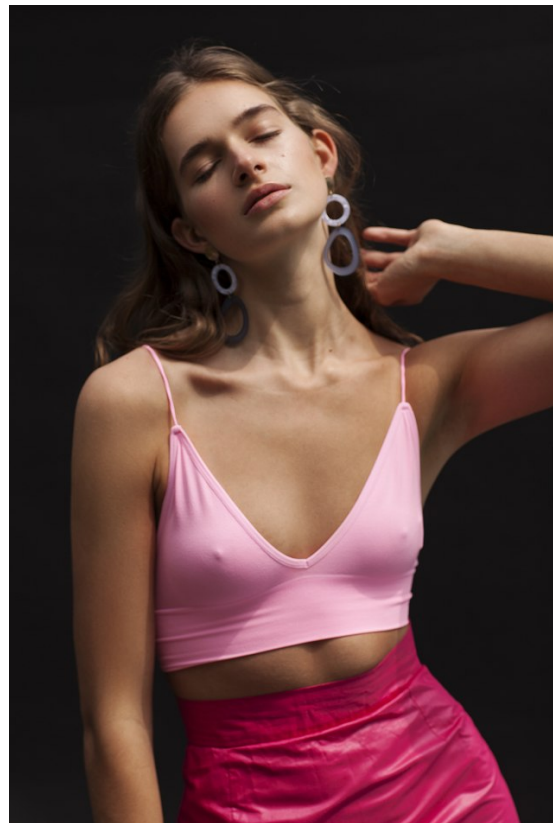

BOSS MODELS

JOHANNESBURG

GABRIELLA PERA

Height: 175cm Bust: 84cm Waist: 64cm Hips: 94cm Shoe: 8 UK Hair: Light Brown Eyes: Blue