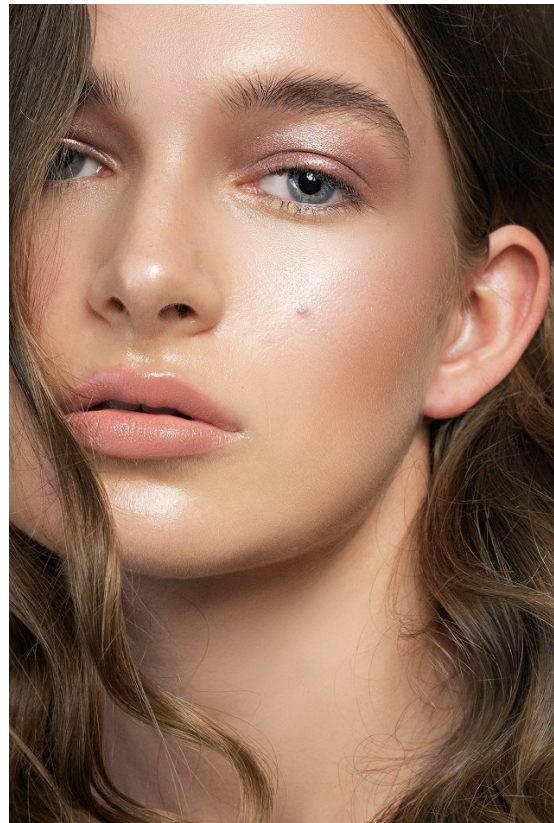

BOSS MODELS

JOHANNESBURG

GABRIELLA PERA

Height: 175cm Bust: 84cm Waist: 64cm Hips: 94cm Shoe: 8 UK Hair: Light Brown Eyes: Blue