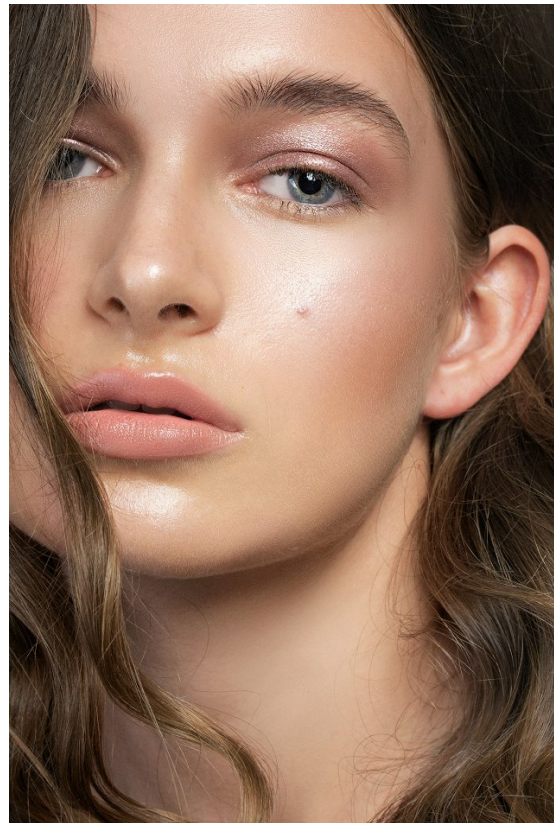

BOSS MODELS

JOHANNESBURG

GABRIELLA PERA

Height: 175cm Bust: 84cm Waist: 64cm Hips: 94cm Shoe: 8 UK Hair: Light Brown Eyes: Blue

BOSS MODELS

JOHANNESBURG

GABRIELLA PERA

Height: 175cm Bust: 84cm Waist: 64cm Hips: 94cm Shoe: 8 UK Hair: Light Brown Eyes: Blue