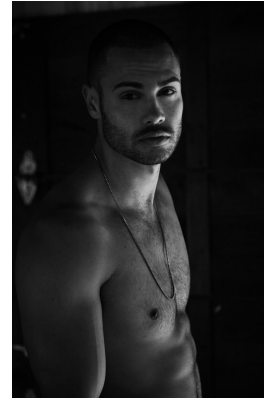

# BOSS MODELS

JOHANNESBURG

## BRAD BROOKSTONE

Height: 189cm Chest: 104cm Waist: 88cm Suit: R Shoe: 9.5 UK Hair: Black Eyes: Brown