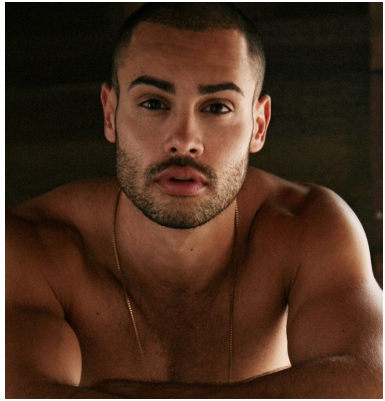

# BOSS MODELS

JOHANNESBURG

## BRAD BROOKSTONE

Height: 189cm Chest: 104cm Waist: 88cm Suit: R Shoe: 9.5 UK Hair: Black Eyes: Brown