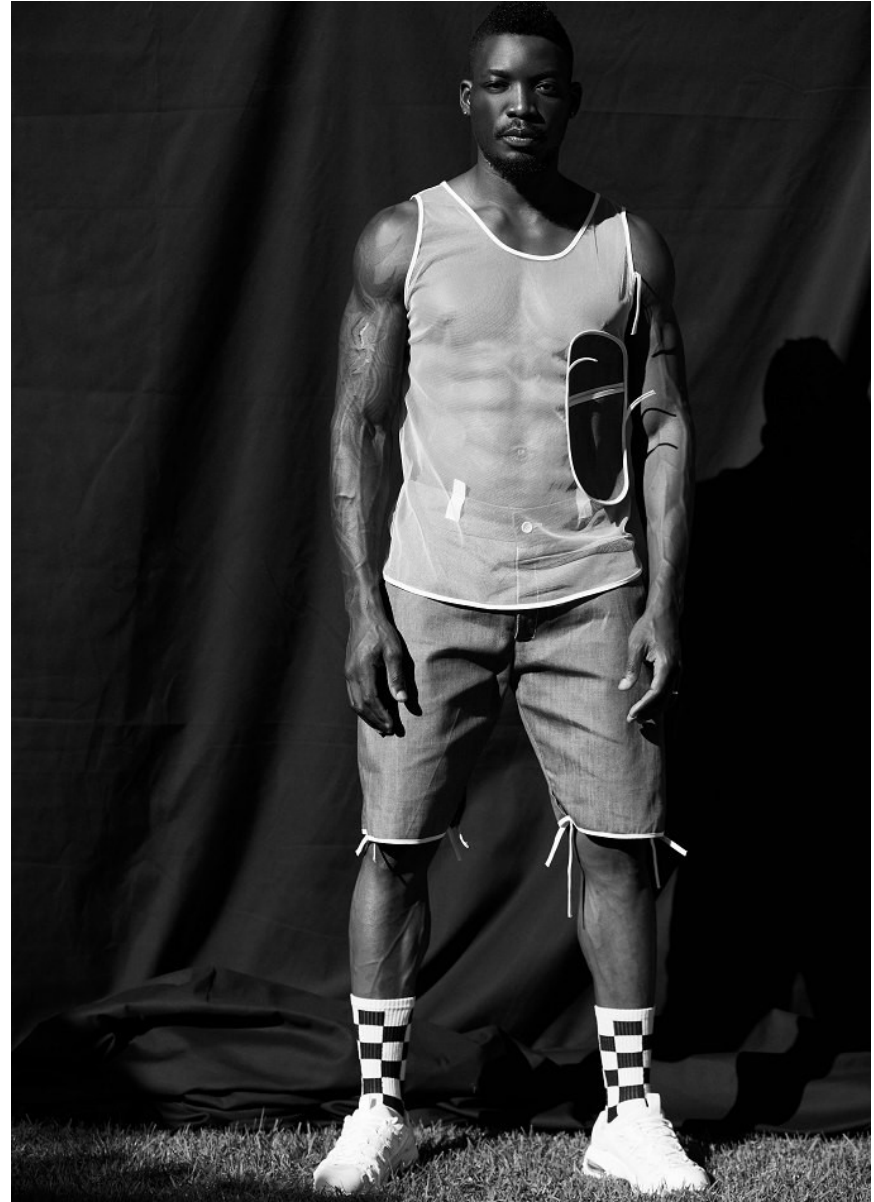

BOSS MODELS

JOHANNESBURG

Height: 190cm Chest: 102cm Waist: 86cm Shoe: 10 UK Hair: Black Eyes: Brown