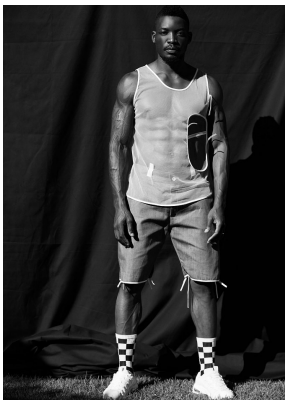

BOSS MODELS

JOHANNESBURG

ARMANDO NGANDU

Height: 190cm Chest: 102cm Waist: 86cm Shoe: 10 UK Hair: Black Eyes: Brown

BOSS MODELS

JOHANNESBURG

ARMANDO NGANDU

Height: 190cm Chest: 102cm Waist: 86cm Shoe: 10 UK Hair: Black Eyes: Brown

BOSS MODELS

JOHANNESBURG

ARMANDO NGANDU

Height: 190cm Chest: 102cm Waist: 86cm Shoe: 10 UK Hair: Black Eyes: Brown