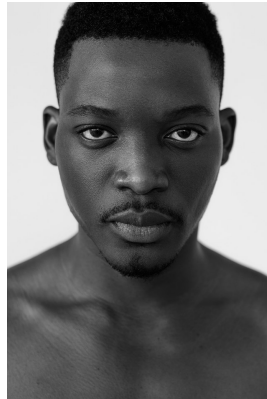

BOSS MODELS

JOHANNESBURG

ARMANDO NGANDU

Height: 190cm Chest: 102cm Waist: 86cm Shoe: 10 UK Hair: Black Eyes: Brown