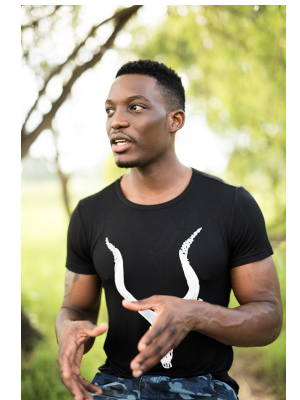

# BOSS MODELS

JOHANNESBURG

## ARMANDO NGANDU

Height: 190cm Chest: 102cm Waist: 86cm Shoe: 10 UK Hair: Black Eyes: Brown

# BOSS MODELS

JOHANNESBURG

ARMANDO NGANDU

Height: 190cm Chest: 102cm Waist: 86cm Shoe: 10 UK Hair: Black Eyes: Brown