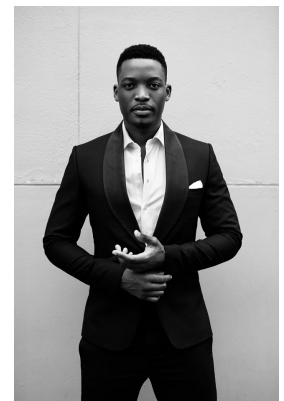

BOSS MODELS

JOHANNESBURG

ARMANDO NGANDU

Height: 190cm Chest: 102cm Waist: 86cm Shoe: 10 UK Hair: Black Eyes: Brown

BOSS MODELS

JOHANNESBURG

ARMANDO NGANDU

Height: 190cm Chest: 102cm Waist: 86cm Shoe: 10 UK Hair: Black Eyes: Brown

BOSS MODELS

JOHANNESBURG

ARMANDO NGANDU

Height: 190cm Chest: 102cm Waist: 86cm Shoe: 10 UK Hair: Black Eyes: Brown