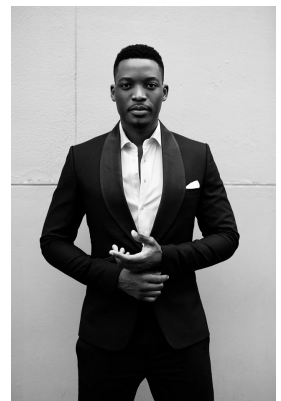

# BOSS MODELS

JOHANNESBURG

## ARMANDO NGANDU

Height: 190cm Chest: 102cm Waist: 86cm Shoe: 10 UK Hair: Black Eyes: Brown

# BOSS MODELS

JOHANNESBURG

ARMANDO NGANDU

Height: 190cm Chest: 102cm Waist: 86cm Shoe: 10 UK Hair: Black Eyes: Brown