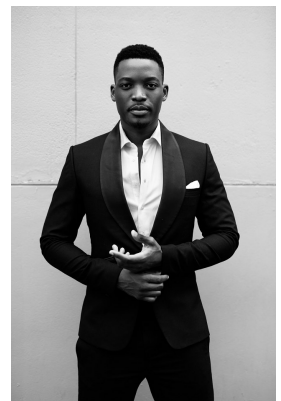

BOSS MODELS

JOHANNESBURG

ARMANDO NGANDU

Height: 190cm Chest: 102cm Waist: 86cm Shoe: 10 UK Hair: Black Eyes: Brown

BOSS MODELS

JOHANNESBURG

ARMANDO NGANDU

Height: 190cm Chest: 102cm Waist: 86cm Shoe: 10 UK Hair: Black Eyes: Brown

BOSS MODELS

JOHANNESBURG

ARMANDO NGANDU

Height: 190cm Chest: 102cm Waist: 86cm Shoe: 10 UK Hair: Black Eyes: Brown