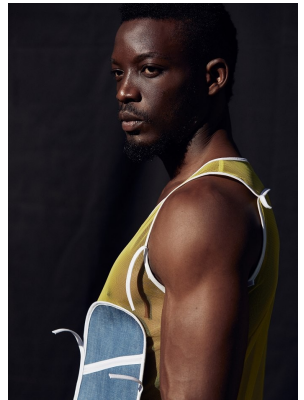

# BOSS MODELS

JOHANNESBURG

## ARMANDO NGANDU

Height: 190cm Chest: 102cm Waist: 86cm Shoe: 10 UK Hair: Black Eyes: Brown