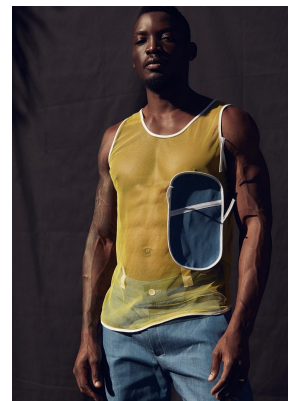

BOSS MODELS

JOHANNESBURG

ARMANDO NGANDU

Height: 190cm Chest: 102cm Waist: 86cm Shoe: 10 UK Hair: Black Eyes: Brown

BOSS MODELS

JOHANNESBURG

ARMANDO NGANDU

Height: 190cm Chest: 102cm Waist: 86cm Shoe: 10 UK Hair: Black Eyes: Brown

BOSS MODELS

JOHANNESBURG

ARMANDO NGANDU

Height: 190cm Chest: 102cm Waist: 86cm Shoe: 10 UK Hair: Black Eyes: Brown