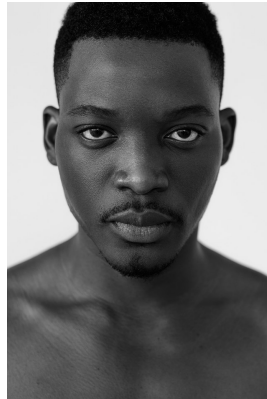

## ARMANDO NGANDU

Height: 190cm Chest: 102cm Waist: 86cm Shoe: 10 UK Hair: Black Eyes: Brown

# BOSS MODELS

JOHANNESBURG

# BOSS MODELS

JOHANNESBURG

ARMANDO NGANDU

Height: 190cm Chest: 102cm Waist: 86cm Shoe: 10 UK Hair: Black Eyes: Brown