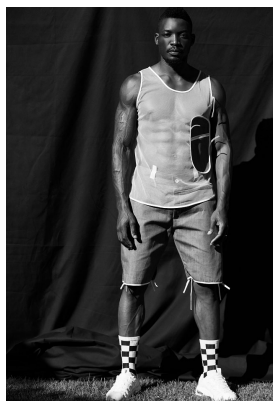

BOSS MODELS

JOHANNESBURG

ARMANDO NGANDU

Height: 190cm Chest: 102cm Waist: 86cm Shoe: 10 UK Hair: Black Eyes: Brown

BOSS MODELS

JOHANNESBURG

ARMANDO NGANDU

Height: 190cm Chest: 102cm Waist: 86cm Shoe: 10 UK Hair: Black Eyes: Brown

BOSS MODELS

JOHANNESBURG

ARMANDO NGANDU

Height: 190cm Chest: 102cm Waist: 86cm Shoe: 10 UK Hair: Black Eyes: Brown