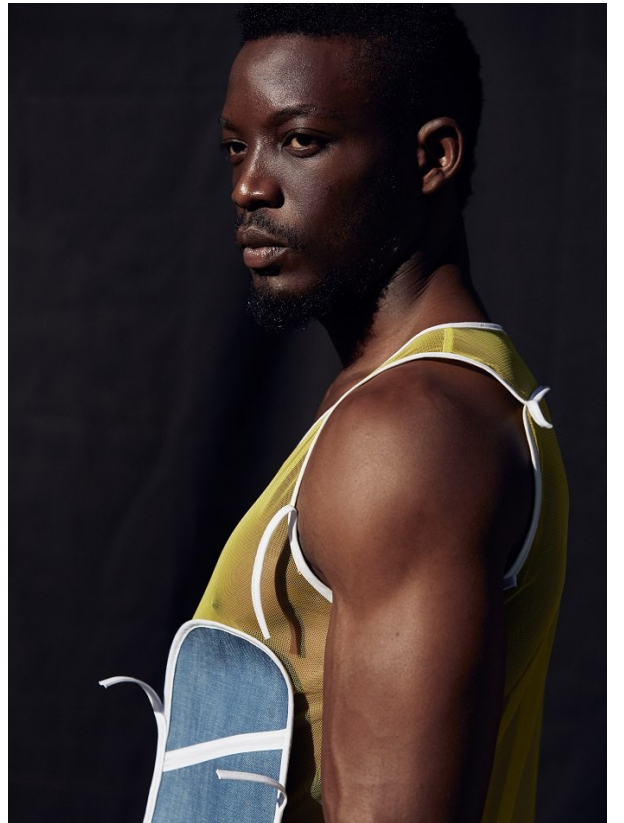

# BOSS MODELS

JOHANNESBURG

ARMANDO NGANDU

Height: 190cm Chest: 102cm Waist: 86cm Shoe: 10 UK Hair: Black Eyes: Brown

# BOSS MODELS

JOHANNESBURG

**JOCKEY**  
**YOUR SUMMER**  
**PLAYLIST**

**ARMANDO NGANDU**

Height: 190cm Chest: 102cm Waist: 86cm Shoe: 10 UK Hair: Black Eyes: Brown