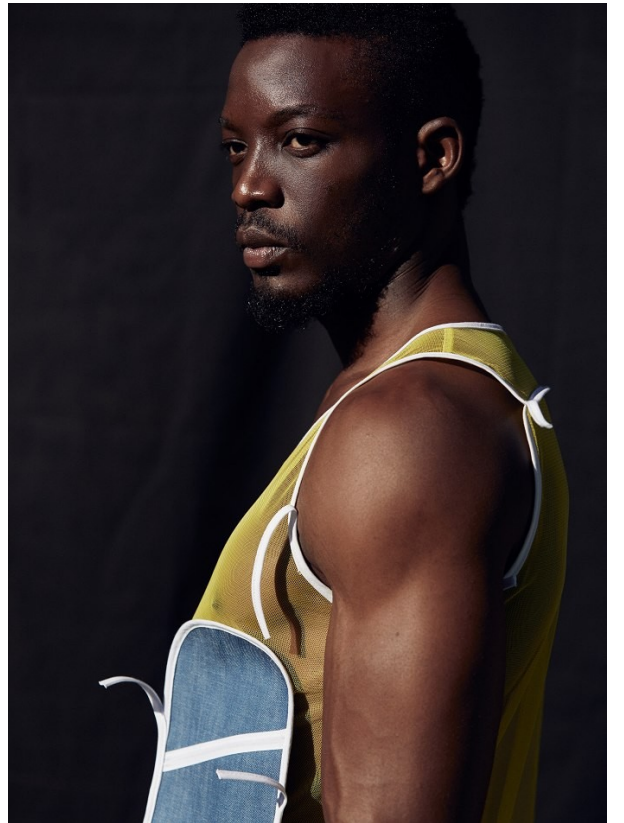

BOSS MODELS

JOHANNESBURG

ARMANDO NGANDU

Height: 190cm Chest: 102cm Waist: 86cm Shoe: 10 UK Hair: Black Eyes: Brown

BOSS MODELS

JOHANNESBURG

ARMANDO NGANDU

Height: 190cm Chest: 102cm Waist: 86cm Shoe: 10 UK Hair: Black Eyes: Brown