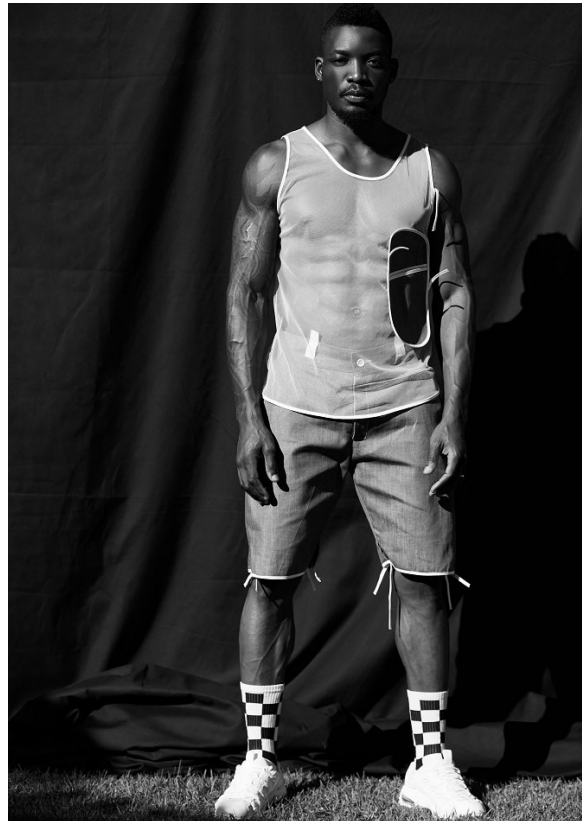

BOSS MODELS

JOHANNESBURG

ARMANDO NGANDU

Height: 190cm Chest: 102cm Waist: 86cm Shoe: 10 UK Hair: Black Eyes: Brown