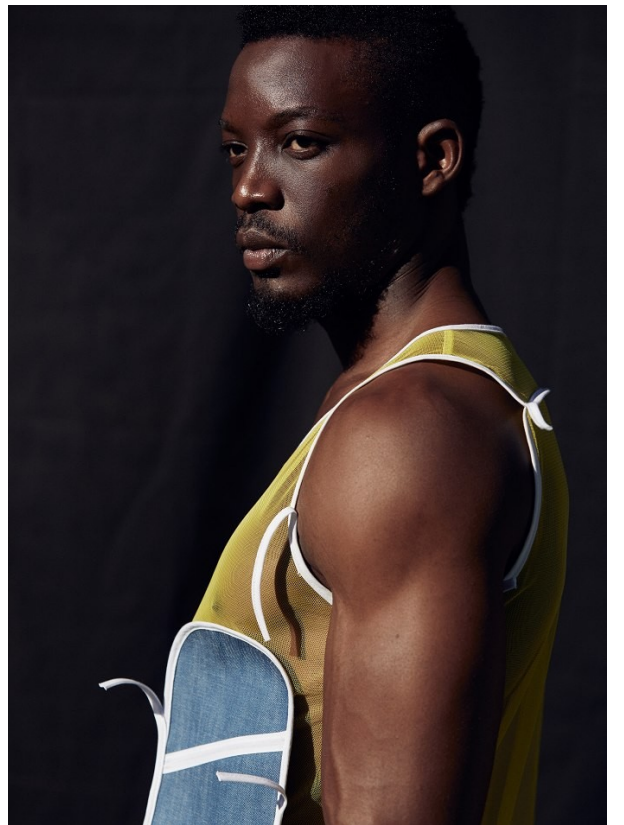

BOSS MODELS

JOHANNESBURG

ARMANDO NGANDU

Height: 190cm Chest: 102cm Waist: 86cm Shoe: 10 UK Hair: Black Eyes: Brown

BOSS MODELS

JOHANNESBURG

ARMANDO NGANDU

Height: 190cm Chest: 102cm Waist: 86cm Shoe: 10 UK Hair: Black Eyes: Brown