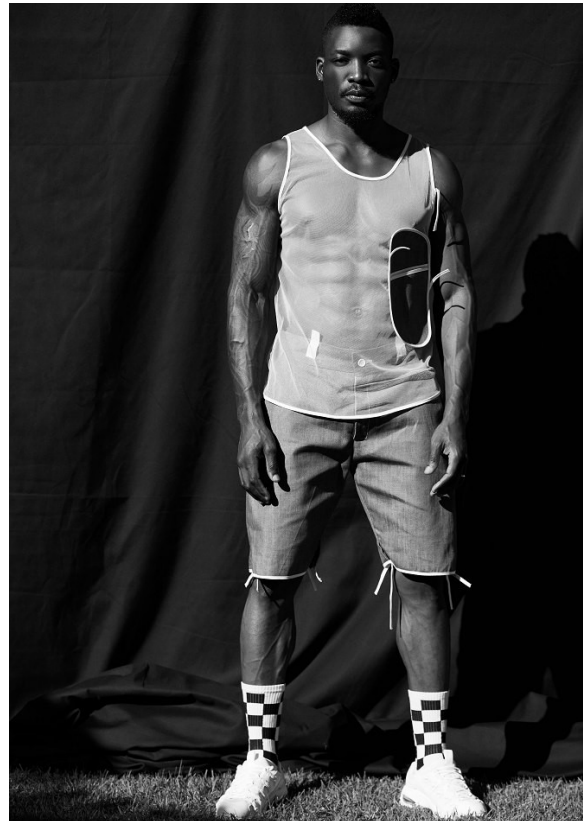

BOSS MODELS

JOHANNESBURG

ARMANDO NGANDU

Height: 190cm Chest: 102cm Waist: 86cm Shoe: 10 UK Hair: Black Eyes: Brown

BOSS MODELS

JOHANNESBURG

ARMANDO NGANDU

Height: 190cm Chest: 102cm Waist: 86cm Shoe: 10 UK Hair: Black Eyes: Brown