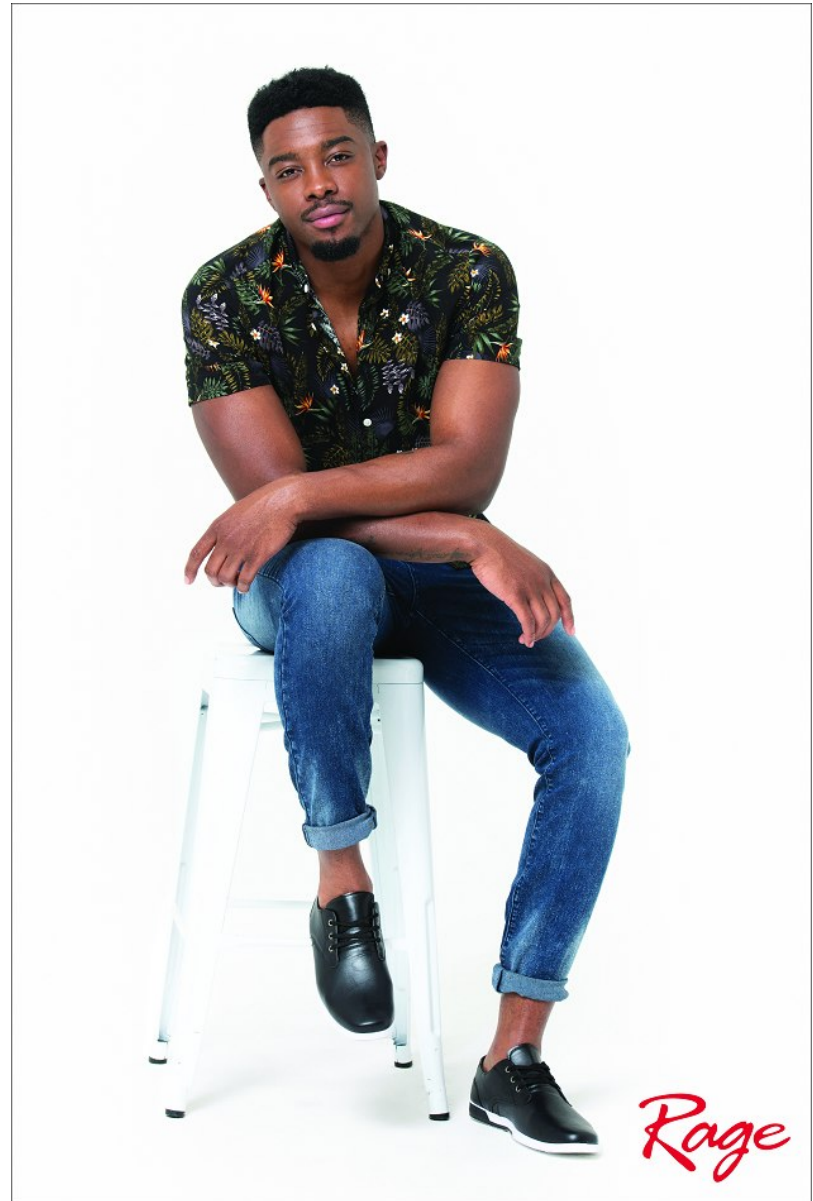

BOSS MODELS

JOHANNESBURG

TINO CHINYANI

Height: 190cm Chest: 110cm Waist: 89cm Suit: R Shoe: 11 UK Hair: Black Eyes: Brown