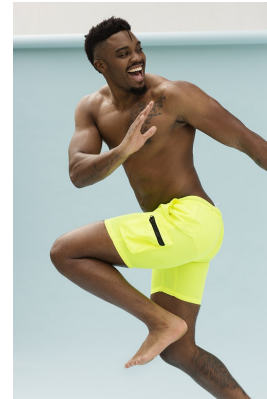

BOSS MODELS

JOHANNESBURG

TINO CHINYANI

Height: 190cm Chest: 110cm Waist: 89cm Suit: R Shoe: 11 UK Hair: Black Eyes: Brown

BOSS MODELS

JOHANNESBURG

TINO CHINYANI

Height: 190cm Chest: 110cm Waist: 89cm Suit: R Shoe: 11 UK Hair: Black Eyes: Brown