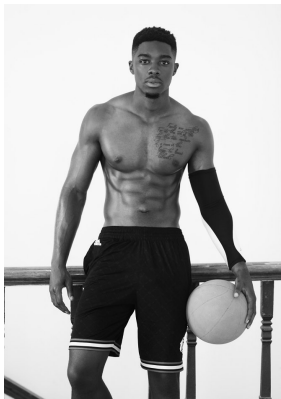

BOSS MODELS

JOHANNESBURG

TINO CHINYANI

Height: 190cm Chest: 110cm Waist: 89cm Suit: R Shoe: 11 UK Hair: Black Eyes: Brown

BOSS MODELS

JOHANNESBURG

TINO CHINYANI

Height: 190cm Chest: 110cm Waist: 89cm Suit: R Shoe: 11 UK Hair: Black Eyes: Brown