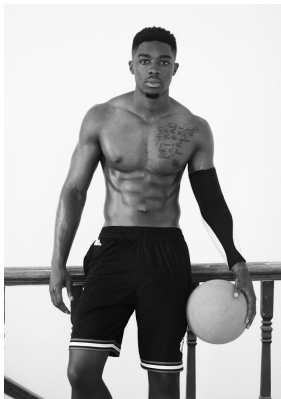

BOSS MODELS

JOHANNESBURG

TINO CHINYANI

Height: 190cm Chest: 110cm Waist: 89cm Suit: R Shoe: 11 UK Hair: Black Eyes: Brown