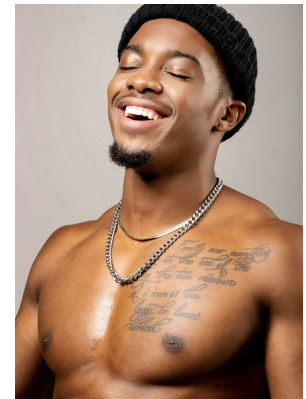

# BOSS MODELS

JOHANNESBURG

TINO CHINYANI

Height: 190cm Chest: 110cm Waist: 89cm Suit: R Shoe: 11 UK Hair: Black Eyes: Brown