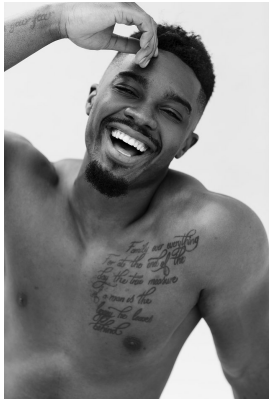

BOSS MODELS

JOHANNESBURG

TINO CHINYANI

Height: 190cm Chest: 110cm Waist: 89cm Suit: R Shoe: 11 UK Hair: Black Eyes: Brown

BOSS MODELS

JOHANNESBURG

TINO CHINYANI

Height: 190cm Chest: 110cm Waist: 89cm Suit: R Shoe: 11 UK Hair: Black Eyes: Brown