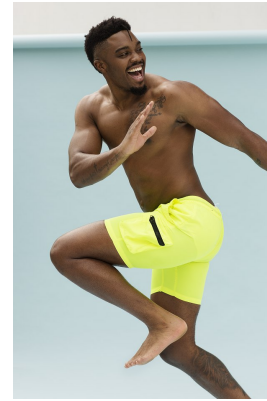

# BOSS MODELS

JOHANNESBURG

TINO CHINYANI

Height: 190cm Chest: 110cm Waist: 89cm Suit: R Shoe: 11 UK Hair: Black Eyes: Brown