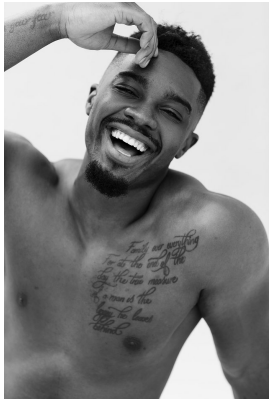

# BOSS MODELS

JOHANNESBURG

TINO CHINYANI

Height: 190cm Chest: 110cm Waist: 89cm Suit: R Shoe: 11 UK Hair: Black Eyes: Brown