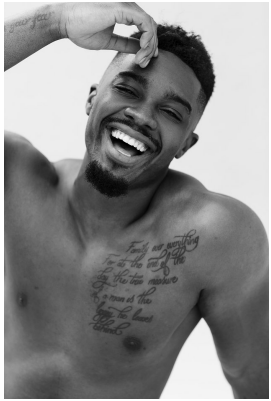

BOSS MODELS

JOHANNESBURG

TINO CHINYANI

Height: 190cm Chest: 110cm Waist: 89cm Suit: R Shoe: 11 UK Hair: Black Eyes: Brown

BOSS MODELS

JOHANNESBURG

TINO CHINYANI

Height: 190cm Chest: 110cm Waist: 89cm Suit: R Shoe: 11 UK Hair: Black Eyes: Brown