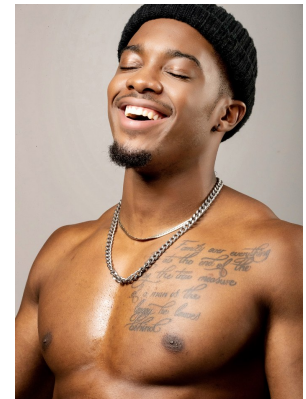

BOSS MODELS

JOHANNESBURG

TINO CHINYANI

Height: 190cm Chest: 110cm Waist: 89cm Suit: R Shoe: 11 UK Hair: Black Eyes: Brown

BOSS MODELS

JOHANNESBURG

TINO CHINYANI

Height: 190cm Chest: 110cm Waist: 89cm Suit: R Shoe: 11 UK Hair: Black Eyes: Brown