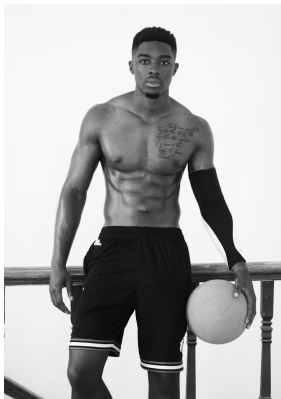

# BOSS MODELS

JOHANNESBURG

TINO CHINYANI

Height: 190cm Chest: 110cm Waist: 89cm Suit: R Shoe: 11 UK Hair: Black Eyes: Brown