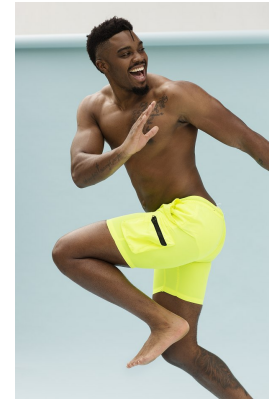

BOSS MODELS

JOHANNESBURG

TINO CHINYANI

Height: 190cm Chest: 110cm Waist: 89cm Suit: R Shoe: 11 UK Hair: Black Eyes: Brown

BOSS MODELS

JOHANNESBURG

TINO CHINYANI

Height: 190cm Chest: 110cm Waist: 89cm Suit: R Shoe: 11 UK Hair: Black Eyes: Brown