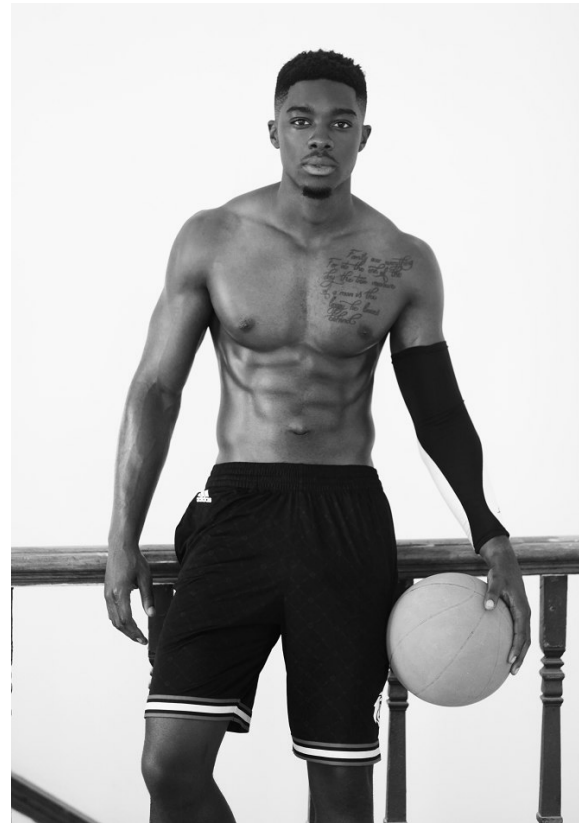

BOSS MODELS

JOHANNESBURG

TINO CHINYANI

Height: 190cm Chest: 110cm Waist: 89cm Suit: R Shoe: 11 UK Hair: Black Eyes: Brown

BOSS MODELS

JOHANNESBURG

TINO CHINYANI

Height: 190cm Chest: 110cm Waist: 89cm Suit: R Shoe: 11 UK Hair: Black Eyes: Brown