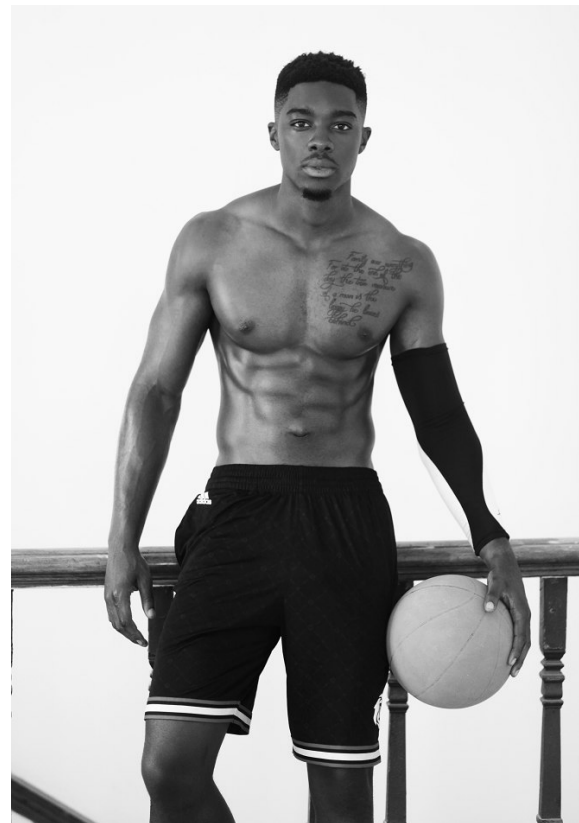

BOSS MODELS

JOHANNESBURG

TINO CHINYANI

Height: 190cm Chest: 110cm Waist: 89cm Suit: R Shoe: 11 UK Hair: Black Eyes: Brown

BOSS MODELS

JOHANNESBURG

TINO CHINYANI

Height: 190cm Chest: 110cm Waist: 89cm Suit: R Shoe: 11 UK Hair: Black Eyes: Brown