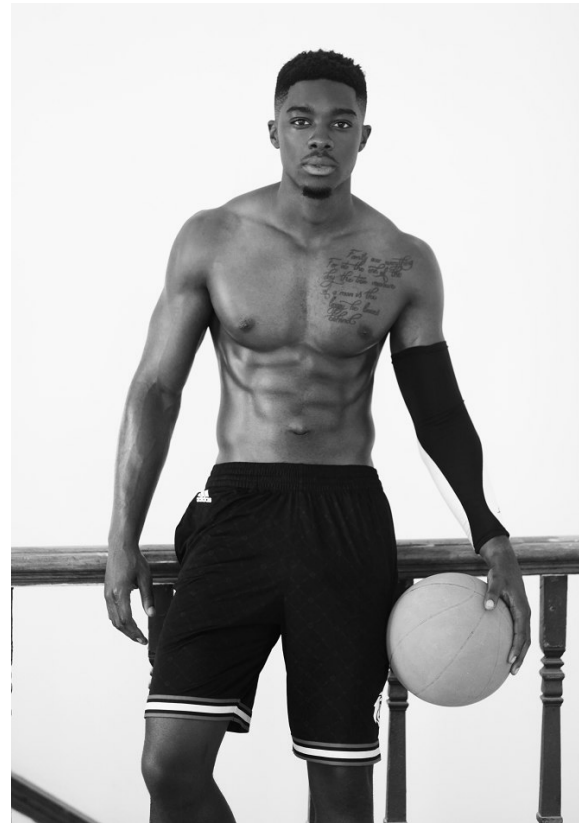

BOSS MODELS

JOHANNESBURG

TINO CHINYANI

Height: 190cm Chest: 110cm Waist: 89cm Suit: R Shoe: 11 UK Hair: Black Eyes: Brown