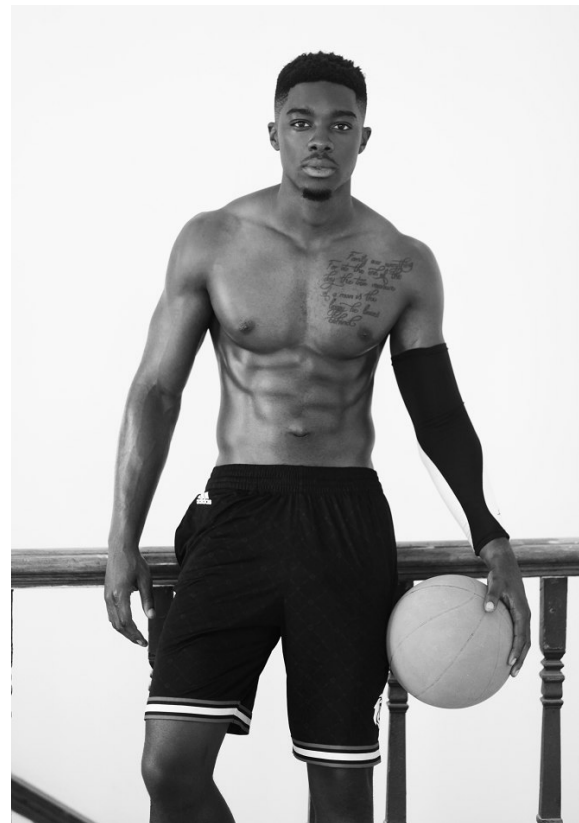

BOSS MODELS

JOHANNESBURG

TINO CHINYANI

Height: 190cm Chest: 110cm Waist: 89cm Suit: R Shoe: 11 UK Hair: Black Eyes: Brown