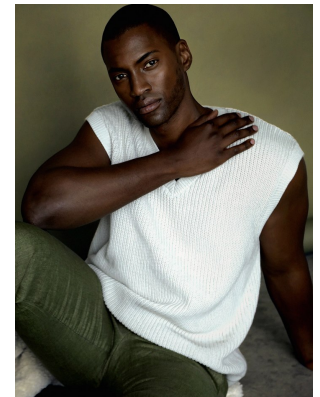

BOSS MODELS

JOHANNESBURG

LUNGA CHRIS MLANDU

Height: 188cm Chest: 99cm Waist: 91cm Suit: 40 L Shoe: 12 UK Hair: Black Eyes: Brown

BOSS MODELS

JOHANNESBURG

LUNGA CHRIS MLANDU

Height: 188cm Chest: 99cm Waist: 91cm Suit: 40 L Shoe: 12 UK Hair: Black Eyes: Brown

BOSS MODELS

JOHANNESBURG

LUNGA CHRIS MLANDU

Height: 188cm Chest: 99cm Waist: 91cm Suit: 40 L Shoe: 12 UK Hair: Black Eyes: Brown