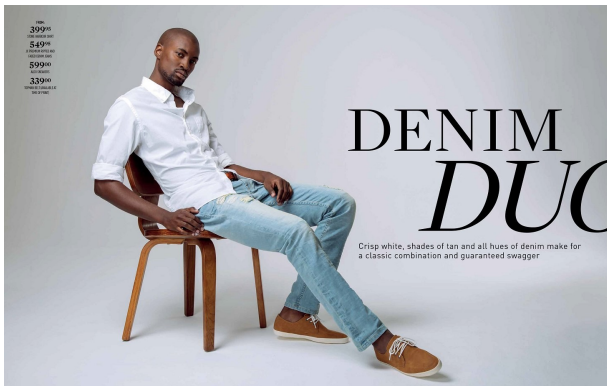

BOSS MODELS

JOHANNESBURG

LUNGA CHRIS MLANDU

Height: 188cm Chest: 99cm Waist: 91cm Suit: 40 L Shoe: 12 UK Hair: Black Eyes: Brown