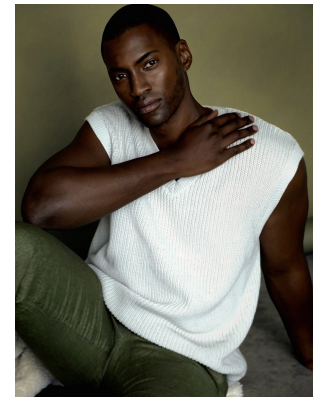

# BOSS MODELS

JOHANNESBURG

## LUNGA CHRIS MLANDU

Height: 188cm Chest: 99cm Waist: 91cm Suit: 40 L Shoe: 12 UK Hair: Black Eyes: Brown

# BOSS MODELS

JOHANNESBURG

BY MEL ROYSTER PHOTOGRAPHY STEVE WARREN BY ONE LEASER