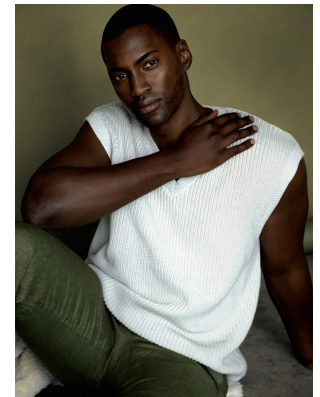

BOSS MODELS

JOHANNESBURG

LUNGA CHRIS MLANDU

Height: 188cm Chest: 99cm Waist: 91cm Suit: 40 L Shoe: 12 UK Hair: Black Eyes: Brown

BOSS MODELS

JOHANNESBURG

BY MEL ROYSTER PHOTOGRAPHY STEVE WARREN BY ONE LEASER

LUNGA CHRIS MLANDU

Height: 188cm Chest: 99cm Waist: 91cm Suit: 40 L Shoe: 12 UK Hair: Black Eyes: Brown

BOSS MODELS

JOHANNESBURG

LUNGA CHRIS MLANDU

Height: 188cm Chest: 99cm Waist: 91cm Suit: 40 L Shoe: 12 UK Hair: Black Eyes: Brown