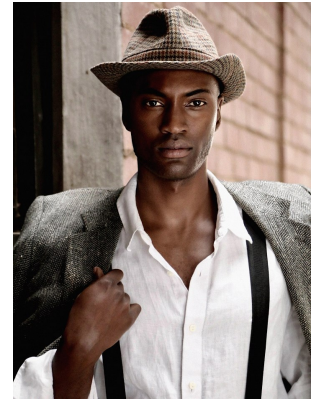

BOSS MODELS

JOHANNESBURG

LUNGA CHRIS MLANDU

Height: 188cm Chest: 99cm Waist: 91cm Suit: 40 L Shoe: 12 UK Hair: Black Eyes: Brown