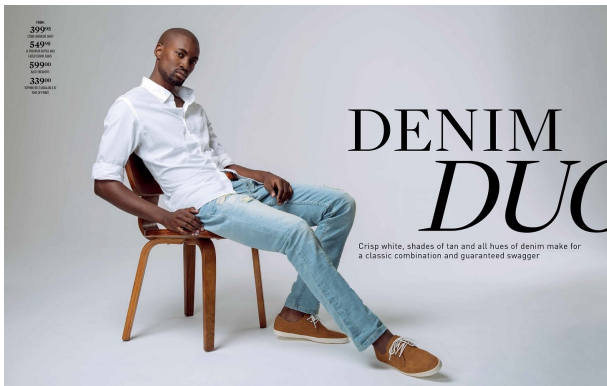

BOSS MODELS

JOHANNESBURG

LUNGA CHRIS MLANDU

Height: 188cm Chest: 99cm Waist: 91cm Suit: 40 L Shoe: 12 UK Hair: Black Eyes: Brown

BOSS MODELS

JOHANNESBURG

LUNGA CHRIS MLANDU

Height: 188cm Chest: 99cm Waist: 91cm Suit: 40 L Shoe: 12 UK Hair: Black Eyes: Brown

BOSS MODELS

JOHANNESBURG

LUNGA CHRIS MLANDU

Height: 188cm Chest: 99cm Waist: 91cm Suit: 40 L Shoe: 12 UK Hair: Black Eyes: Brown