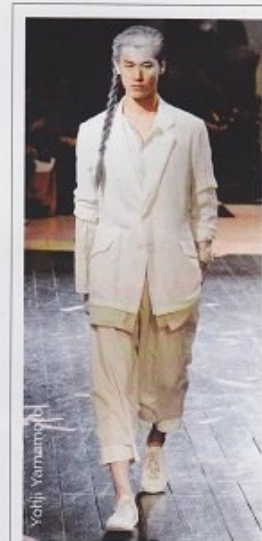

Combine informal
roll-ups with
lightweight layering
for leisurely style

LUNGA CHRIS MLANDU

Height: 188cm Chest: 99cm Waist: 91cm Suit: 40 L Shoe: 12 UK Hair: Black Eyes: Brown