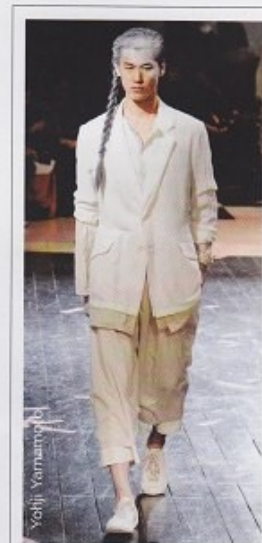

Combine informal
roll-ups with
lightweight layering
for leisurely style

LUNGA CHRIS MLANDU

Height: 188cm Chest: 99cm Waist: 91cm Suit: 40 L Shoe: 12 UK Hair: Black Eyes: Brown