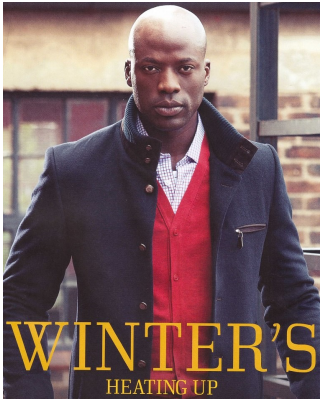

# BOSS MODELS

JOHANNESBURG

JC NGANDU

Height: 185cm Chest: 104cm Waist: 90cm Suit: 42 L Shoe: 10 UK Hair: Bald Eyes: Brown