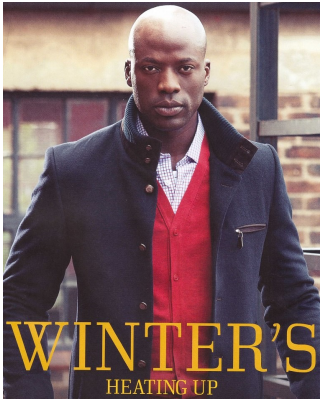

BOSS MODELS

JOHANNESBURG

JC NGANDU

Height: 185cm Chest: 104cm Waist: 90cm Suit: 42 L Shoe: 10 UK Hair: Bald Eyes: Brown

BOSS MODELS

JOHANNESBURG

JC NGANDU

Height: 185cm Chest: 104cm Waist: 90cm Suit: 42 L Shoe: 10 UK Hair: Bald Eyes: Brown