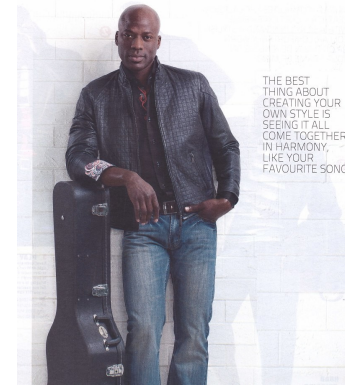

# BOSS MODELS

JOHANNESBURG

JC NGANDU

Height: 185cm Chest: 104cm Waist: 90cm Suit: 42 L Shoe: 10 UK Hair: Bald Eyes: Brown