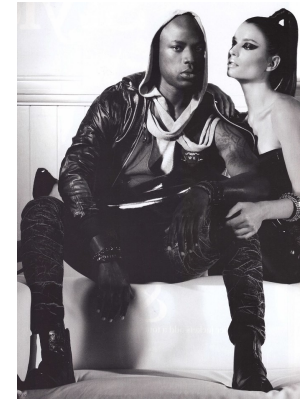

BOSS MODELS

JOHANNESBURG

JC NGANDU

Height: 185cm Chest: 104cm Waist: 90cm Suit: 42 L Shoe: 10 UK Hair: Bald Eyes: Brown

BOSS MODELS

JOHANNESBURG

JC NGANDU

Height: 185cm Chest: 104cm Waist: 90cm Suit: 42 L Shoe: 10 UK Hair: Bald Eyes: Brown