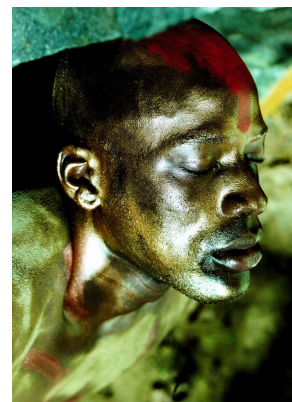

BOSS MODELS

JOHANNESBURG

JC NGANDU

Height: 185cm Chest: 104cm Waist: 90cm Suit: 42 L Shoe: 10 UK Hair: Bald Eyes: Brown

BOSS MODELS

JOHANNESBURG

JC NGANDU

Height: 185cm Chest: 104cm Waist: 90cm Suit: 42 L Shoe: 10 UK Hair: Bald Eyes: Brown