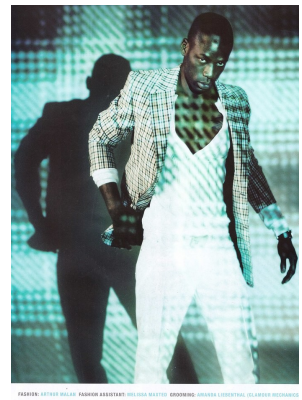

# BOSS MODELS

JOHANNESBURG

JC NGANDU

Height: 185cm Chest: 104cm Waist: 90cm Suit: 42 L Shoe: 10 UK Hair: Bald Eyes: Brown