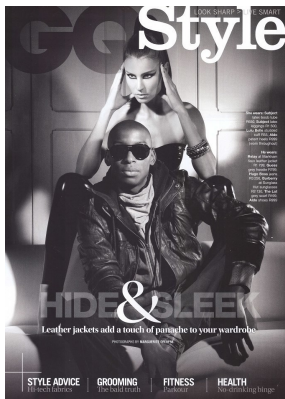

# BOSS MODELS

JOHANNESBURG

JC NGANDU

Height: 185cm Chest: 104cm Waist: 90cm Suit: 42 L Shoe: 10 UK Hair: Bald Eyes: Brown