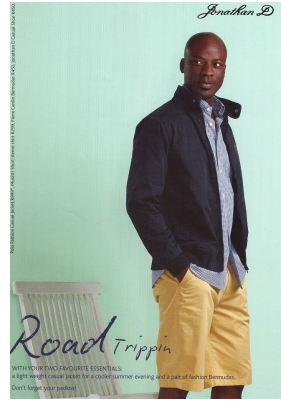

BOSS MODELS

JOHANNESBURG

JC NGANDU

Height: 185cm Chest: 104cm Waist: 90cm Suit: 42 L Shoe: 10 UK Hair: Bald Eyes: Brown

BOSS MODELS

JOHANNESBURG

JC NGANDU

Height: 185cm Chest: 104cm Waist: 90cm Suit: 42 L Shoe: 10 UK Hair: Bald Eyes: Brown