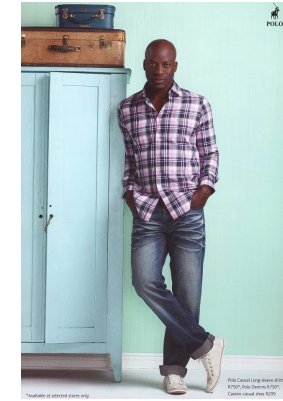

# BOSS MODELS

JOHANNESBURG

JC NGANDU

Height: 185cm Chest: 104cm Waist: 90cm Suit: 42 L Shoe: 10 UK Hair: Bald Eyes: Brown