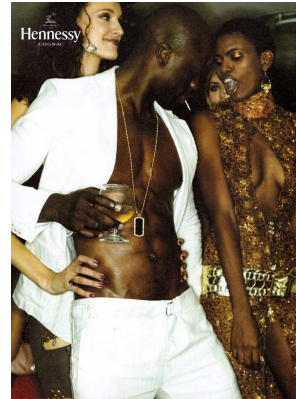

BOSS MODELS

JOHANNESBURG

JC NGANDU

Height: 185cm Chest: 104cm Waist: 90cm Suit: 42 L Shoe: 10 UK Hair: Bald Eyes: Brown

BOSS MODELS

JOHANNESBURG

JC NGANDU

Height: 185cm Chest: 104cm Waist: 90cm Suit: 42 L Shoe: 10 UK Hair: Bald Eyes: Brown