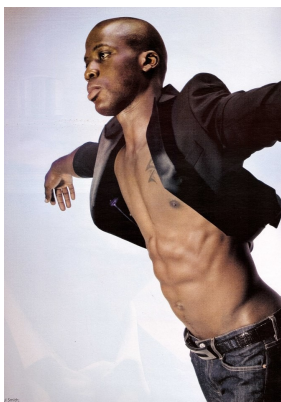

BOSS MODELS

JOHANNESBURG

JC NGANDU

Height: 185cm Chest: 104cm Waist: 90cm Suit: 42 L Shoe: 10 UK Hair: Bald Eyes: Brown

BOSS MODELS

JOHANNESBURG

JC NGANDU

Height: 185cm Chest: 104cm Waist: 90cm Suit: 42 L Shoe: 10 UK Hair: Bald Eyes: Brown