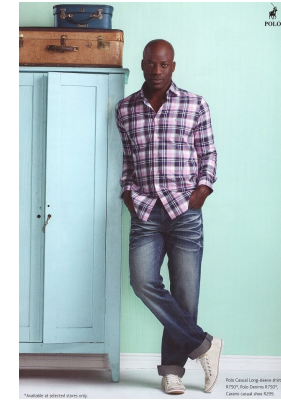

BOSS MODELS

JOHANNESBURG

JC NGANDU

Height: 185cm Chest: 104cm Waist: 90cm Suit: 42 L Shoe: 10 UK Hair: Bald Eyes: Brown

BOSS MODELS

JOHANNESBURG

JC NGANDU

Height: 185cm Chest: 104cm Waist: 90cm Suit: 42 L Shoe: 10 UK Hair: Bald Eyes: Brown