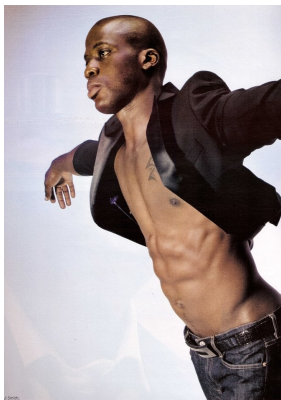

# BOSS MODELS

JOHANNESBURG

JC NGANDU

Height: 185cm Chest: 104cm Waist: 90cm Suit: 42 L Shoe: 10 UK Hair: Bald Eyes: Brown