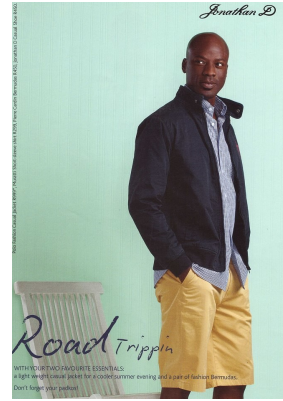

# BOSS MODELS

JOHANNESBURG

JC NGANDU

Height: 185cm Chest: 104cm Waist: 90cm Suit: 42 L Shoe: 10 UK Hair: Bald Eyes: Brown