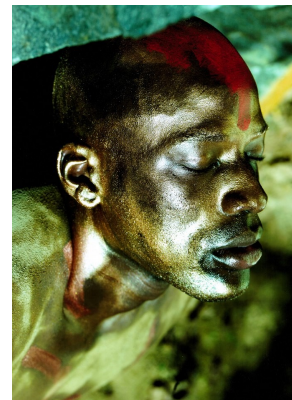

# BOSS MODELS

JOHANNESBURG

JC NGANDU

Height: 185cm Chest: 104cm Waist: 90cm Suit: 42 L Shoe: 10 UK Hair: Bald Eyes: Brown