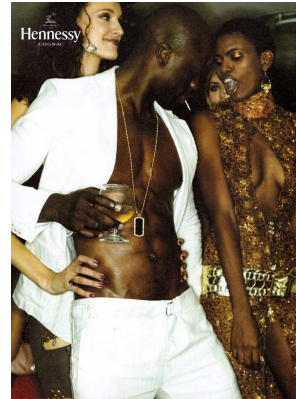

# BOSS MODELS

JOHANNESBURG

JC NGANDU

Height: 185cm Chest: 104cm Waist: 90cm Suit: 42 L Shoe: 10 UK Hair: Bald Eyes: Brown