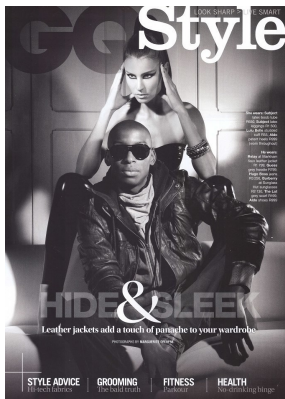

BOSS MODELS

JOHANNESBURG

JC NGANDU

Height: 185cm Chest: 104cm Waist: 90cm Suit: 42 L Shoe: 10 UK Hair: Bald Eyes: Brown

BOSS MODELS

JOHANNESBURG

JC NGANDU

Height: 185cm Chest: 104cm Waist: 90cm Suit: 42 L Shoe: 10 UK Hair: Bald Eyes: Brown