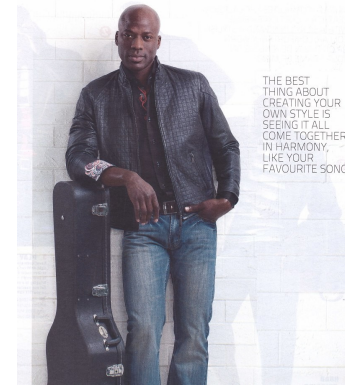

BOSS MODELS

JOHANNESBURG

JC NGANDU

Height: 185cm Chest: 104cm Waist: 90cm Suit: 42 L Shoe: 10 UK Hair: Bald Eyes: Brown

BOSS MODELS

JOHANNESBURG

JC NGANDU

Height: 185cm Chest: 104cm Waist: 90cm Suit: 42 L Shoe: 10 UK Hair: Bald Eyes: Brown