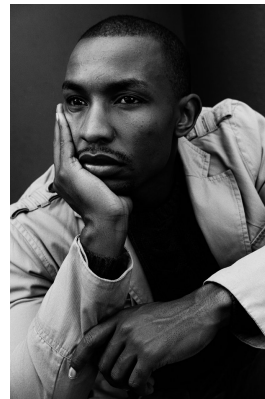

# BOSS MODELS

JOHANNESBURG

PABZ NASIUS

Height: 183cm Chest: 96cm Waist: 78cm Suit: L Shoe: 9 UK Hair: Black Eyes: Brown

# BOSS MODELS

JOHANNESBURG