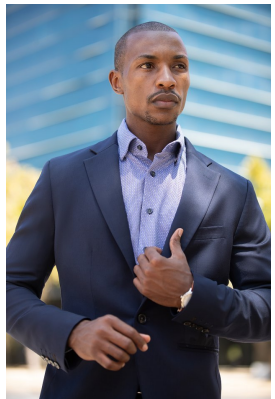

BOSS MODELS

JOHANNESBURG

PABZ NASIUS

Height: 183cm Chest: 96cm Waist: 78cm Suit: L Shoe: 9 UK Hair: Black Eyes: Brown

BOSS MODELS

JOHANNESBURG

PABZ NASIUS

Height: 183cm Chest: 96cm Waist: 78cm Suit: L Shoe: 9 UK Hair: Black Eyes: Brown