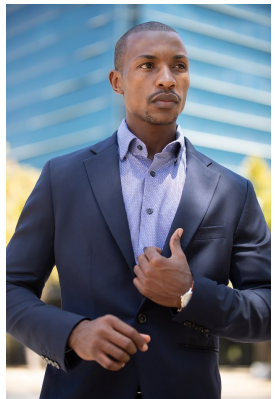

# BOSS MODELS

JOHANNESBURG

PABZ NASIUS

Height: 183cm Chest: 96cm Waist: 78cm Suit: L Shoe: 9 UK Hair: Black Eyes: Brown

# BOSS MODELS

JOHANNESBURG