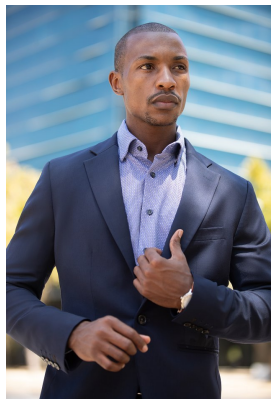

BOSS MODELS

JOHANNESBURG

PABZ NASIUS

Height: 183cm Chest: 96cm Waist: 78cm Suit: L Shoe: 9 UK Hair: Black Eyes: Brown

BOSS MODELS

JOHANNESBURG

PABZ NASIUS

Height: 183cm Chest: 96cm Waist: 78cm Suit: L Shoe: 9 UK Hair: Black Eyes: Brown