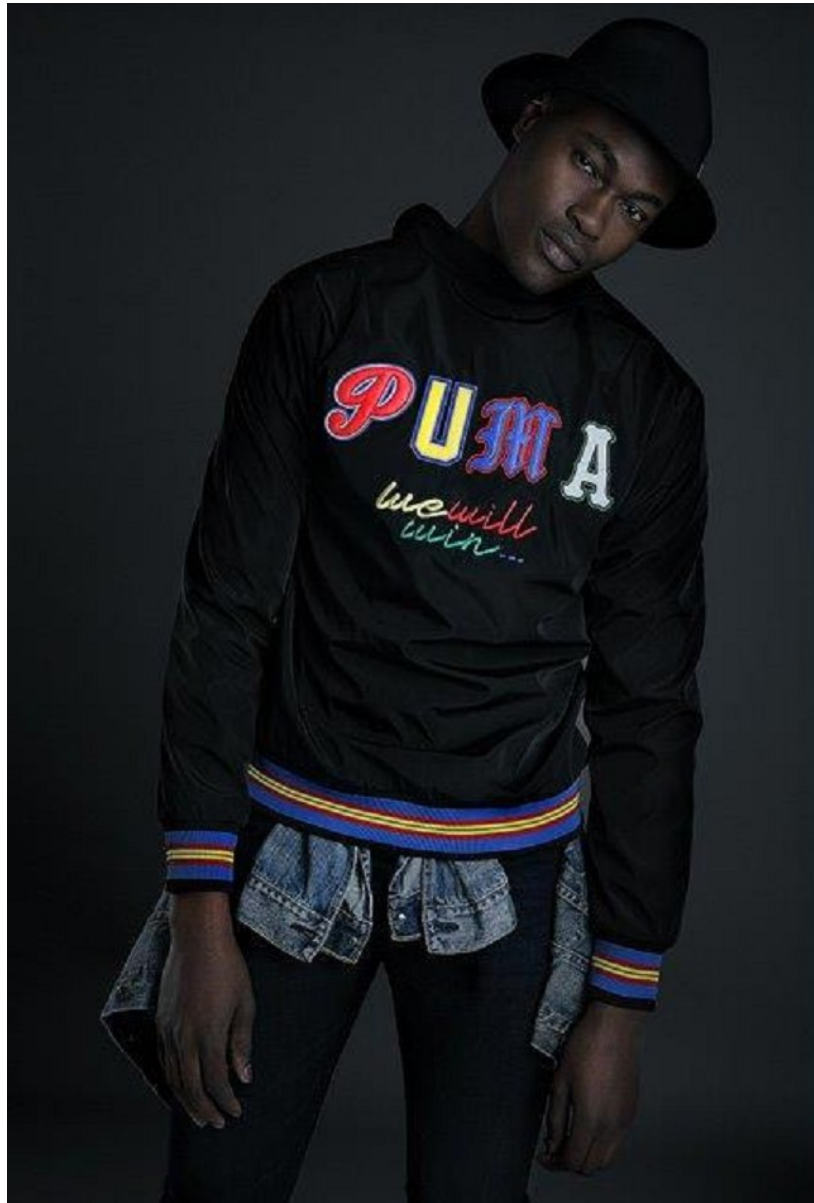

BOSS MODELS

JOHANNESBURG

SELLO NHLAPO

Height: 193cm Chest: 95cm Waist: 89cm Suit: 42 L Shoe: 11 UK Hair: Black Eyes: Brown

BOSS MODELS

JOHANNESBURG

Hat, Simon & Mary
Jacket, PUMA x Dee & Ricky
Top, PUMA x Swash
Jacket, Levi's
Jeans, DIESEL