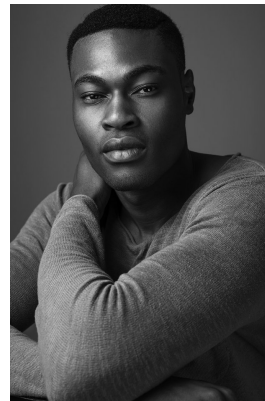

# BOSS MODELS

JOHANNESBURG

## SELLO NHLAPO

Height: 193cm Chest: 95cm Waist: 89cm Suit: 42 L Shoe: 11 UK Hair: Black Eyes: Brown