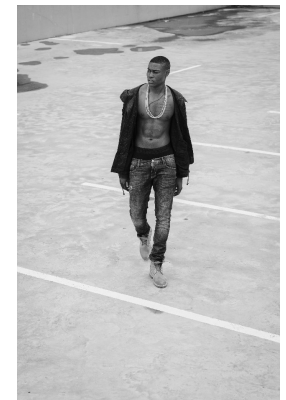

BOSS MODELS

JOHANNESBURG

SELLO NHLAPO

Height: 193cm Chest: 95cm Waist: 89cm Suit: 42 L Shoe: 11 UK Hair: Black Eyes: Brown

BOSS MODELS

JOHANNESBURG

SELLO NHLAPO

Height: 193cm Chest: 95cm Waist: 89cm Suit: 42 L Shoe: 11 UK Hair: Black Eyes: Brown

BOSS MODELS

JOHANNESBURG

SELLO NHLAPO

Height: 193cm Chest: 95cm Waist: 89cm Suit: 42 L Shoe: 11 UK Hair: Black Eyes: Brown