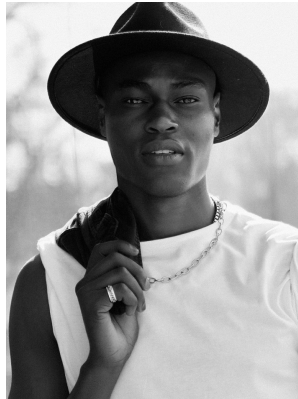

BOSS MODELS

JOHANNESBURG

SELLO NHLAPO

Height: 193cm Chest: 95cm Waist: 89cm Suit: 42 L Shoe: 11 UK Hair: Black Eyes: Brown

BOSS MODELS

JOHANNESBURG

SELLO NHLAPO

Height: 193cm Chest: 95cm Waist: 89cm Suit: 42 L Shoe: 11 UK Hair: Black Eyes: Brown

BOSS MODELS

JOHANNESBURG

SELLO NHLAPO

Height: 193cm Chest: 95cm Waist: 89cm Suit: 42 L Shoe: 11 UK Hair: Black Eyes: Brown