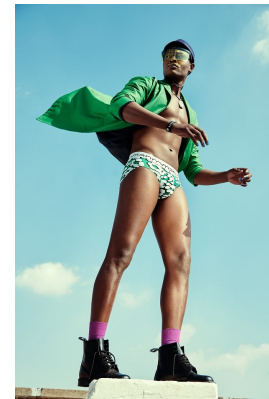

## SELLO NHLAPO

Height: 193cm Chest: 95cm Waist: 89cm Suit: 42 L Shoe: 11 UK Hair: Black Eyes: Brown

# BOSS MODELS

JOHANNESBURG

SHOPPING  
100% Cotton Jacket

USEE TIEBE

Wash: 30°C, gentle cycle

100% Cotton Jacket

Wash: 30°C, gentle cycle

100% Cotton Jacket

Wash: 30°C, gentle cycle

COAT CHECK

PHOTO: JACQUES GAUDON / FANTASY IMAGES, LUIS FERRAZ FOR RAY-ANDY & REINOLD / TONY HUNT

Hat: SIMON & MARY  
Top: JONAS & BOSS  
Socks: GLENN  
Jeans: DIESEL

Hat: SIMON & MARY  
Jacket: JONAS & BOSS & RICKY  
Top: JONAS & BOSS  
Socks: GLENN  
Jeans: DIESEL