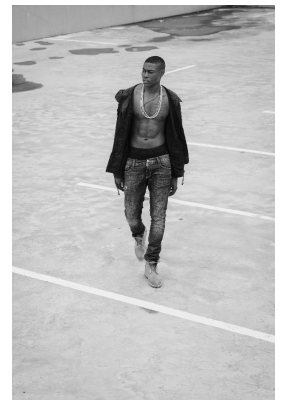

SELLO NHLAPO

Height: 193cm Chest: 95cm Waist: 89cm Suit: 42 L Shoe: 11 UK Hair: Black Eyes: Brown