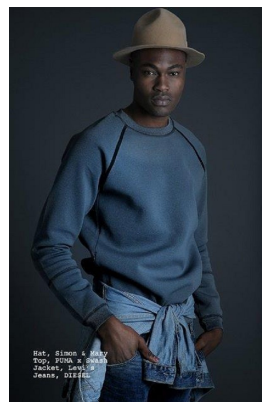

BOSS MODELS

JOHANNESBURG

SELLO NHLAPO

Height: 193cm Chest: 95cm Waist: 89cm Suit: 42 L Shoe: 11 UK Hair: Black Eyes: Brown

BOSS MODELS

JOHANNESBURG

SELLO NHLAPO

Height: 193cm Chest: 95cm Waist: 89cm Suit: 42 L Shoe: 11 UK Hair: Black Eyes: Brown

BOSS MODELS

JOHANNESBURG

SELLO NHLAPO

Height: 193cm Chest: 95cm Waist: 89cm Suit: 42 L Shoe: 11 UK Hair: Black Eyes: Brown