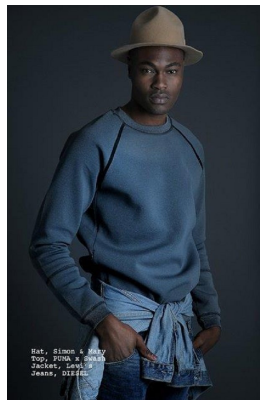

# BOSS MODELS

JOHANNESBURG

## SELLO NHLAPO

Height: 193cm Chest: 95cm Waist: 89cm Suit: 42 L Shoe: 11 UK Hair: Black Eyes: Brown