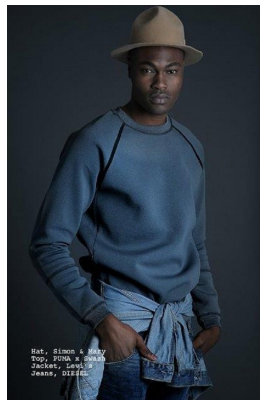

BOSS MODELS

JOHANNESBURG

SELLO NHLAPO

Height: 193cm Chest: 95cm Waist: 89cm Suit: 42 L Shoe: 11 UK Hair: Black Eyes: Brown

BOSS MODELS

JOHANNESBURG

SELLO NHLAPO

Height: 193cm Chest: 95cm Waist: 89cm Suit: 42 L Shoe: 11 UK Hair: Black Eyes: Brown

BOSS MODELS

JOHANNESBURG

SELLO NHLAPO

Height: 193cm Chest: 95cm Waist: 89cm Suit: 42 L Shoe: 11 UK Hair: Black Eyes: Brown