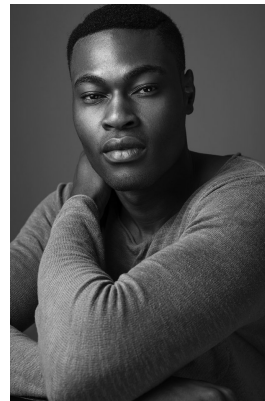

BOSS MODELS

JOHANNESBURG

SELLO NHLAPO

Height: 193cm Chest: 95cm Waist: 89cm Suit: 42 L Shoe: 11 UK Hair: Black Eyes: Brown

BOSS MODELS

JOHANNESBURG

SELLO NHLAPO

Height: 193cm Chest: 95cm Waist: 89cm Suit: 42 L Shoe: 11 UK Hair: Black Eyes: Brown

BOSS MODELS

JOHANNESBURG

SELLO NHLAPO

Height: 193cm Chest: 95cm Waist: 89cm Suit: 42 L Shoe: 11 UK Hair: Black Eyes: Brown