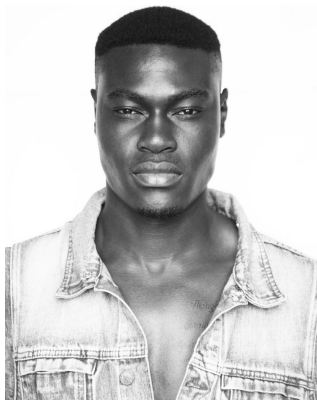

# BOSS MODELS

JOHANNESBURG

## SELLO NHLAPO

Height: 193cm Chest: 95cm Waist: 89cm Suit: 42 L Shoe: 11 UK Hair: Black Eyes: Brown