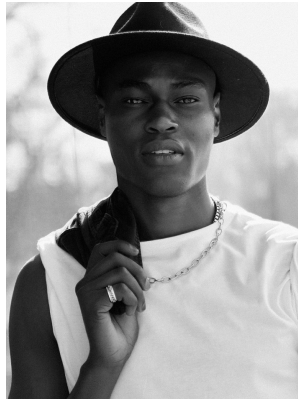

# BOSS MODELS

JOHANNESBURG

## SELLO NHLAPO

Height: 193cm Chest: 95cm Waist: 89cm Suit: 42 L Shoe: 11 UK Hair: Black Eyes: Brown