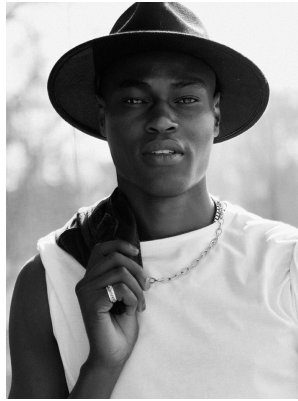

BOSS MODELS

JOHANNESBURG

SELLO NHLAPO

Height: 193cm Chest: 95cm Waist: 89cm Suit: 42 L Shoe: 11 UK Hair: Black Eyes: Brown

BOSS MODELS

JOHANNESBURG

SELLO NHLAPO

Height: 193cm Chest: 95cm Waist: 89cm Suit: 42 L Shoe: 11 UK Hair: Black Eyes: Brown

BOSS MODELS

JOHANNESBURG

SELLO NHLAPO

Height: 193cm Chest: 95cm Waist: 89cm Suit: 42 L Shoe: 11 UK Hair: Black Eyes: Brown