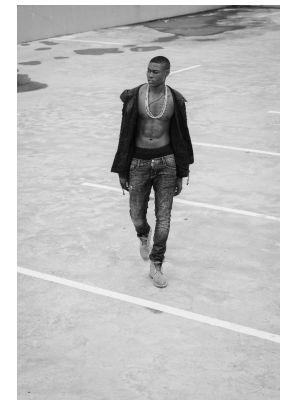

# BOSS MODELS

JOHANNESBURG

## SELLO NHLAPO

Height: 193cm Chest: 95cm Waist: 89cm Suit: 42 L Shoe: 11 UK Hair: Black Eyes: Brown