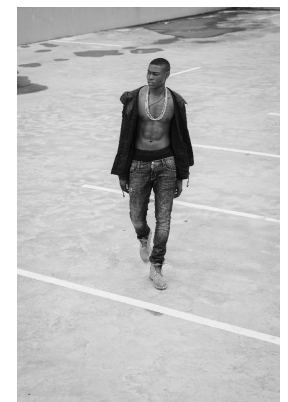

BOSS MODELS

JOHANNESBURG

SELLO NHLAPO

Height: 193cm Chest: 95cm Waist: 89cm Suit: 42 L Shoe: 11 UK Hair: Black Eyes: Brown

BOSS MODELS

JOHANNESBURG

SELLO NHLAPO

Height: 193cm Chest: 95cm Waist: 89cm Suit: 42 L Shoe: 11 UK Hair: Black Eyes: Brown

BOSS MODELS

JOHANNESBURG

SELLO NHLAPO

Height: 193cm Chest: 95cm Waist: 89cm Suit: 42 L Shoe: 11 UK Hair: Black Eyes: Brown