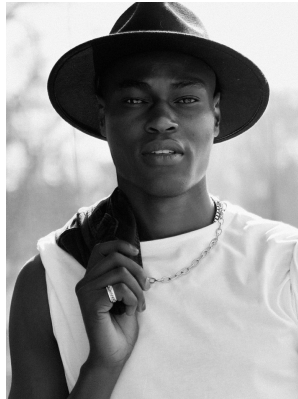

BOSS MODELS

JOHANNESBURG

SELLO NHLAPO

Height: 193cm Chest: 95cm Waist: 89cm Suit: 42 L Shoe: 11 UK Hair: Black Eyes: Brown

BOSS MODELS

JOHANNESBURG

BOSS MODELS

JOHANNESBURG

SELLO NHLAPO

Height: 193cm Chest: 95cm Waist: 89cm Suit: 42 L Shoe: 11 UK Hair: Black Eyes: Brown