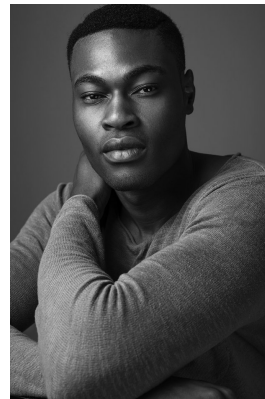

BOSS MODELS

JOHANNESBURG

SELLO NHLAPO

Height: 193cm Chest: 95cm Waist: 89cm Suit: 42 L Shoe: 11 UK Hair: Black Eyes: Brown

BOSS MODELS

JOHANNESBURG

BOSS MODELS

JOHANNESBURG

SELLO NHLAPO

Height: 193cm Chest: 95cm Waist: 89cm Suit: 42 L Shoe: 11 UK Hair: Black Eyes: Brown