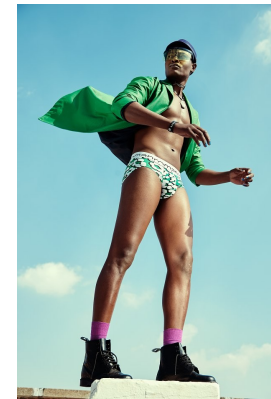

BOSS MODELS

JOHANNESBURG

SELLO NHLAPO

Height: 193cm Chest: 95cm Waist: 89cm Suit: 42 L Shoe: 11 UK Hair: Black Eyes: Brown

BOSS MODELS

JOHANNESBURG

SELLO NHLAPO

Height: 193cm Chest: 95cm Waist: 89cm Suit: 42 L Shoe: 11 UK Hair: Black Eyes: Brown

BOSS MODELS

JOHANNESBURG

SELLO NHLAPO

Height: 193cm Chest: 95cm Waist: 89cm Suit: 42 L Shoe: 11 UK Hair: Black Eyes: Brown