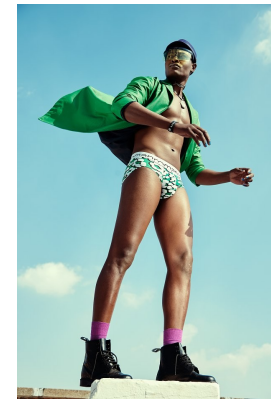

# BOSS MODELS

JOHANNESBURG

## SELLO NHLAPO

Height: 193cm Chest: 95cm Waist: 89cm Suit: 42 L Shoe: 11 UK Hair: Black Eyes: Brown