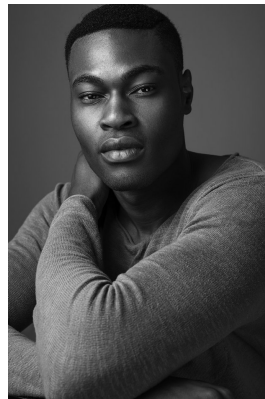

BOSS MODELS

JOHANNESBURG

SELLO NHLAPO

Height: 193cm Chest: 95cm Waist: 89cm Suit: 42 L Shoe: 11 UK Hair: Black Eyes: Brown

BOSS MODELS

JOHANNESBURG

SELLO NHLAPO

Height: 193cm Chest: 95cm Waist: 89cm Suit: 42 L Shoe: 11 UK Hair: Black Eyes: Brown

BOSS MODELS

JOHANNESBURG

SELLO NHLAPO

Height: 193cm Chest: 95cm Waist: 89cm Suit: 42 L Shoe: 11 UK Hair: Black Eyes: Brown