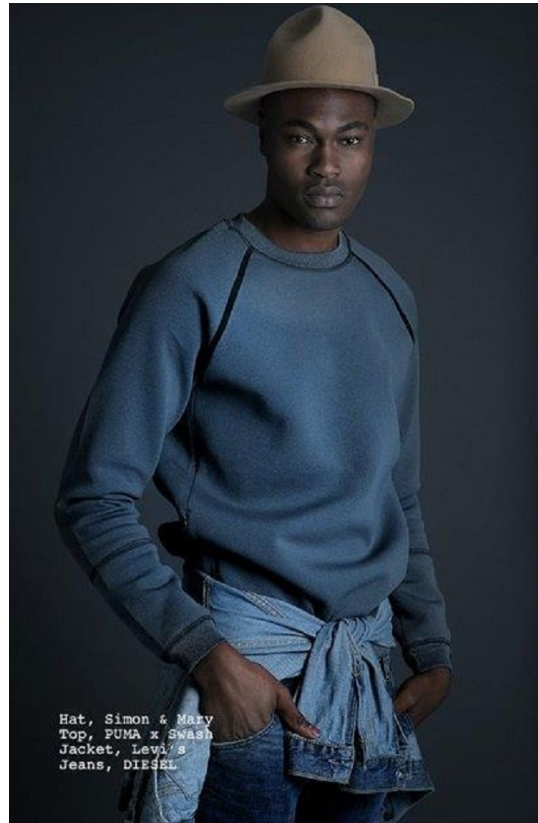

BOSS MODELS

JOHANNESBURG

SELLO NHLAPO

Height: 193cm Chest: 95cm Waist: 89cm Suit: 42 L Shoe: 11 UK Hair: Black Eyes: Brown

BOSS MODELS

JOHANNESBURG

SELLO NHLAPO

Height: 193cm Chest: 95cm Waist: 89cm Suit: 42 L Shoe: 11 UK Hair: Black Eyes: Brown