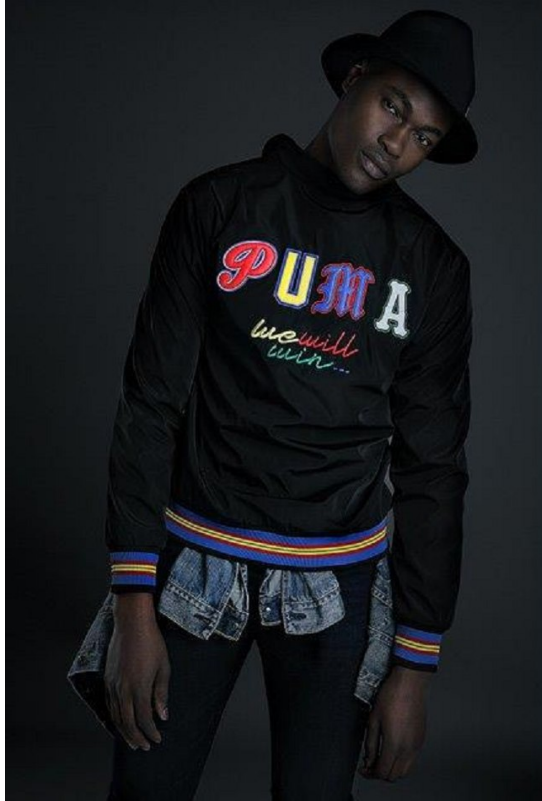

BOSS MODELS

JOHANNESBURG

SELLO NHLAPO

Height: 193cm Chest: 95cm Waist: 89cm Suit: 42 L Shoe: 11 UK Hair: Black Eyes: Brown