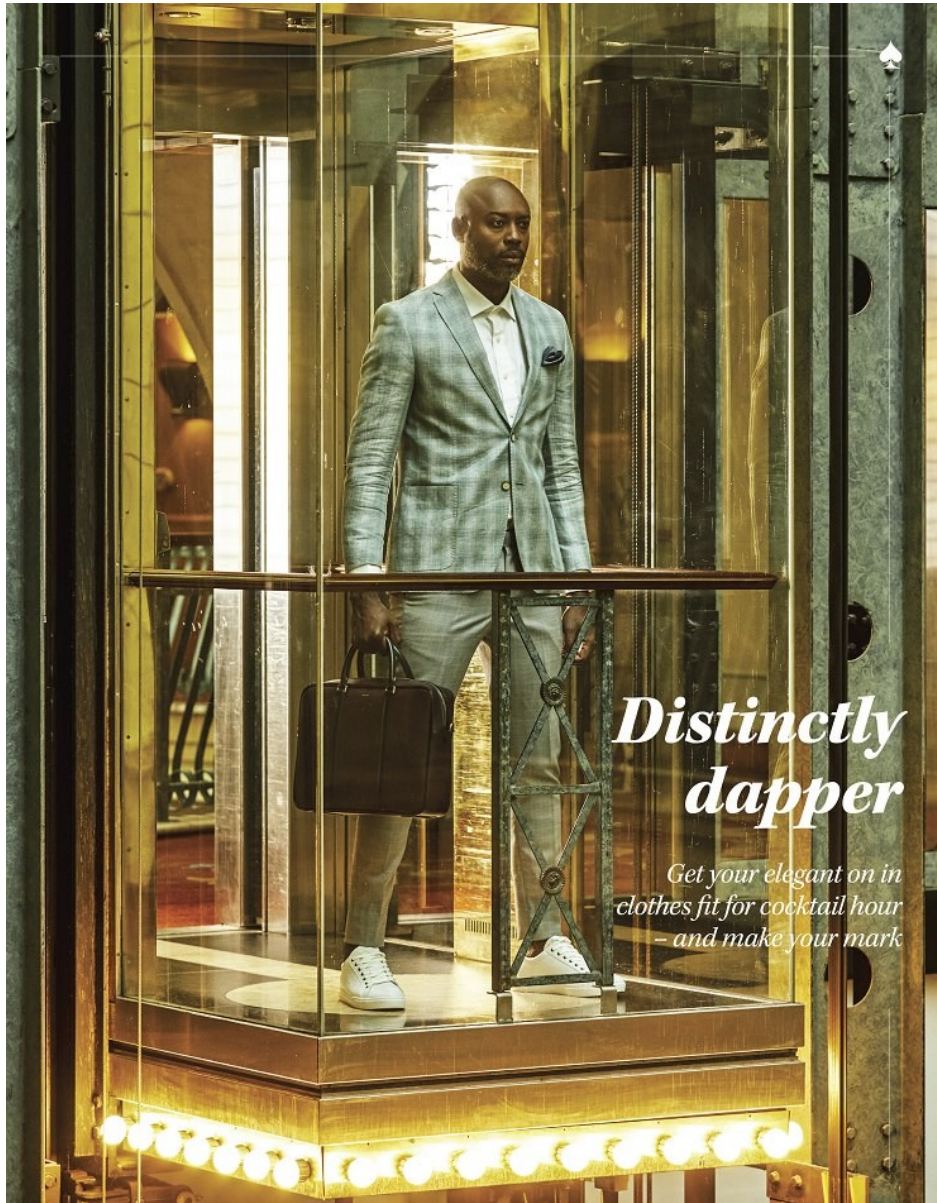

BOSS MODELS

JOHANNESBURG

SERGE KABISOSO MUYAMBA

Height: 189cm Chest: 113cm Waist: 94cm Suit: 42 L Shoe: 11 UK Hair: Black Eyes: Brown