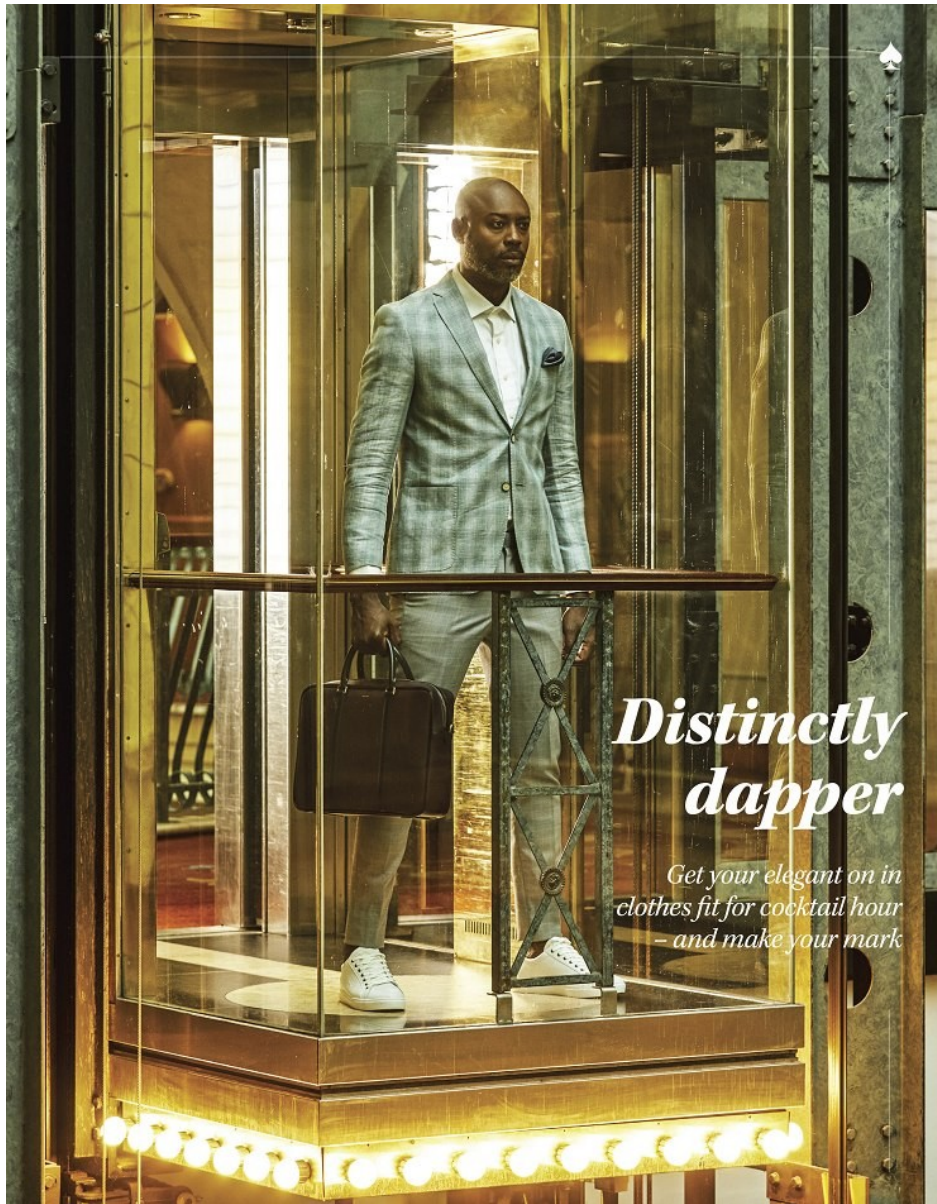

BOSS MODELS

JOHANNESBURG

SERGE KABISOSO MUYAMBA

Height: 189cm Chest: 113cm Waist: 94cm Suit: 42 L Shoe: 11 UK Hair: Black Eyes: Brown