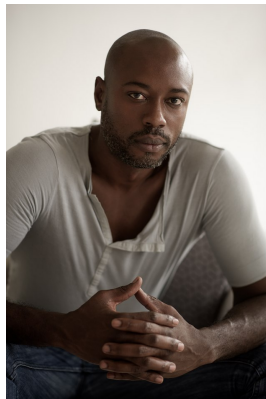

BOSS MODELS

JOHANNESBURG

SERGE KABISOSO MUYAMBA

Height: 189cm Chest: 113cm Waist: 94cm Suit: 42 L Shoe: 11 UK Hair: Black Eyes: Brown