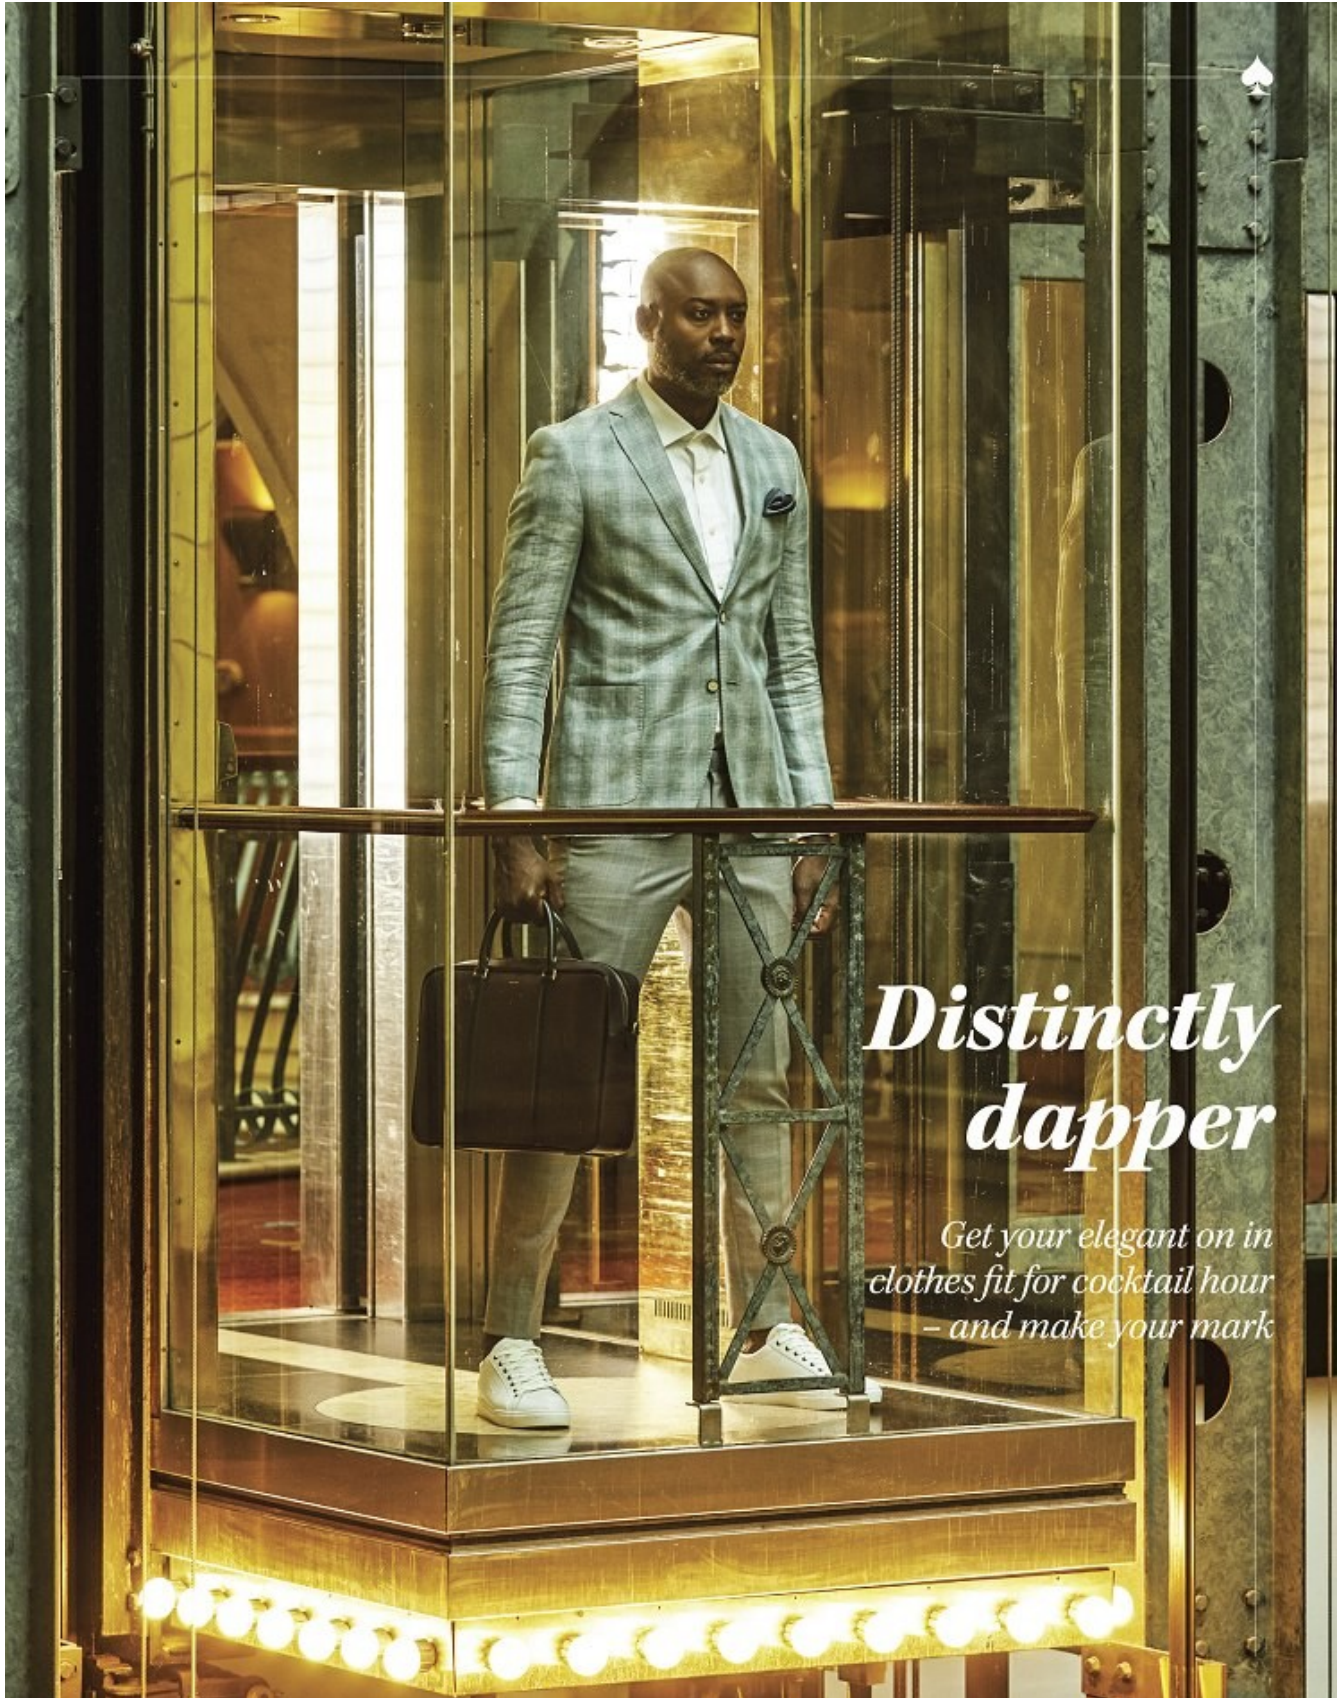

BOSS MODELS

JOHANNESBURG

*Distinctly
dapper*

*Get your elegant on in
clothes fit for cocktail hour
- and make your mark*

SERGE KABISOSO MUYAMBA

Height: 189cm Chest: 113cm Waist: 94cm Suit: 42 L Shoe: 11 UK Hair: Black Eyes: Brown