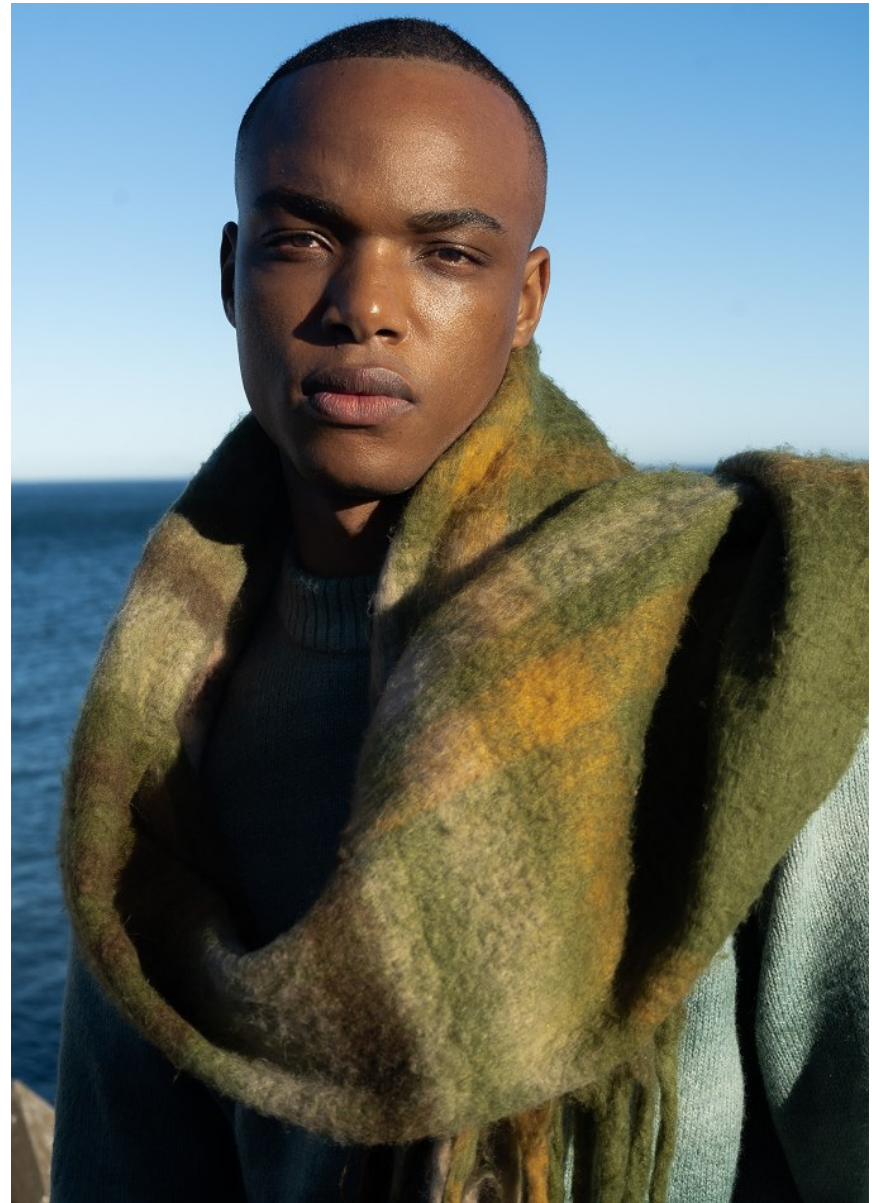

BOSS MODELS

JOHANNESBURG

MBONGWE KAMBONDE

Height: 185cm Chest: 94cm Waist: 79cm Shoe: 9 UK Hair: Black Eyes: Brown