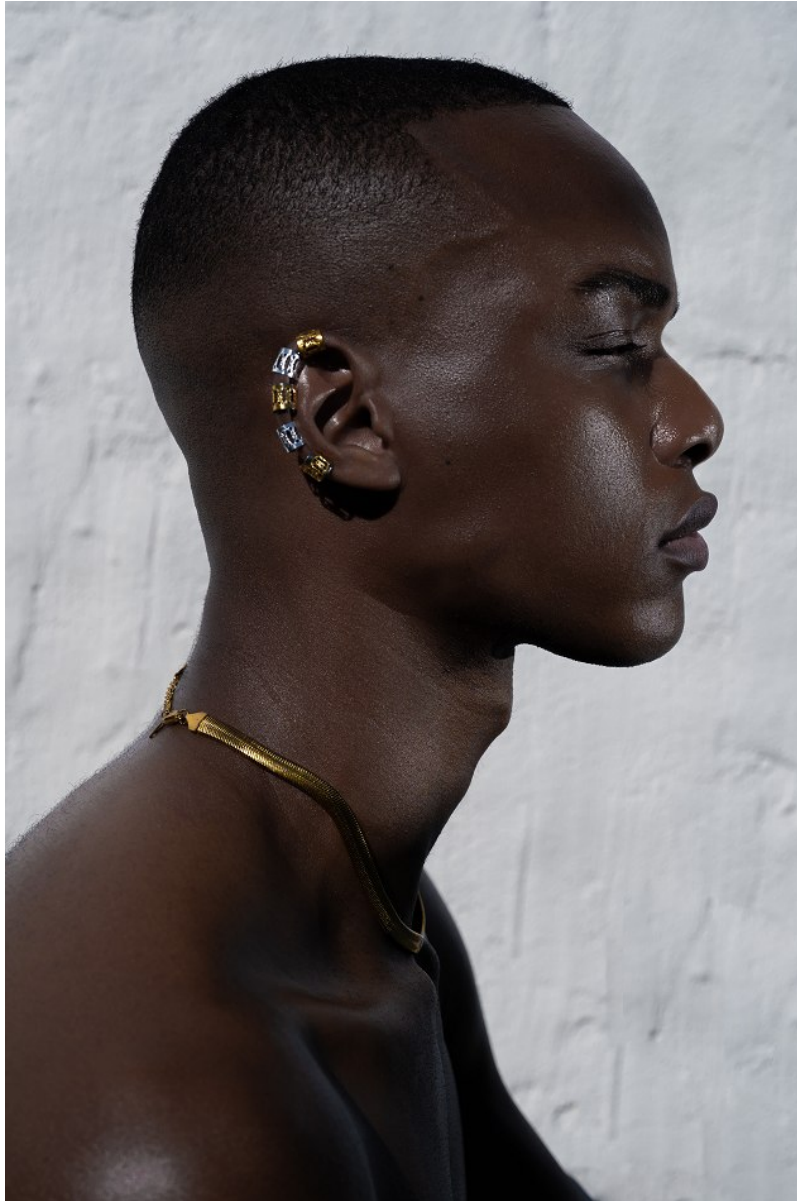

# BOSS MODELS

JOHANNESBURG

**MBONGE KAMBONDE**

Height: 185cm Chest: 94cm Waist: 79cm Shoe: 9 UK Hair: Black Eyes: Brown