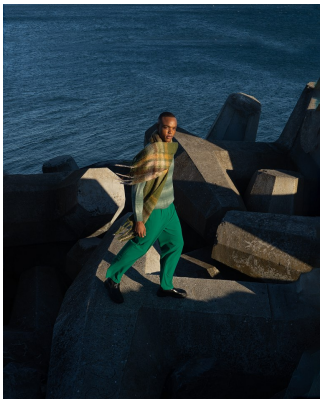

BOSS MODELS

JOHANNESBURG

MBONGE KAMBONDE

Height: 185cm Chest: 94cm Waist: 79cm Shoe: 9 UK Hair: Black Eyes: Brown

BOSS MODELS

JOHANNESBURG

MBONGE KAMBONDE

Height: 185cm Chest: 94cm Waist: 79cm Shoe: 9 UK Hair: Black Eyes: Brown