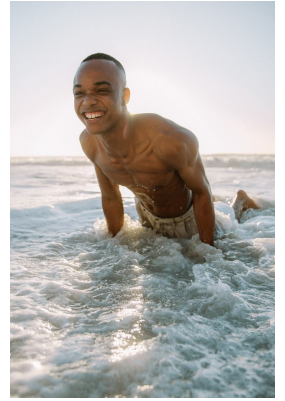

BOSS MODELS

JOHANNESBURG

MBONGE KAMBONDE

Height: 185cm Chest: 94cm Waist: 79cm Shoe: 9 UK Hair: Black Eyes: Brown

BOSS MODELS

JOHANNESBURG

MBONGE KAMBONDE

Height: 185cm Chest: 94cm Waist: 79cm Shoe: 9 UK Hair: Black Eyes: Brown