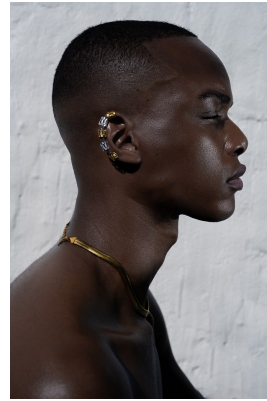

BOSS MODELS

JOHANNESBURG

MBONGE KAMBONDE

Height: 185cm Chest: 94cm Waist: 79cm Shoe: 9 UK Hair: Black Eyes: Brown

BOSS MODELS

JOHANNESBURG

MBONGE KAMBONDE

Height: 185cm Chest: 94cm Waist: 79cm Shoe: 9 UK Hair: Black Eyes: Brown