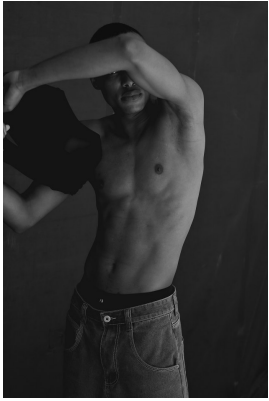

BOSS MODELS

JOHANNESBURG

MBONGE KAMBONDE

Height: 185cm Chest: 94cm Waist: 79cm Shoe: 9 UK Hair: Black Eyes: Brown

BOSS MODELS

JOHANNESBURG

MBONGE KAMBONDE

Height: 185cm Chest: 94cm Waist: 79cm Shoe: 9 UK Hair: Black Eyes: Brown