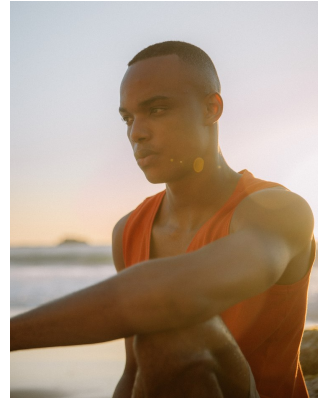

BOSS MODELS

JOHANNESBURG

MBONGE KAMBONDE

Height: 185cm Chest: 94cm Waist: 79cm Shoe: 9 UK Hair: Black Eyes: Brown

BOSS MODELS

JOHANNESBURG

MBONGE KAMBONDE

Height: 185cm Chest: 94cm Waist: 79cm Shoe: 9 UK Hair: Black Eyes: Brown