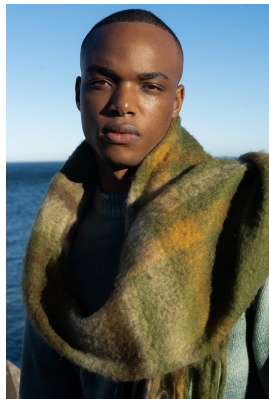

BOSS MODELS

JOHANNESBURG

MBONGE KAMBONDE

Height: 185cm Chest: 94cm Waist: 79cm Shoe: 9 UK Hair: Black Eyes: Brown

BOSS MODELS

JOHANNESBURG

MBONGE KAMBONDE

Height: 185cm Chest: 94cm Waist: 79cm Shoe: 9 UK Hair: Black Eyes: Brown