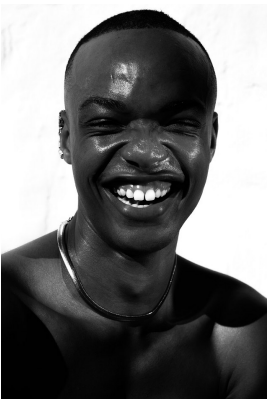

BOSS MODELS

JOHANNESBURG

MBONGE KAMBONDE

Height: 185cm Chest: 94cm Waist: 79cm Shoe: 9 UK Hair: Black Eyes: Brown

BOSS MODELS

JOHANNESBURG

MBONGE KAMBONDE

Height: 185cm Chest: 94cm Waist: 79cm Shoe: 9 UK Hair: Black Eyes: Brown