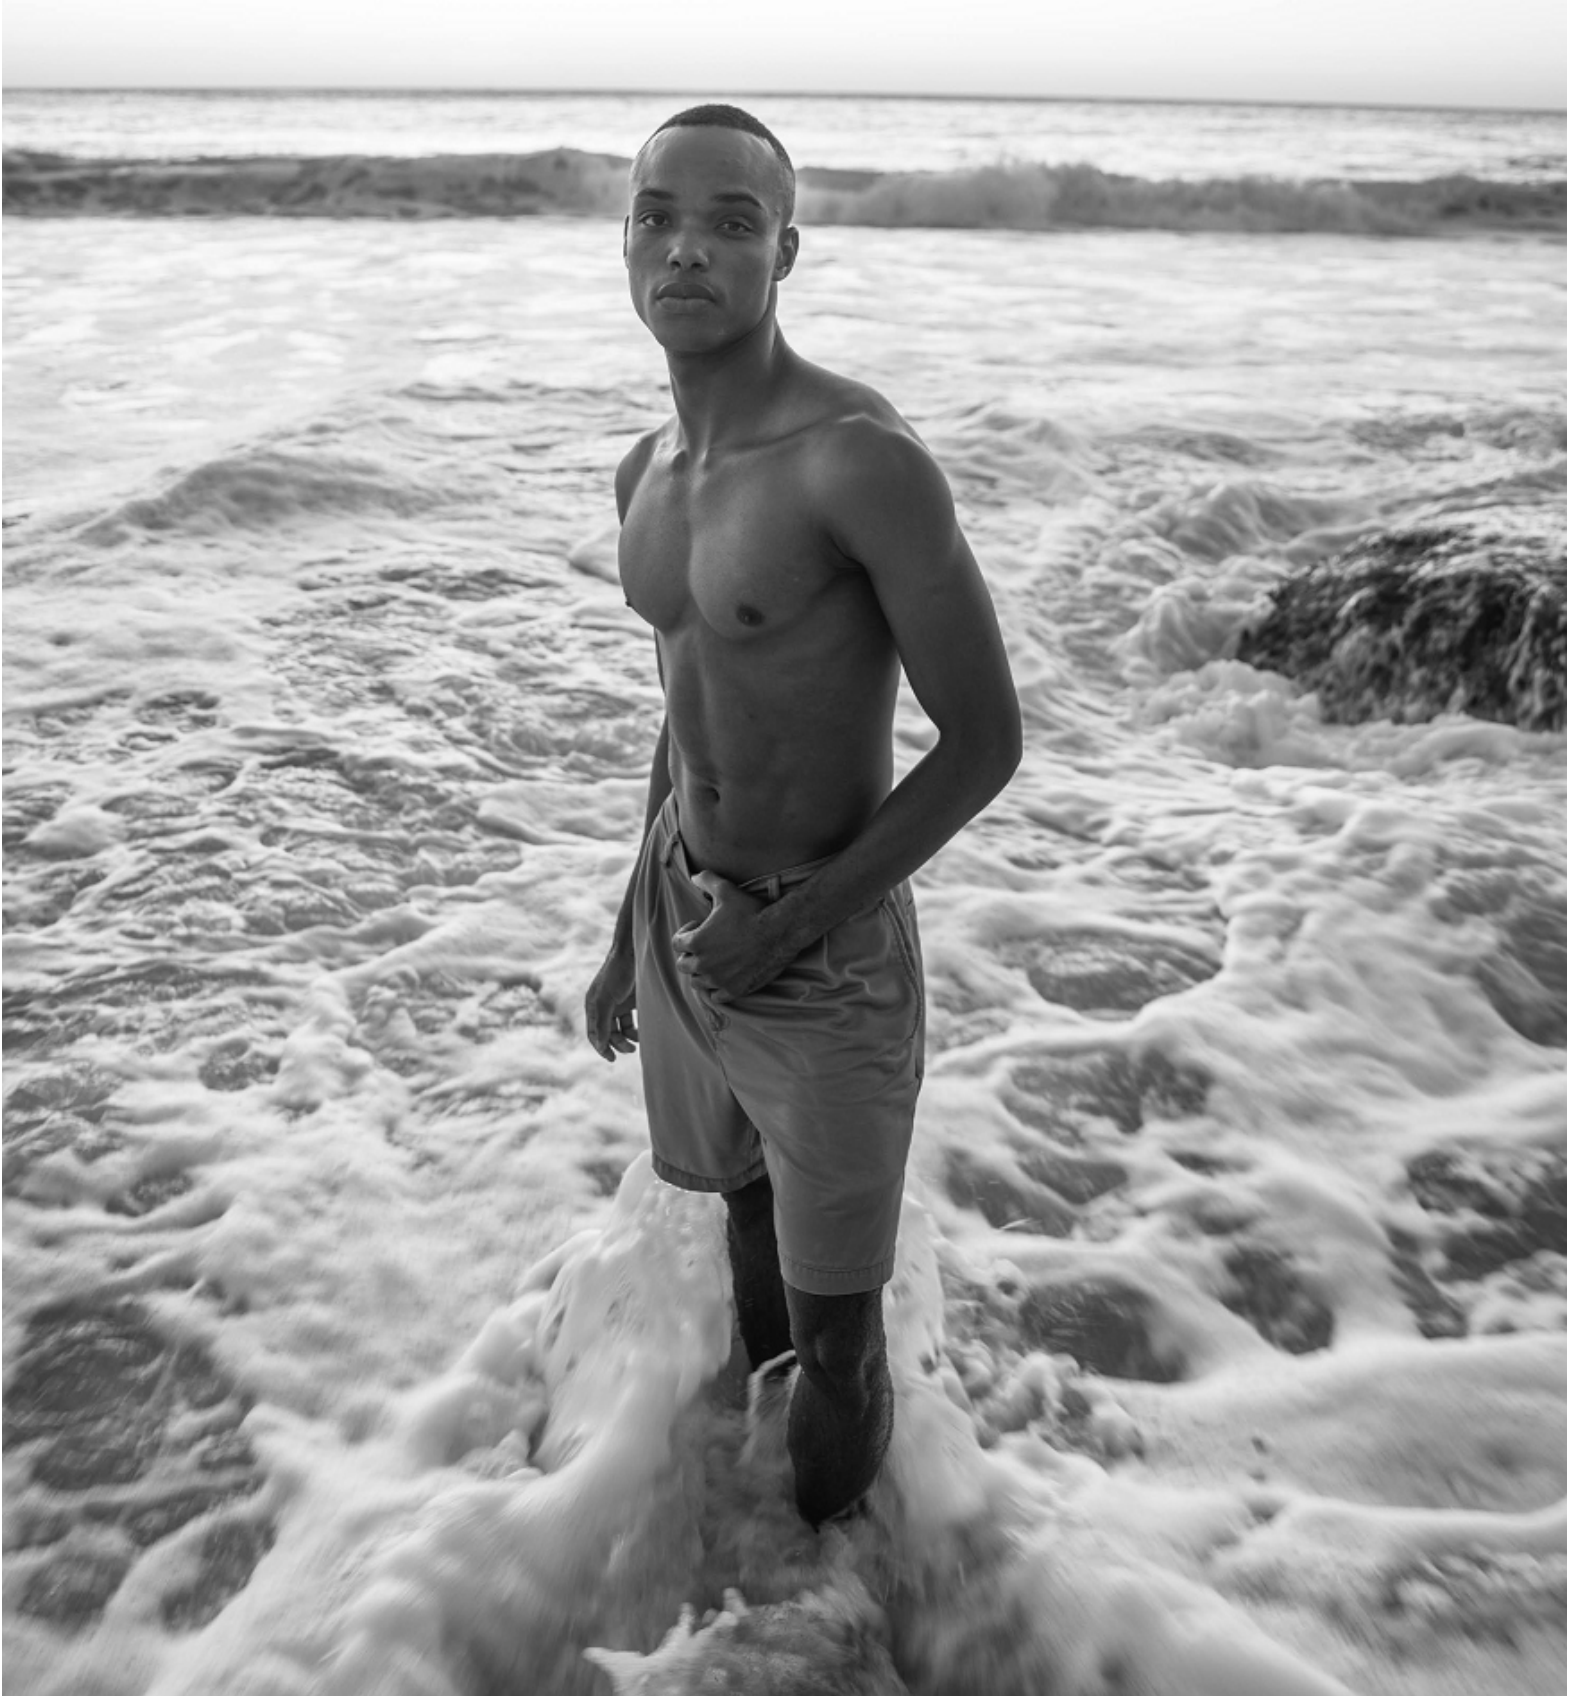

MBONGE KAMBONDE

BOSS MODELS

JOHANNESBURG

MBONGE KAMBONDE

Height: 185cm Chest: 94cm Waist: 79cm Shoe: 9 UK Hair: Black Eyes: Brown