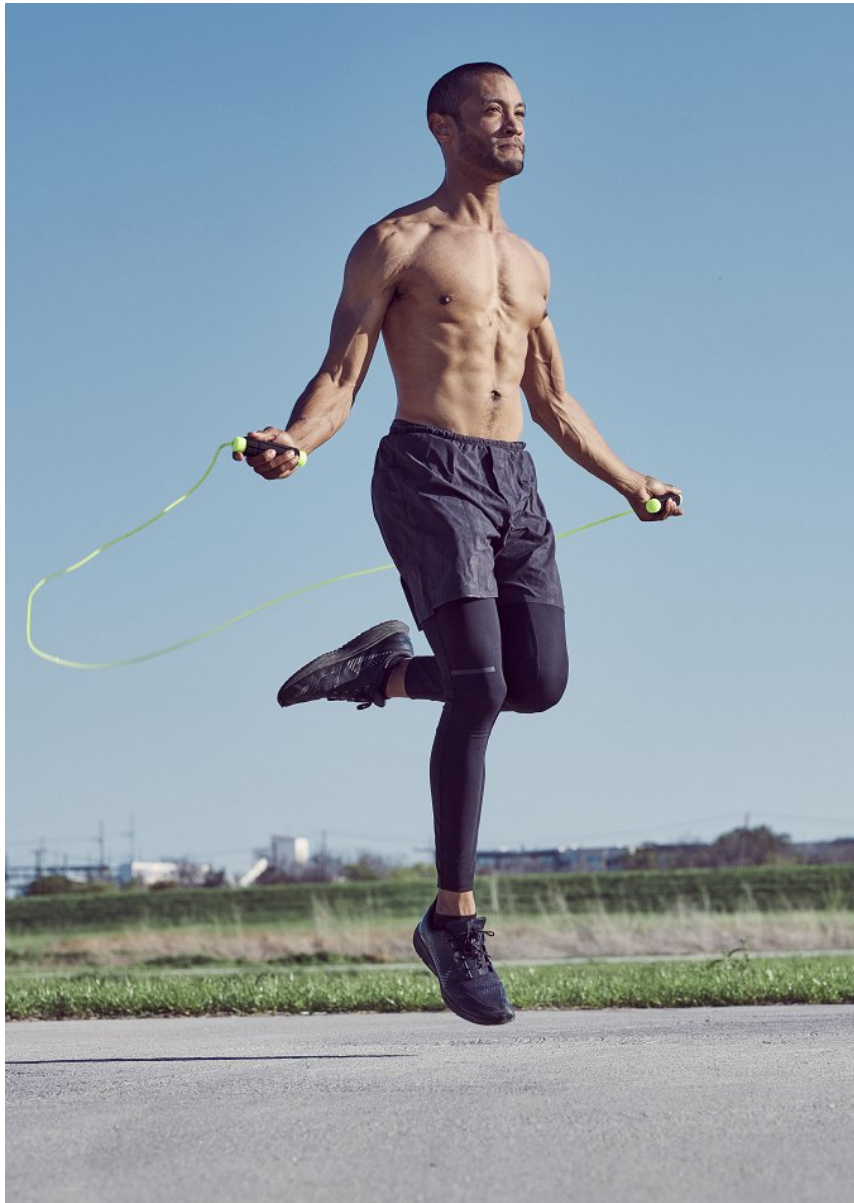

BOSS MODELS

JOHANNESBURG

DAVID BATES II

Height: 180cm Chest: 98cm Waist: 81cm Shoe: 10.5 UK Hair: Black Eyes: Brown