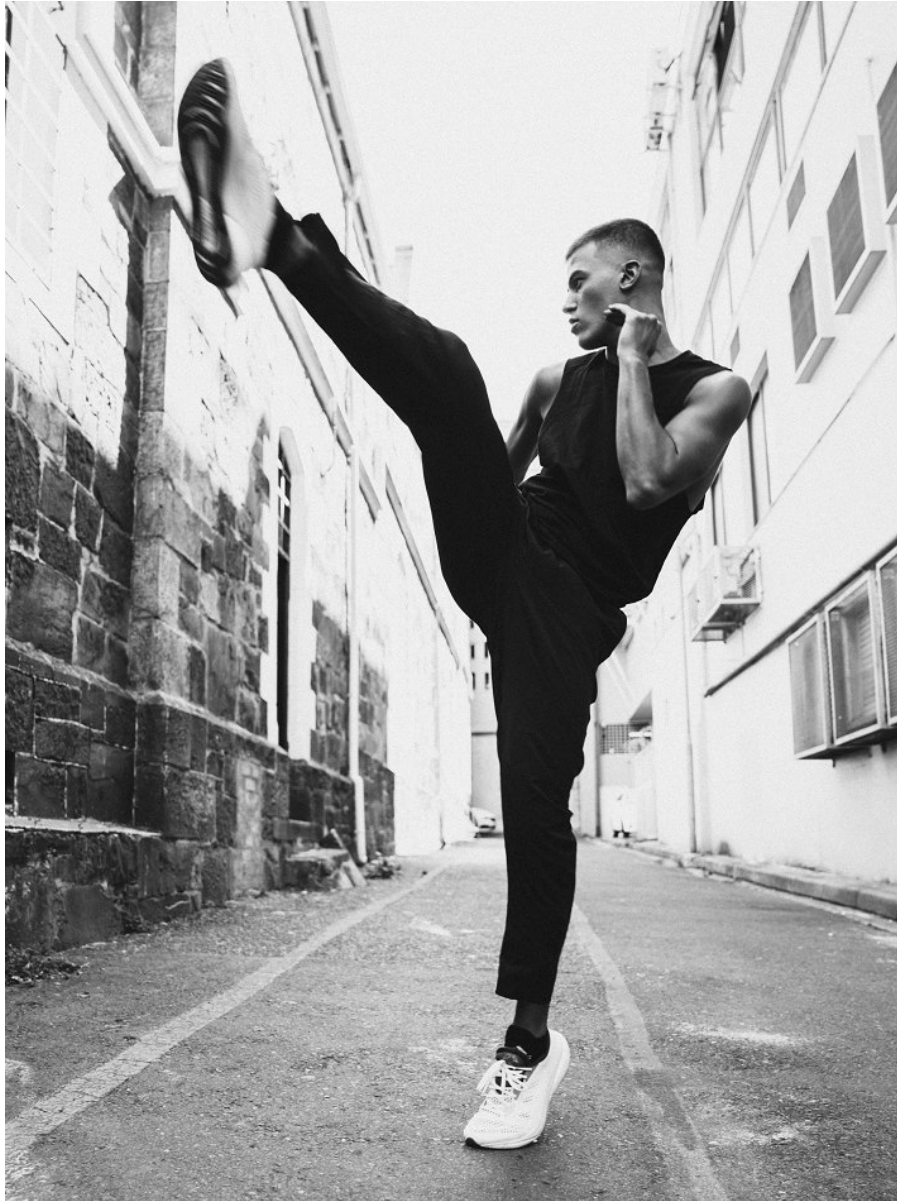

BOSS MODELS

JOHANNESBURG

MITO

Height: 185cm Chest: 99cm Waist: 80cm Suit: 40 R Shoe: 10.5 UK Hair: Brown Eyes: Brown