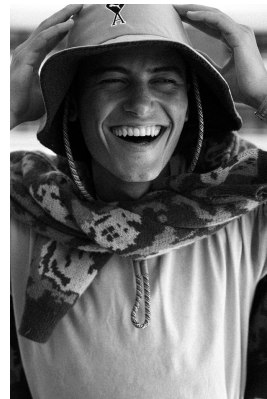

BOSS MODELS

JOHANNESBURG

MITO

Height: 185cm Chest: 99cm Waist: 80cm Suit: 40 R Shoe: 10.5 UK Hair: Brown Eyes: Brown

BOSS MODELS

JOHANNESBURG

MITO

Height: 185cm Chest: 99cm Waist: 80cm Suit: 40 R Shoe: 10.5 UK Hair: Brown Eyes: Brown