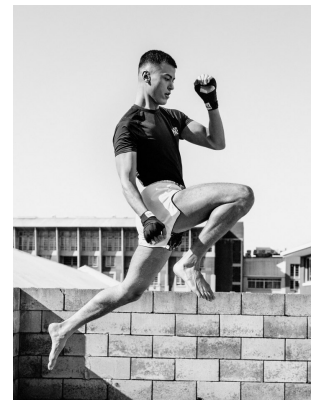

BOSS MODELS

JOHANNESBURG

MITO

Height: 185cm Chest: 99cm Waist: 80cm Suit: 40 R Shoe: 10.5 UK Hair: Brown Eyes: Brown

BOSS MODELS

JOHANNESBURG

MITO

Height: 185cm Chest: 99cm Waist: 80cm Suit: 40 R Shoe: 10.5 UK Hair: Brown Eyes: Brown