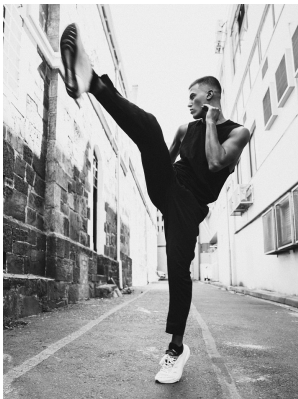

BOSS MODELS

JOHANNESBURG

MITO

Height: 185cm Chest: 99cm Waist: 80cm Suit: 40 R Shoe: 10.5 UK Hair: Brown Eyes: Brown

BOSS MODELS

JOHANNESBURG

MITO

Height: 185cm Chest: 99cm Waist: 80cm Suit: 40 R Shoe: 10.5 UK Hair: Brown Eyes: Brown