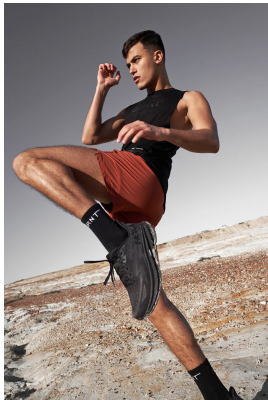

BOSS MODELS

JOHANNESBURG

MITO

Height: 185cm Chest: 99cm Waist: 80cm Suit: 40 R Shoe: 10.5 UK Hair: Brown Eyes: Brown

BOSS MODELS

JOHANNESBURG

MITO

Height: 185cm Chest: 99cm Waist: 80cm Suit: 40 R Shoe: 10.5 UK Hair: Brown Eyes: Brown