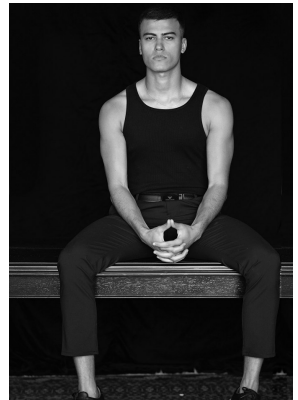

BOSS MODELS

JOHANNESBURG

MITO

Height: 185cm Chest: 99cm Waist: 80cm Suit: 40 R Shoe: 10.5 UK Hair: Brown Eyes: Brown

BOSS MODELS

JOHANNESBURG

MITO

Height: 185cm Chest: 99cm Waist: 80cm Suit: 40 R Shoe: 10.5 UK Hair: Brown Eyes: Brown