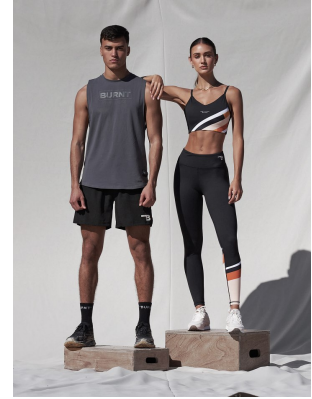

BOSS MODELS

JOHANNESBURG

MITO

Height: 185cm Chest: 99cm Waist: 80cm Suit: 40 R Shoe: 10.5 UK Hair: Brown Eyes: Brown

BOSS MODELS

JOHANNESBURG

MITO

Height: 185cm Chest: 99cm Waist: 80cm Suit: 40 R Shoe: 10.5 UK Hair: Brown Eyes: Brown