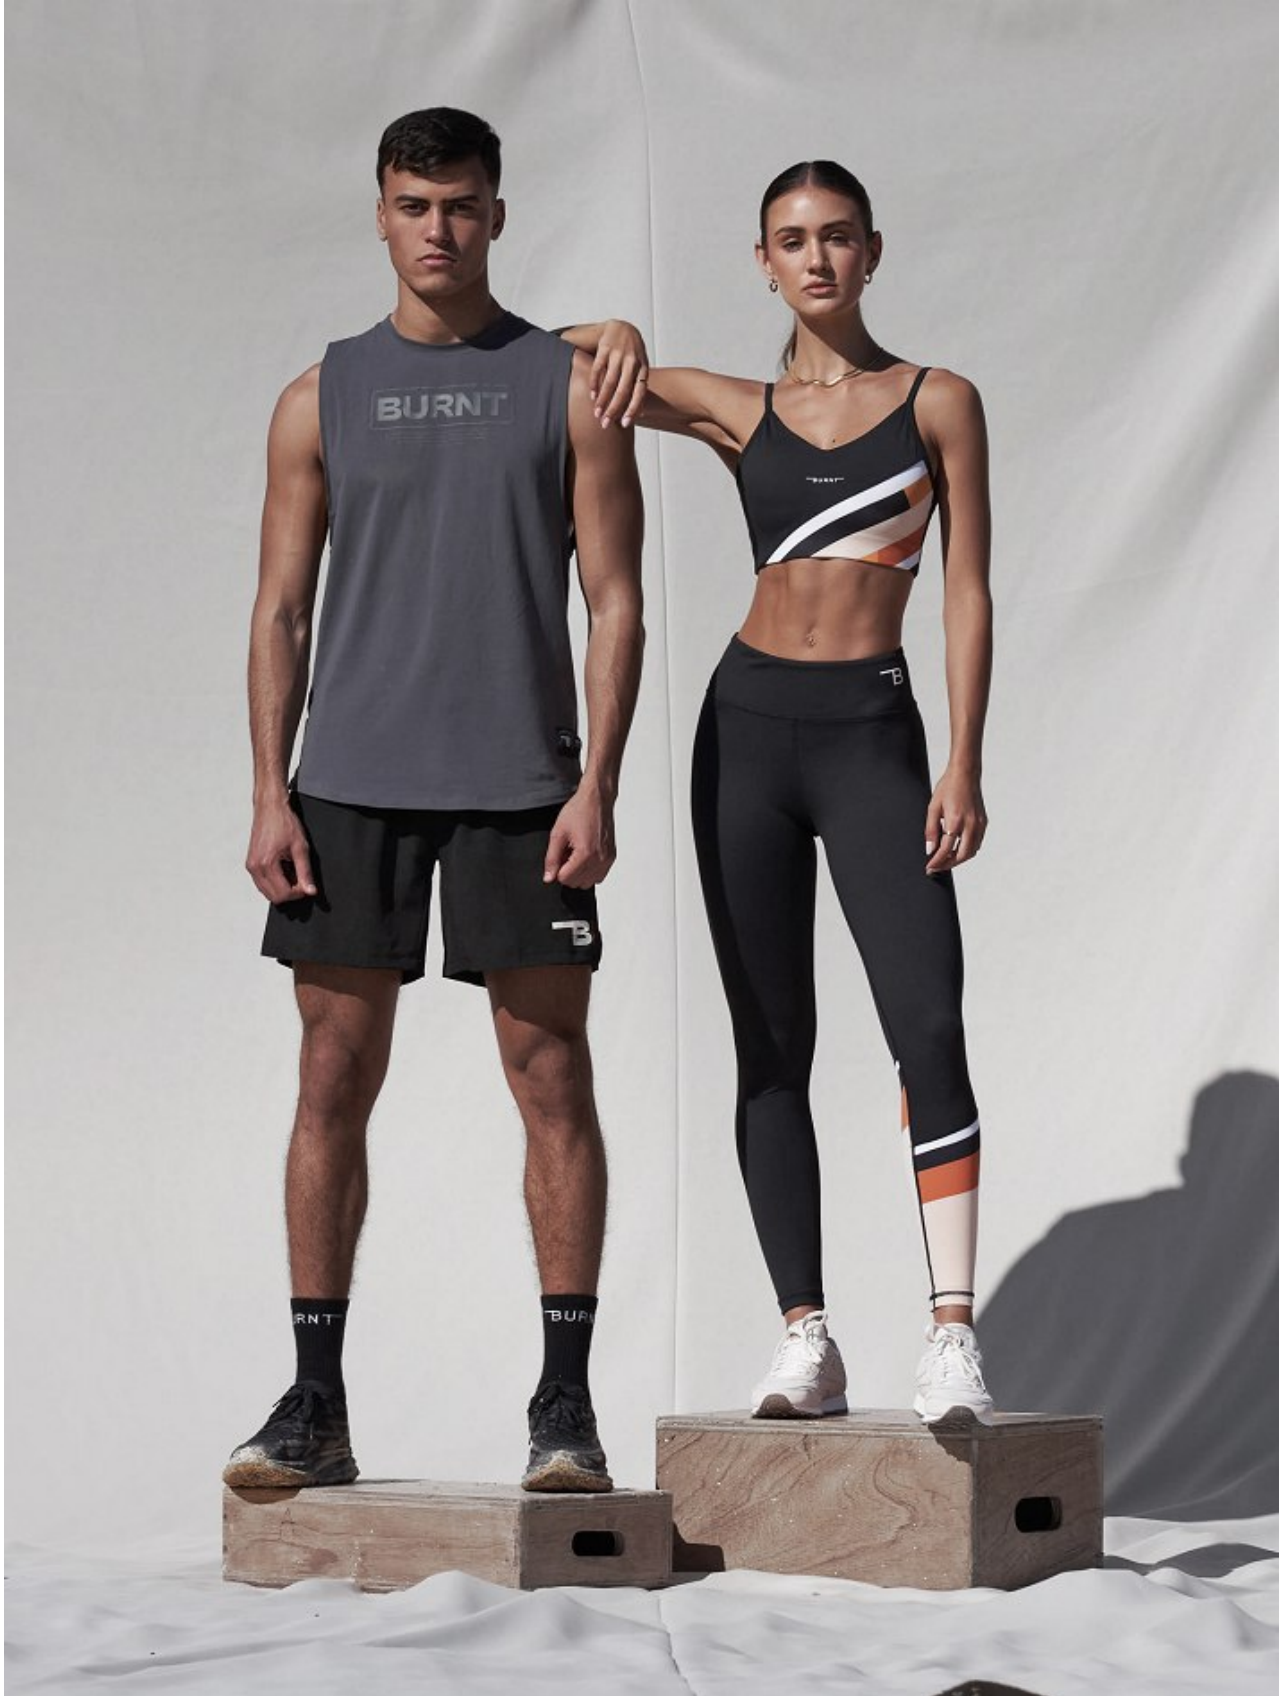

BOSS MODELS

JOHANNESBURG

MITO

Height: 185cm Chest: 99cm Waist: 80cm Suit: 40 R Shoe: 10.5 UK Hair: Brown Eyes: Brown