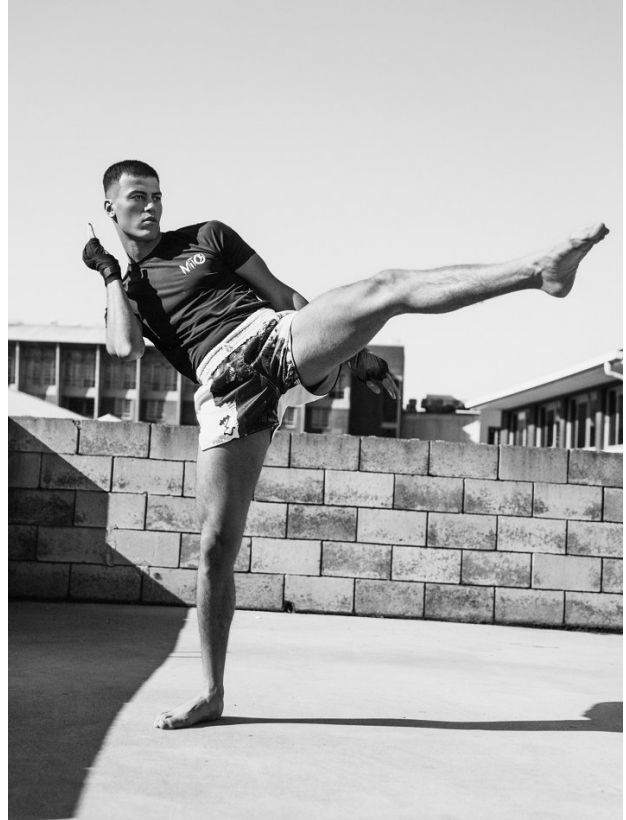

BOSS MODELS

JOHANNESBURG

MITO

Height: 185cm Chest: 99cm Waist: 80cm Suit: 40 R Shoe: 10.5 UK Hair: Brown Eyes: Brown

BOSS MODELS

JOHANNESBURG

MITO

Height: 185cm Chest: 99cm Waist: 80cm Suit: 40 R Shoe: 10.5 UK Hair: Brown Eyes: Brown