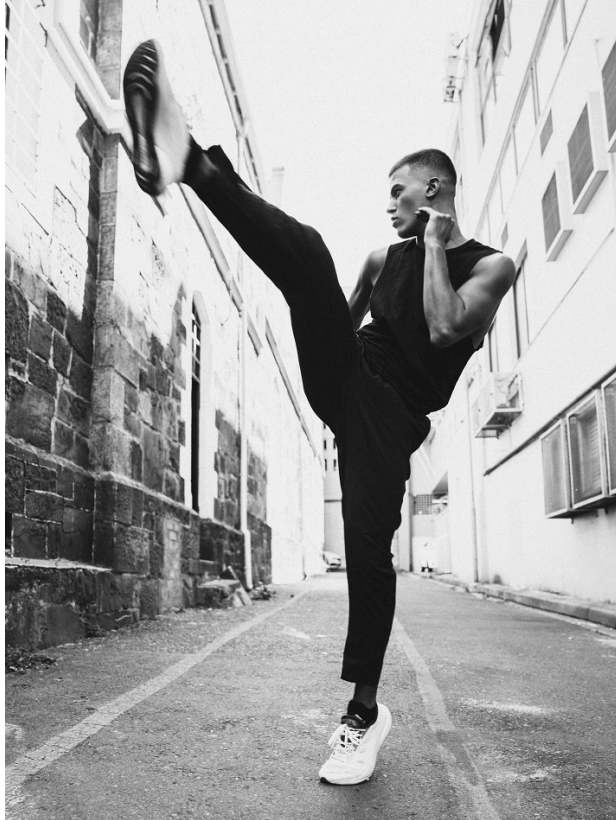

BOSS MODELS

JOHANNESBURG

MITO

Height: 185cm Chest: 99cm Waist: 80cm Suit: 40 R Shoe: 10.5 UK Hair: Brown Eyes: Brown

BOSS MODELS

JOHANNESBURG

MITO

Height: 185cm Chest: 99cm Waist: 80cm Suit: 40 R Shoe: 10.5 UK Hair: Brown Eyes: Brown

BOSS MODELS

JOHANNESBURG

MITO

Height: 185cm Chest: 99cm Waist: 80cm Suit: 40 R Shoe: 10.5 UK Hair: Brown Eyes: Brown