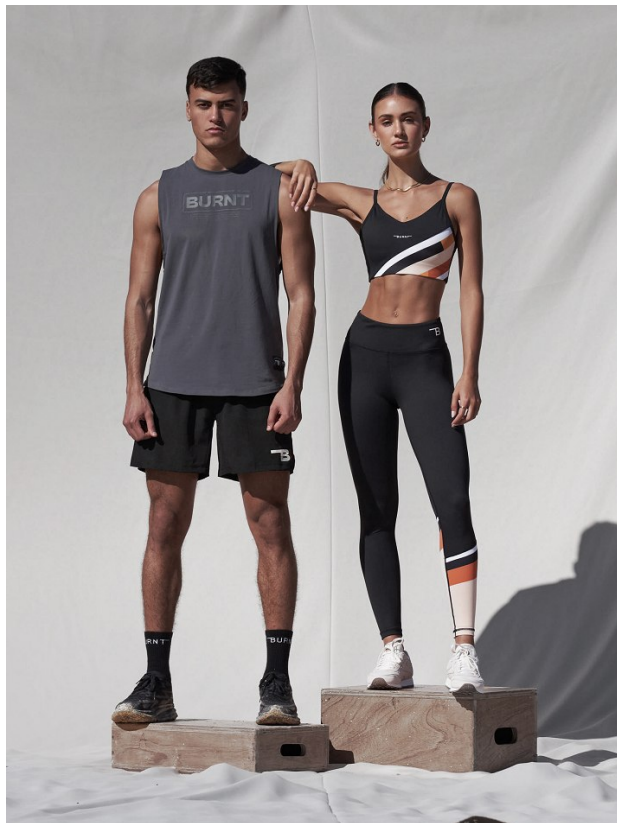

BOSS MODELS

JOHANNESBURG

MITO

Height: 185cm Chest: 99cm Waist: 80cm Suit: 40 R Shoe: 10.5 UK Hair: Brown Eyes: Brown

BOSS MODELS

JOHANNESBURG

MITO

Height: 185cm Chest: 99cm Waist: 80cm Suit: 40 R Shoe: 10.5 UK Hair: Brown Eyes: Brown